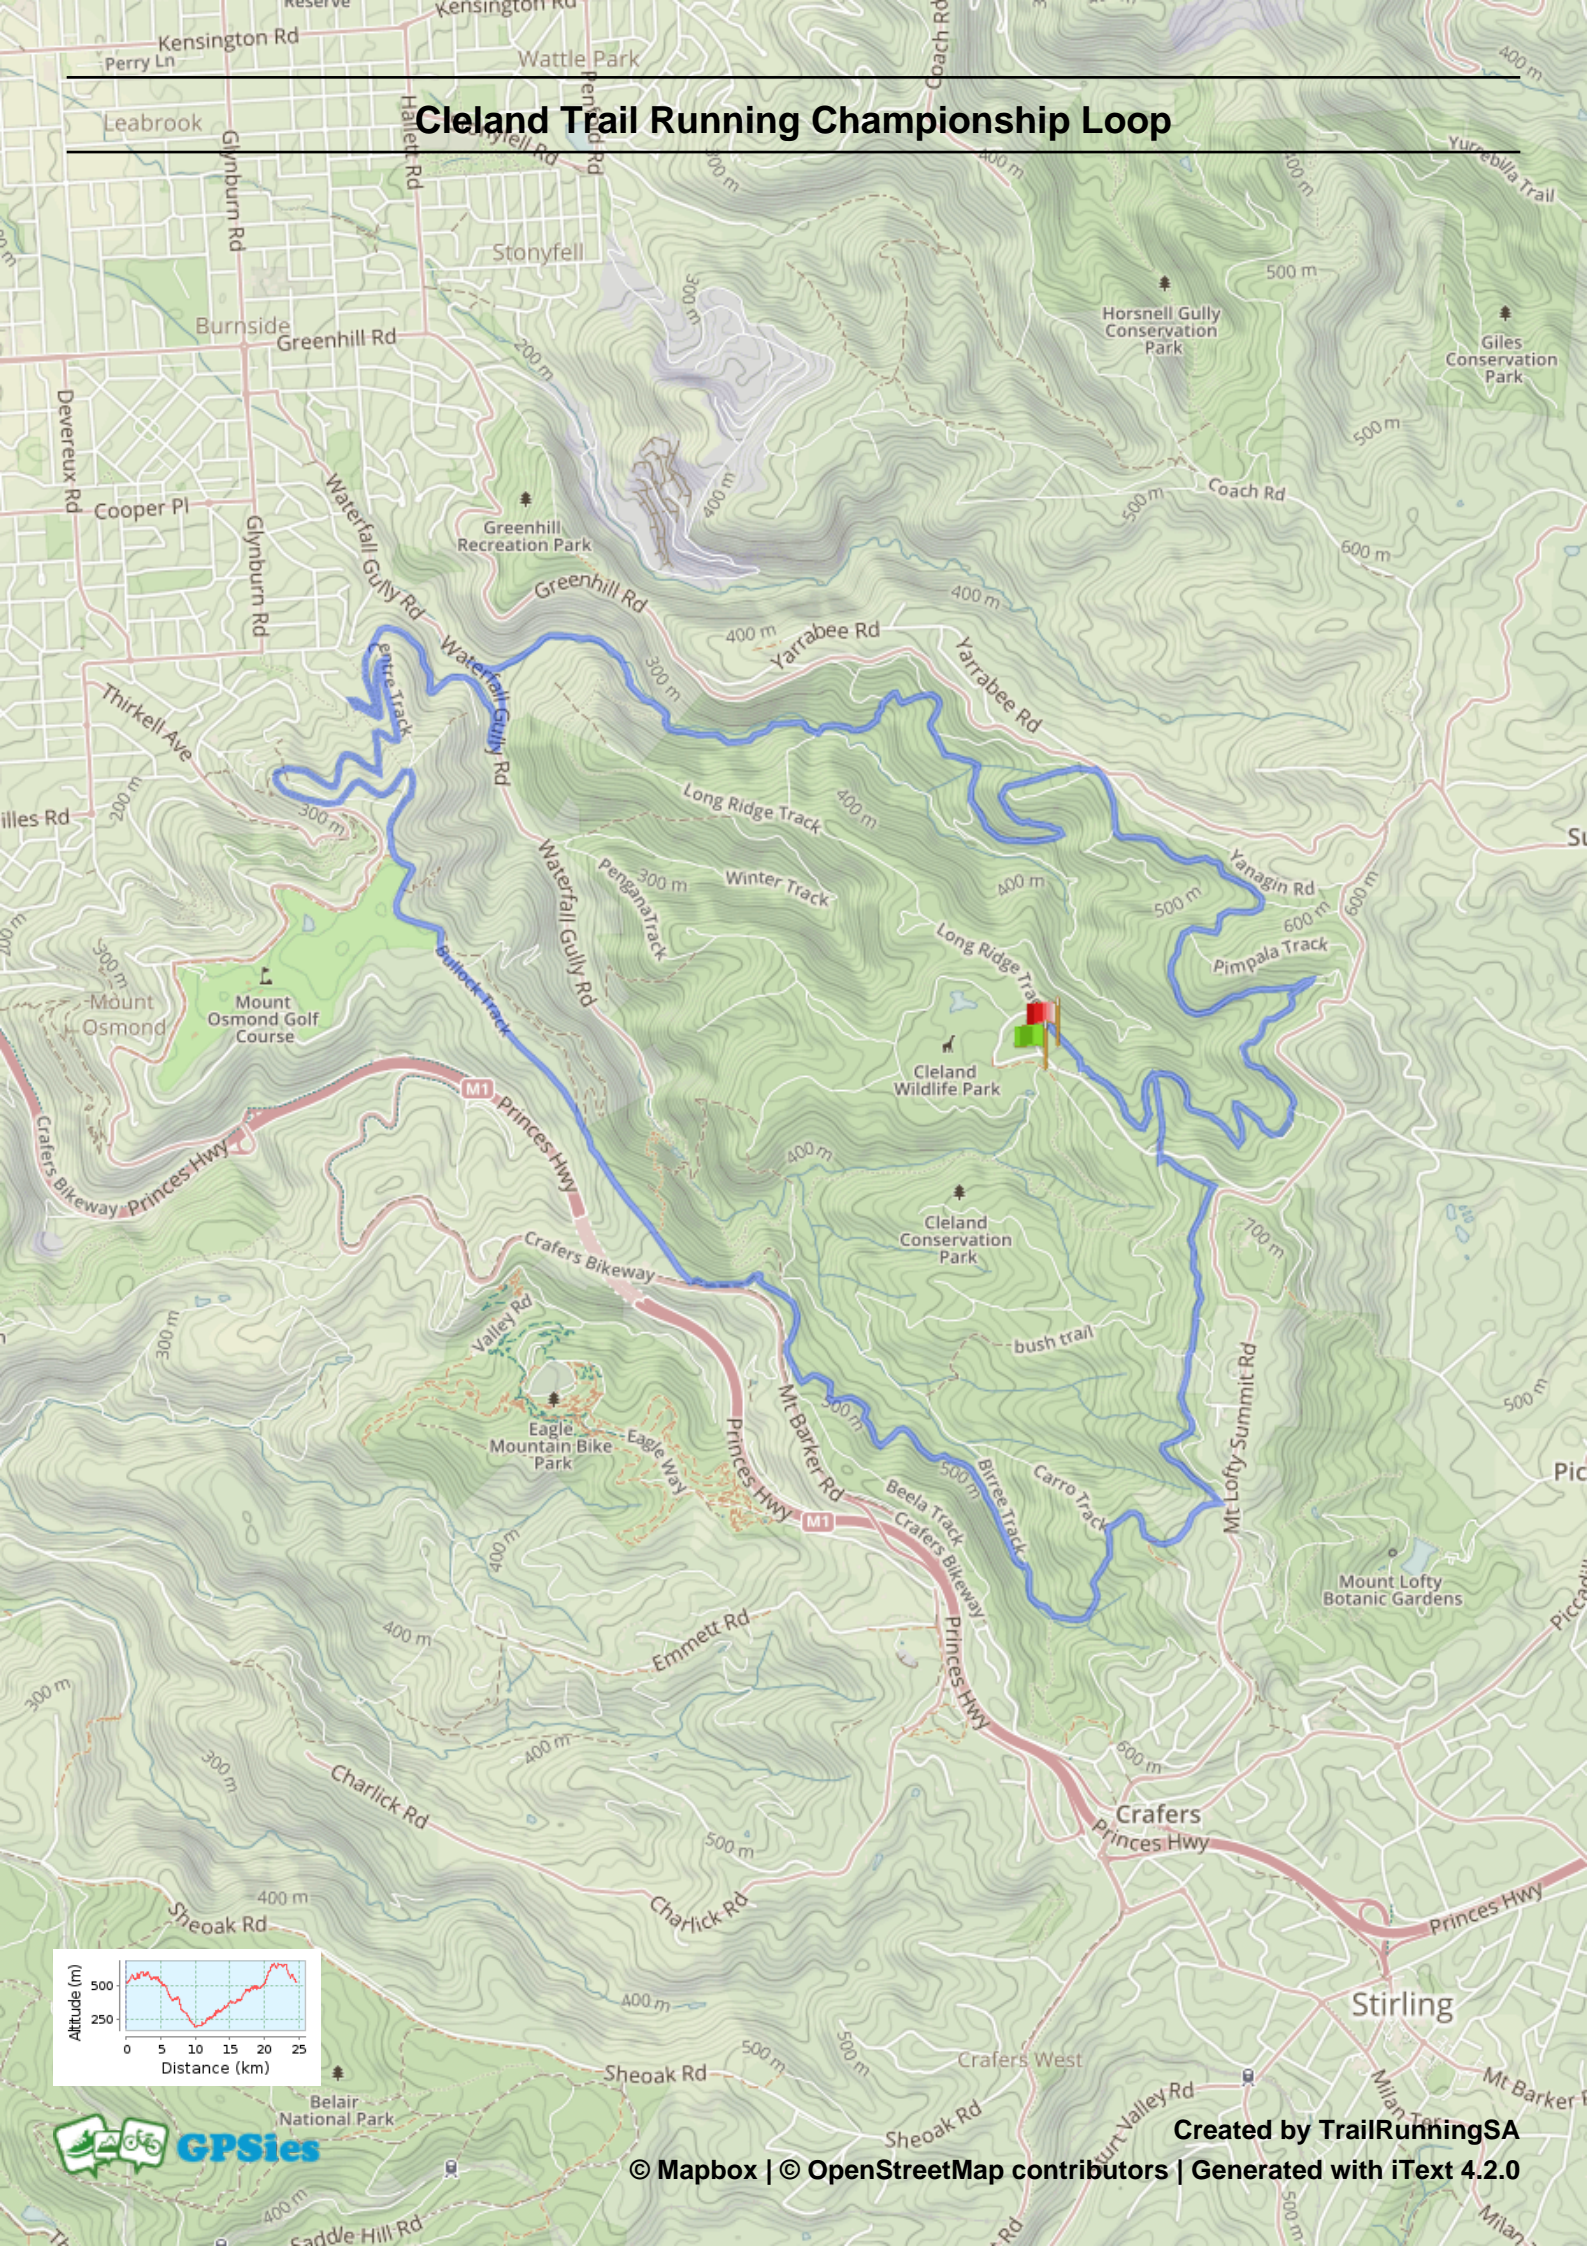

# Cleland Trail Running Championship Loop

Created by TrailRunningSA

© Mapbox | © OpenStreetMap contributors | Generated with iText 4.2.0