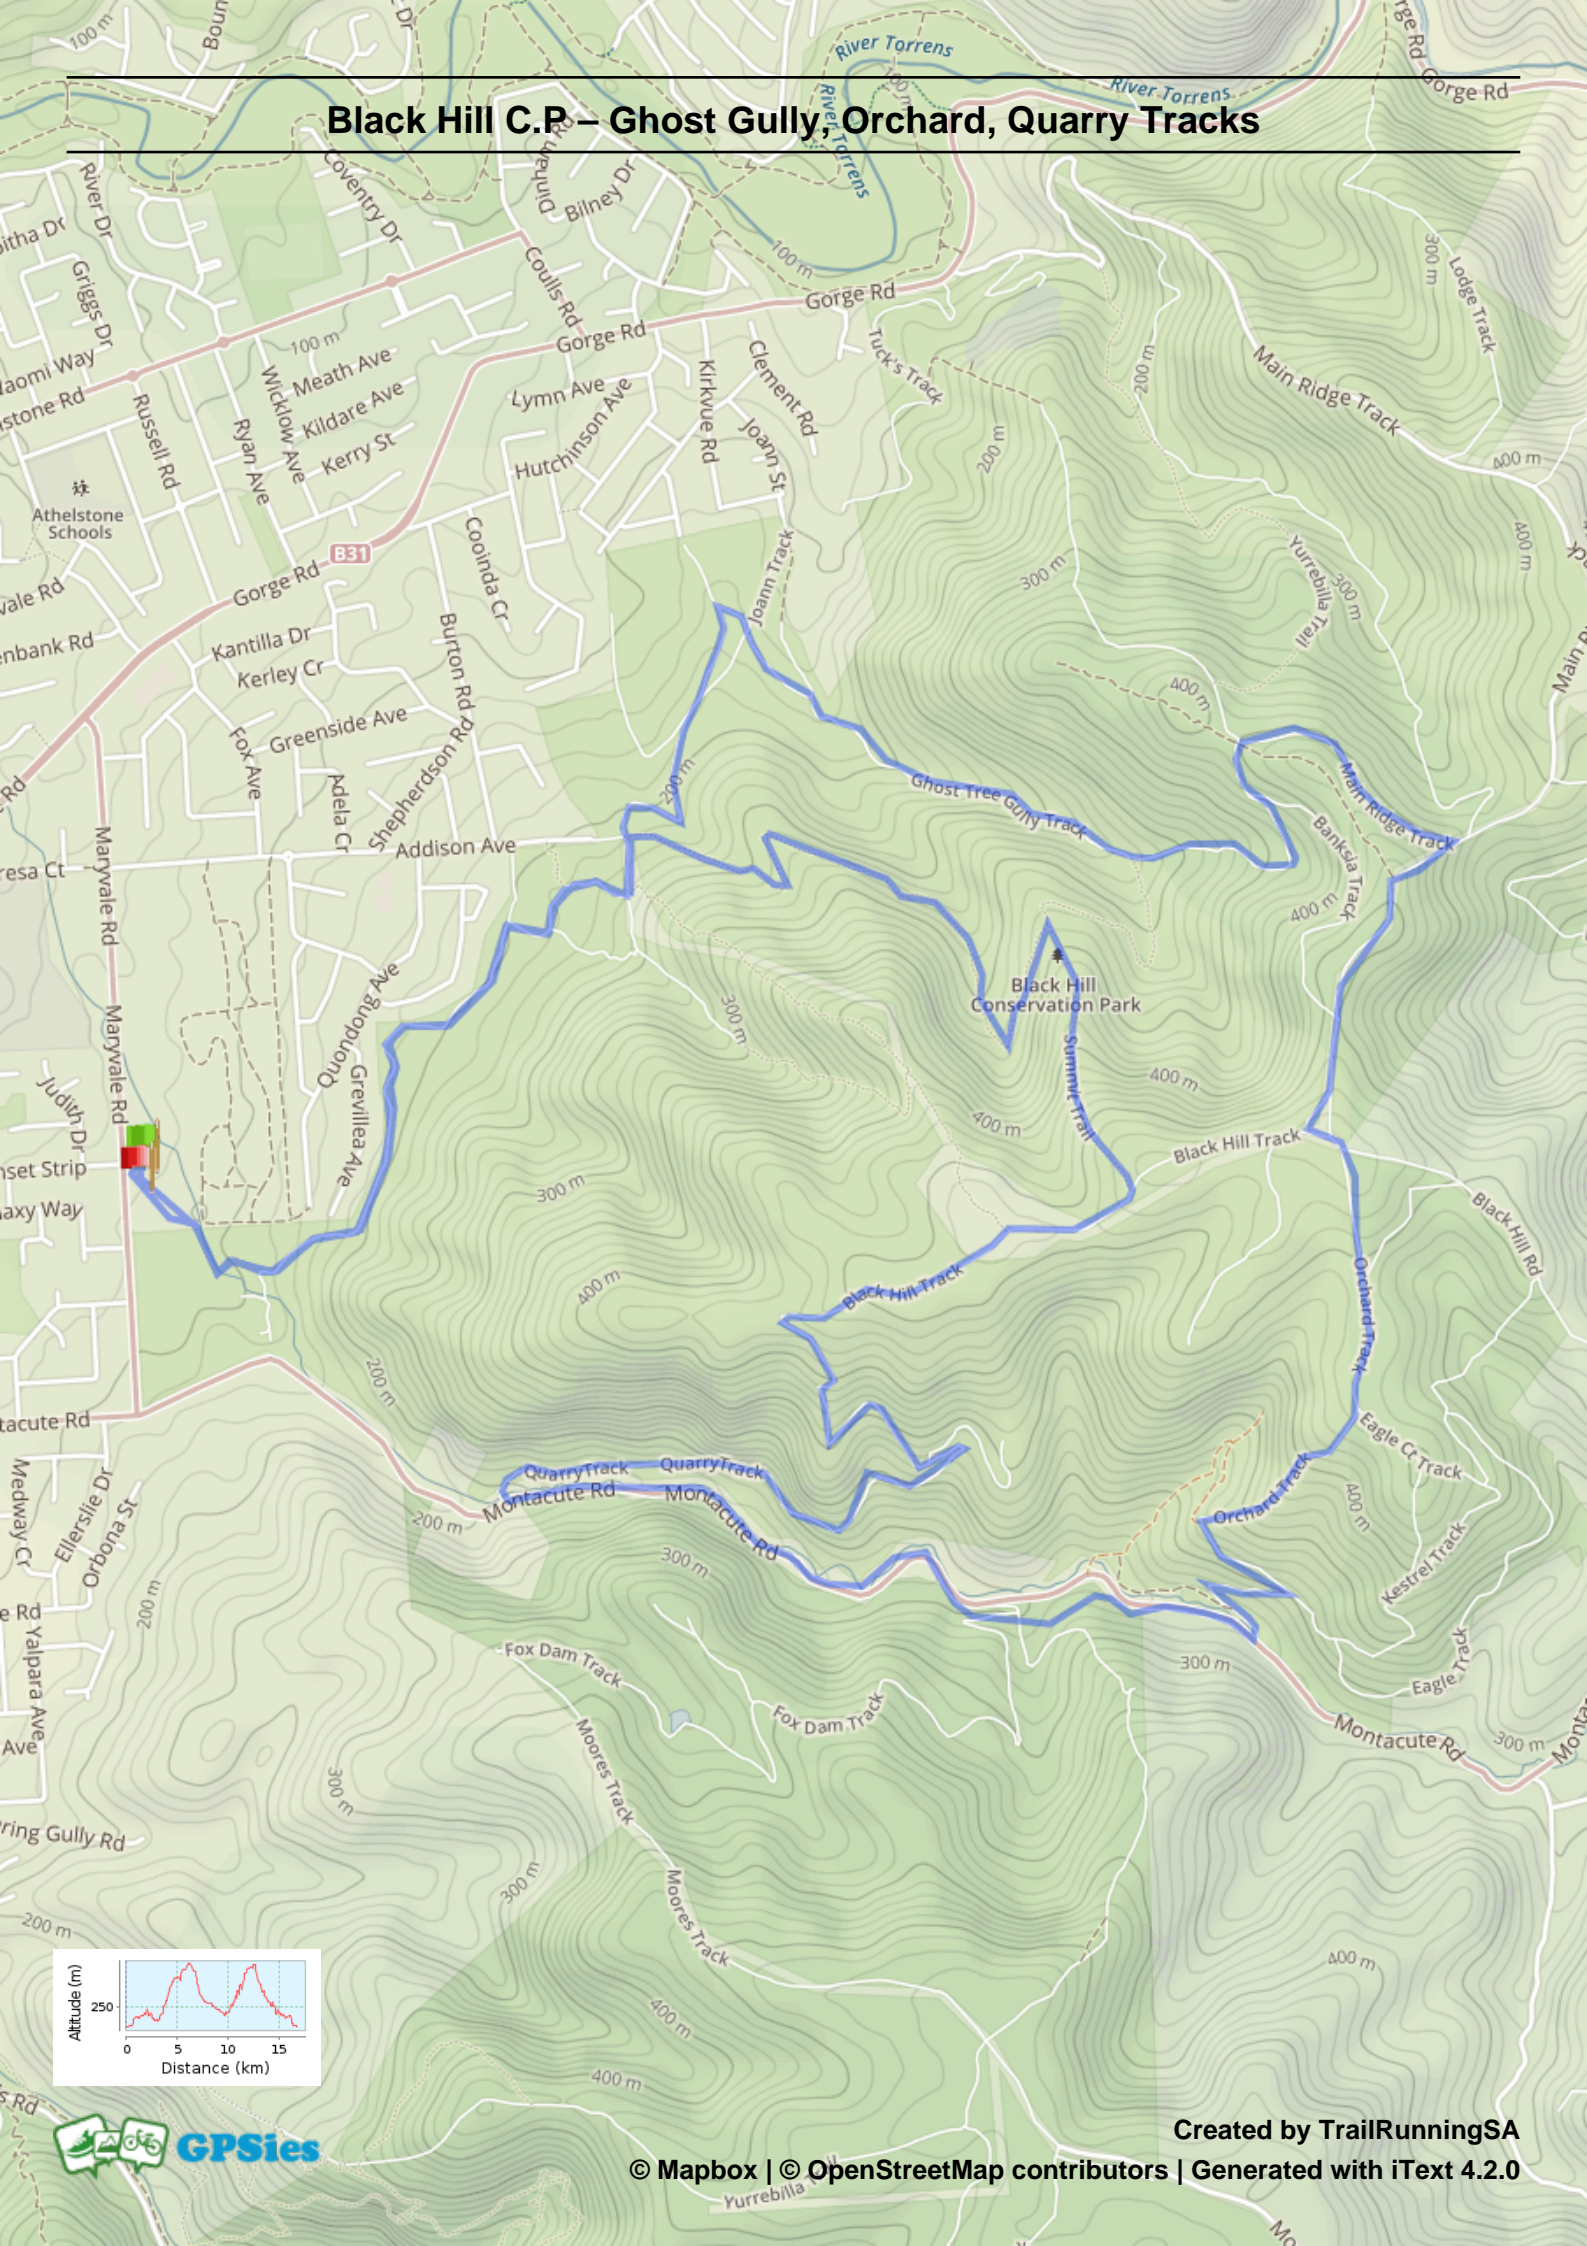

Black Hill C.P – Ghost Gully, Orchard, Quarry Tracks

Created by TrailRunningSA

© Mapbox | © OpenStreetMap contributors | Generated with iText 4.2.0