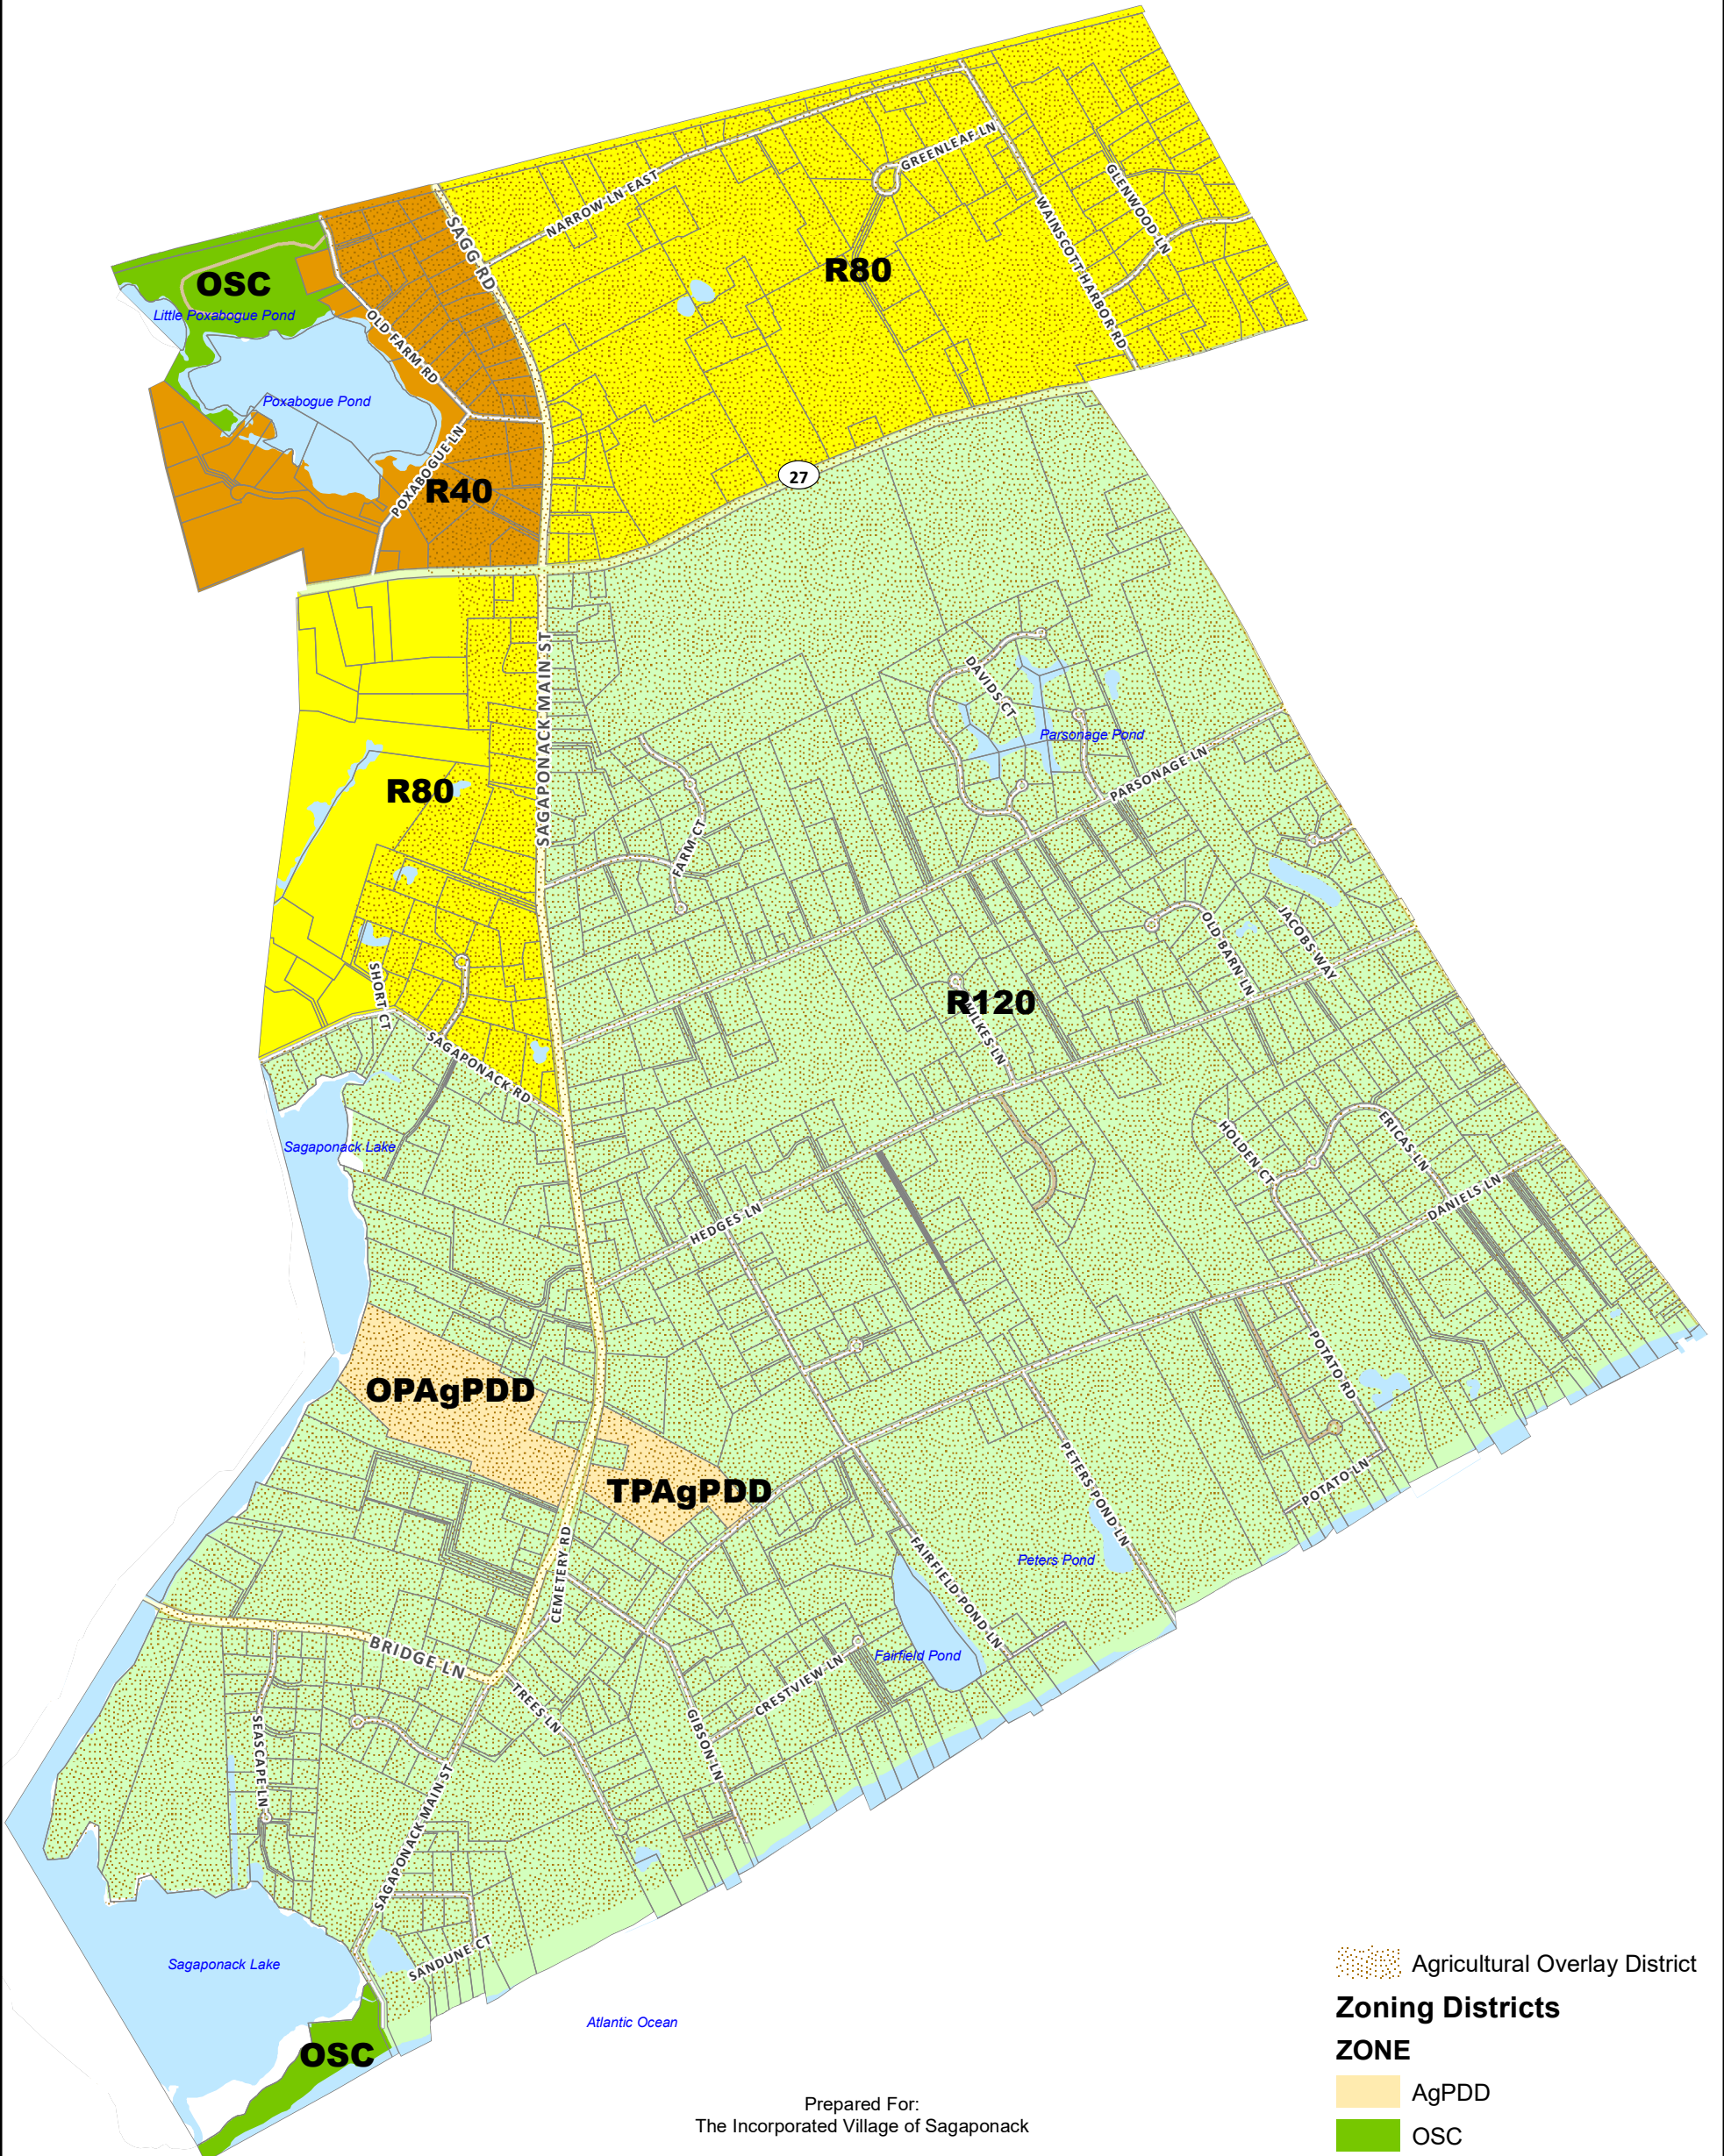

Existing Zoning Map & Agricultural Overlay District

for the Incorporated
Village of Sagaponack
Town of Southampton
Suffolk County, New York

- Agricultural Overlay District
- Zoning Districts**
- ZONE**
- AgPDD
- OSC
- R120
- R40
- R80

Prepared For:
The Incorporated Village of Sagaponack

Prepared By:
Town of Southampton
Dept. of Geographic Information Systems
116 Hampton Rd
Southampton, NY 11968

August 2nd, 2017
Map ID 1320

* SOURCE: Southampton Town Geographic Information System (GIS)