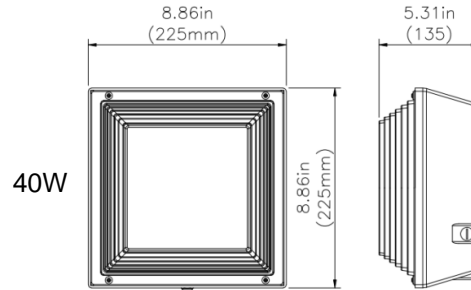

KLCP series
Premium LED Canopy

CSA, cUL, cETL, or equal

Project Reference: _____ Fixture Type: _____ Cat. No.: _____ Voltage: _____ Options: _____

- Proven high efficiency and long life, DLC Premium qualified
- Easy installation, mount over a junction box or surface mount, with 3 conduit entry points
- IP65 and rated for outdoor/wet locations, suitable for ambient temperatures from -35°C to 45°C
- Rugged cast aluminum housing with durable, dark brown finish.
- Vandal resistant polycarbonate lens is also specially designed to provide even light distribution
- Maintenance free, high performance LEDs maintain 80% of initial light output after 100,000 hours
- 120-277V, optional 347V and occupancy sensor are available

ORDERING INFORMATION

Product Code	Wattage	Lumens	Lens	CCT	CRI
KLCPM040-L(4000K)	39W	4,600 lm	Polycarbonate	4000K/5000K	74
KLCPM060-L(4000K)	58W	6,600 lm	Polycarbonate	4000K/5000K	74
KLCPM090-L(4000K)	88W	9,900 lm	Polycarbonate	4000K/5000K	74