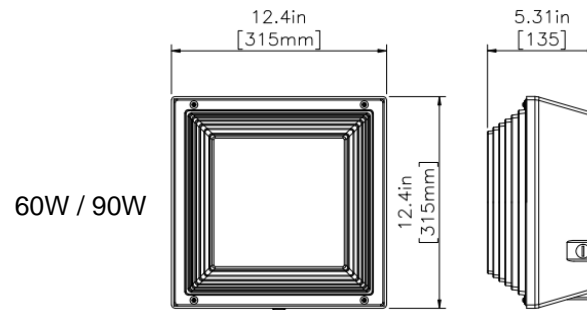

KLCP series
Premium LED Canopy

CSA, cUL, cETL, or equal

Project Reference: _____ Fixture Type: _____ Cat. No.: _____ Voltage: _____ Options: _____

- Proven high efficiency and long life, DLC Premium qualified
- Easy installation, mount over a junction box or surface mount, with 3 conduit entry points
- IP65 and rated for outdoor/wet locations, suitable for ambient temperatures from -35°C to 45°C
- Rugged cast aluminum housing with durable, dark brown finish.
- Vandal resistant polycarbonate lens is also specially designed to provide even light distribution
- Maintenance free, high performance LEDs maintain 80% of initial light output after 100,000 hours
- 120-277V, optional 347V and occupancy sensor are available

ORDERING INFORMATION

Product Code	Wattage	Lumens	Lens	CCT	CRI
KLCPM040-L(4000K)	39W	4,600 lm	Polycarbonate	4000K/5000K	74
KLCPM060-L(4000K)	58W	6,600 lm	Polycarbonate	4000K/5000K	74
KLCPM090-L(4000K)	88W	9,900 lm	Polycarbonate	4000K/5000K	74