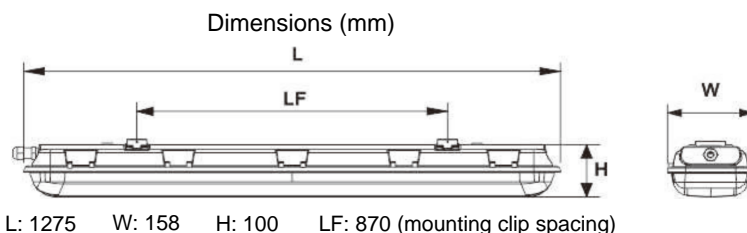

## SPECIFICATIONS

- Ideal luminaire for industrial use and parking garages (7-16' ceilings)
- Shatter resistant and UV stabilized polycarbonate lens in clear or frosted
- Weather and dust proof – IP66 gasketed
- Easy maintenance – simply wipe off
- Instant-on, -25°C to +40°C environmental temperature range
- High colour rendering provides better vision
- Rigid fibreglass housing with heavy duty silicone rubber gasket poured in
- SAE 316 stainless steel lens holding clips
- Field replaceable Philips LED engines and drivers
- 0-10V dimmable