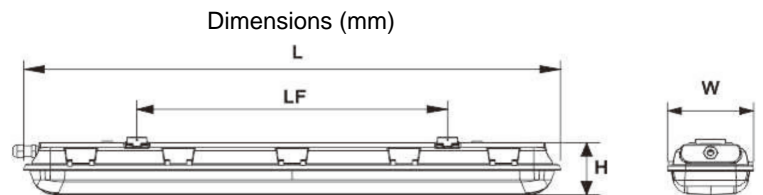

SUPRADRY ELITE

LED Vapourtight with Linear LEDs

CSA, cUL, cETL, or equal

Project Reference: _____ Fixture Type: ___ Cat. No.: _____ Voltage: _____ Options: _____

Shown with frosted lens

Model	L (mm)	W (mm)	H (mm)	LF (mm)
1X4MP	1275	158	100	870 (mounting clip spacing)
1X2MP	660	158	100	384

SPECIFICATIONS

- Ideal luminaire for industrial use and parking garages (7-16' ceilings)
- Shatter resistant and UV stabilized polycarbonate lens in clear or frosted
- Weather and dust proof – IP66 gasketed
- Easy maintenance – simply wipe off
- Instant-on, -25°C to +40°C environmental temperature range
- High colour rendering provides better vision
- Rigid fibreglass housing with heavy duty silicone rubber gasket poured in
- SAE 316 stainless steel lens holding clips
- Field replaceable Philips LED engines and drivers
- 0-10V dimmable