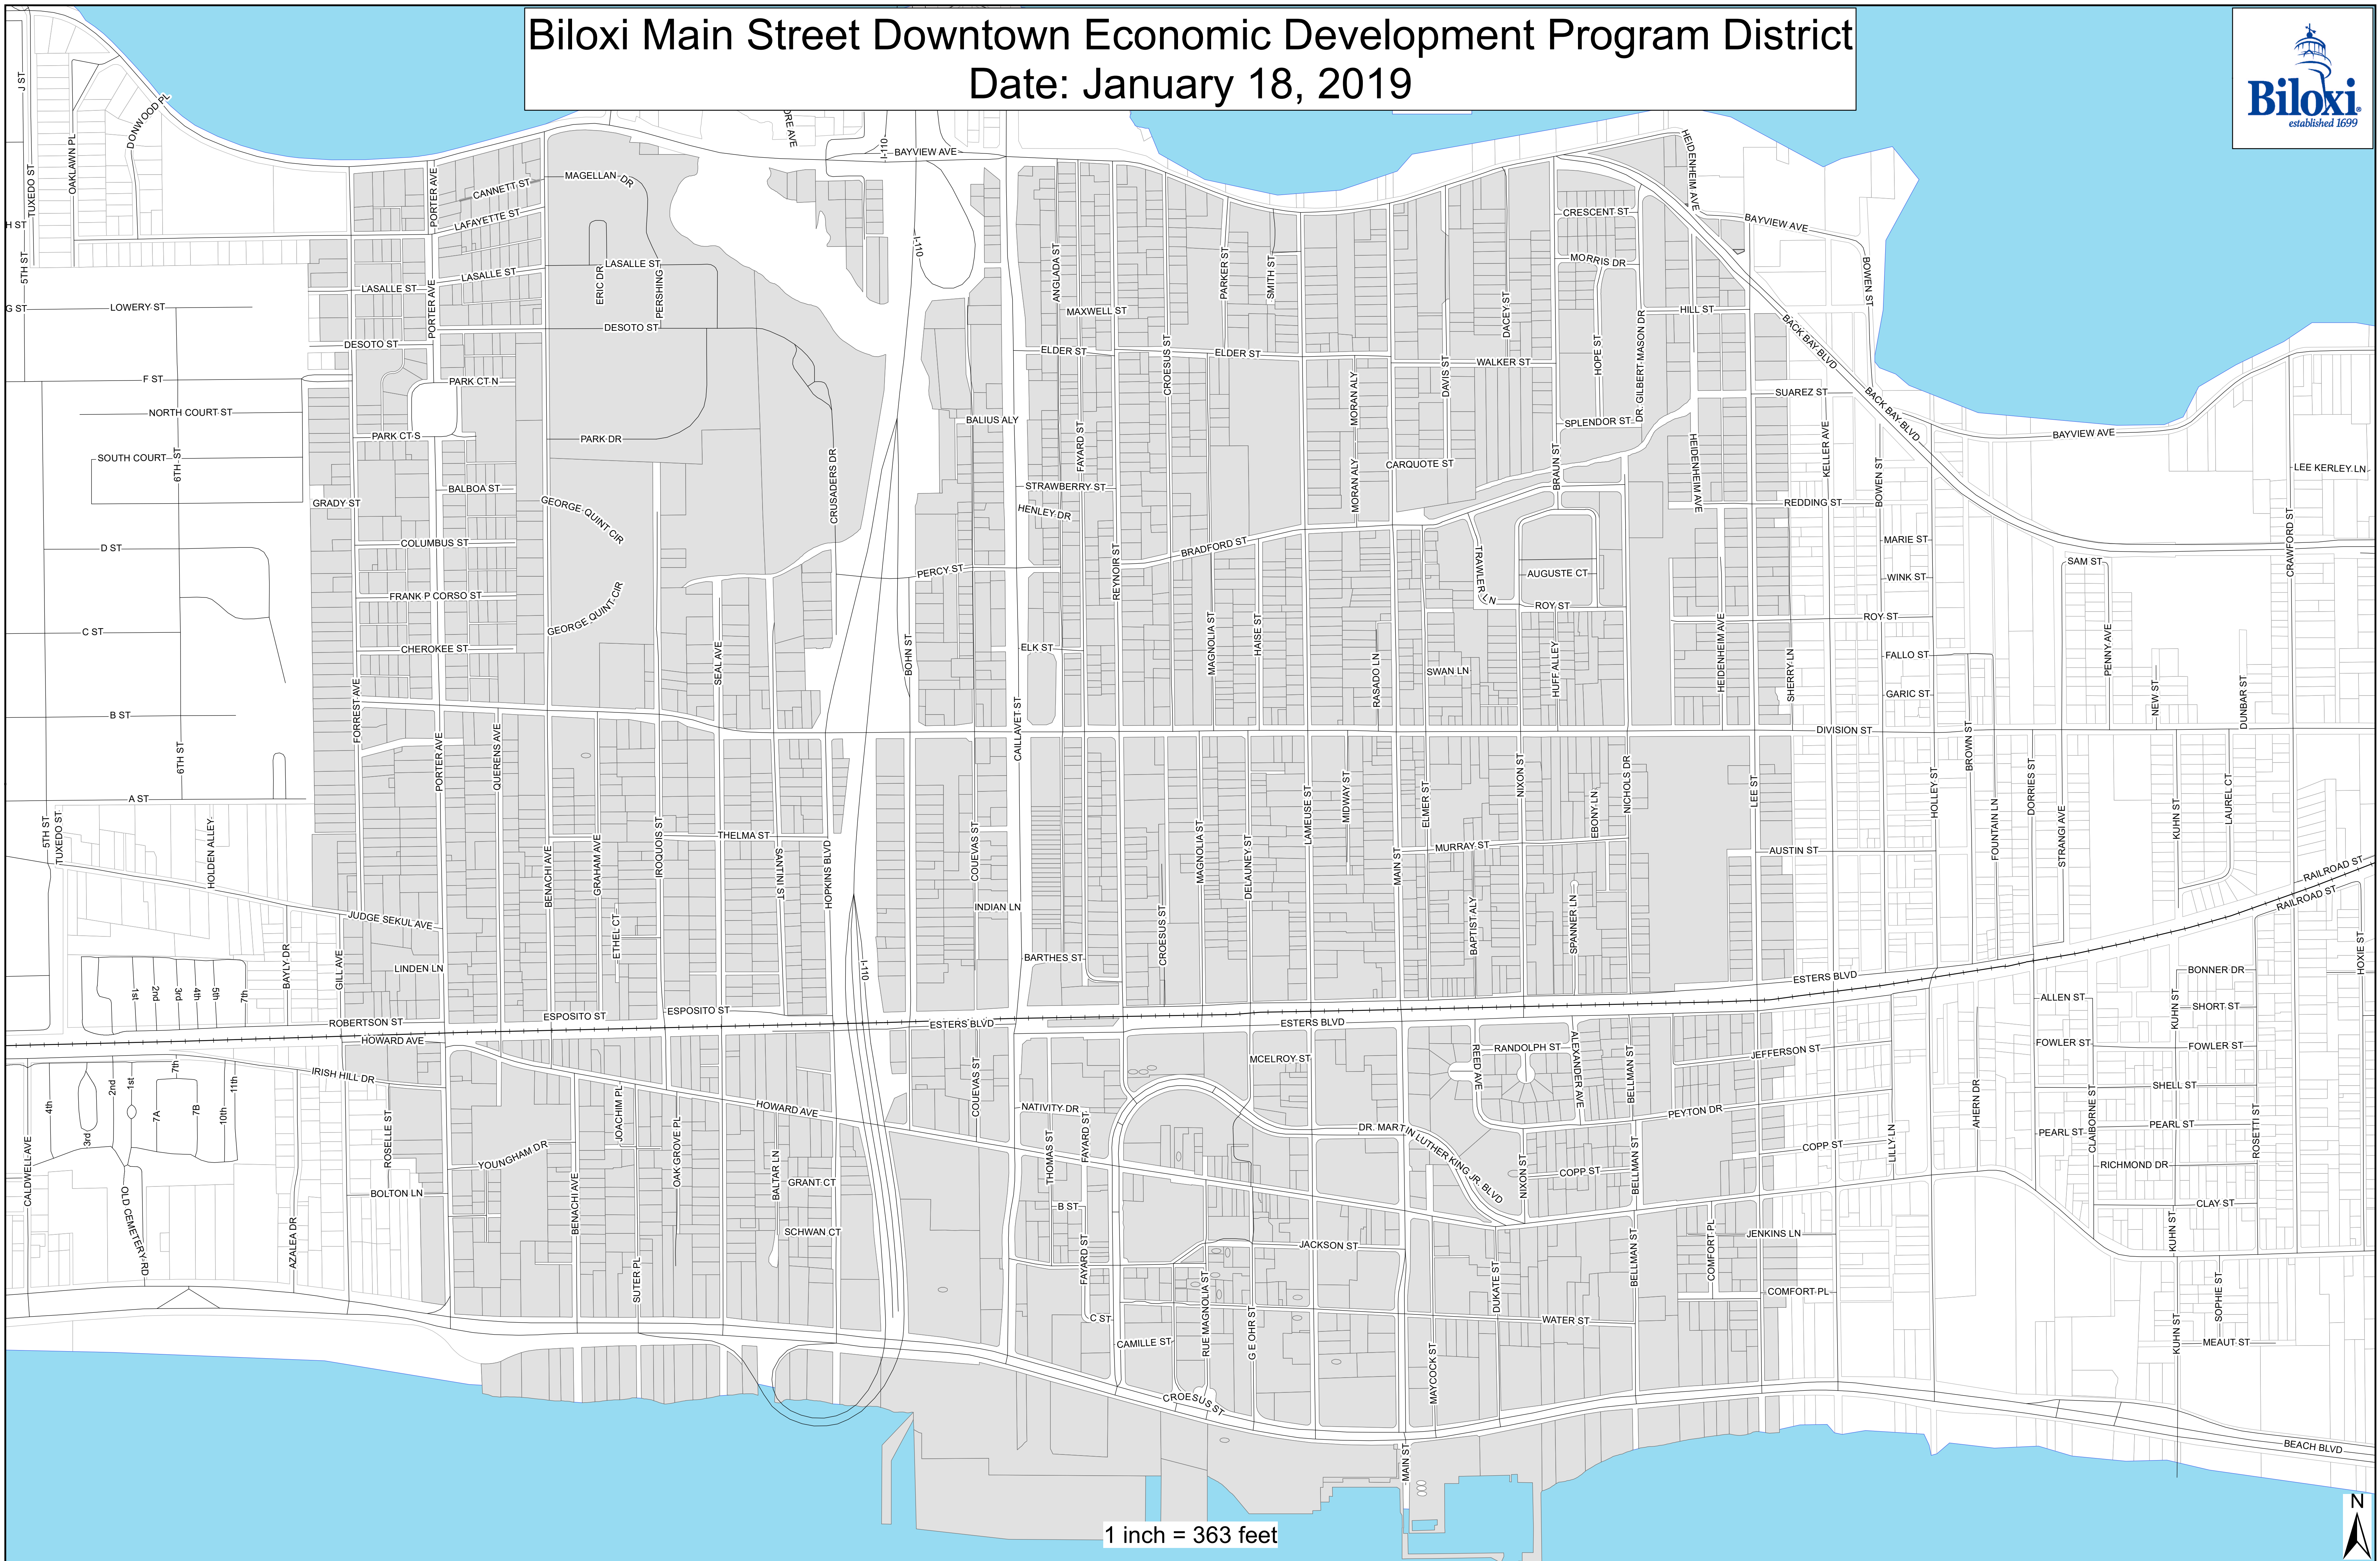

Biloxi Main Street Downtown Economic Development Program District

Date: January 18, 2019

1 inch = 363 feet