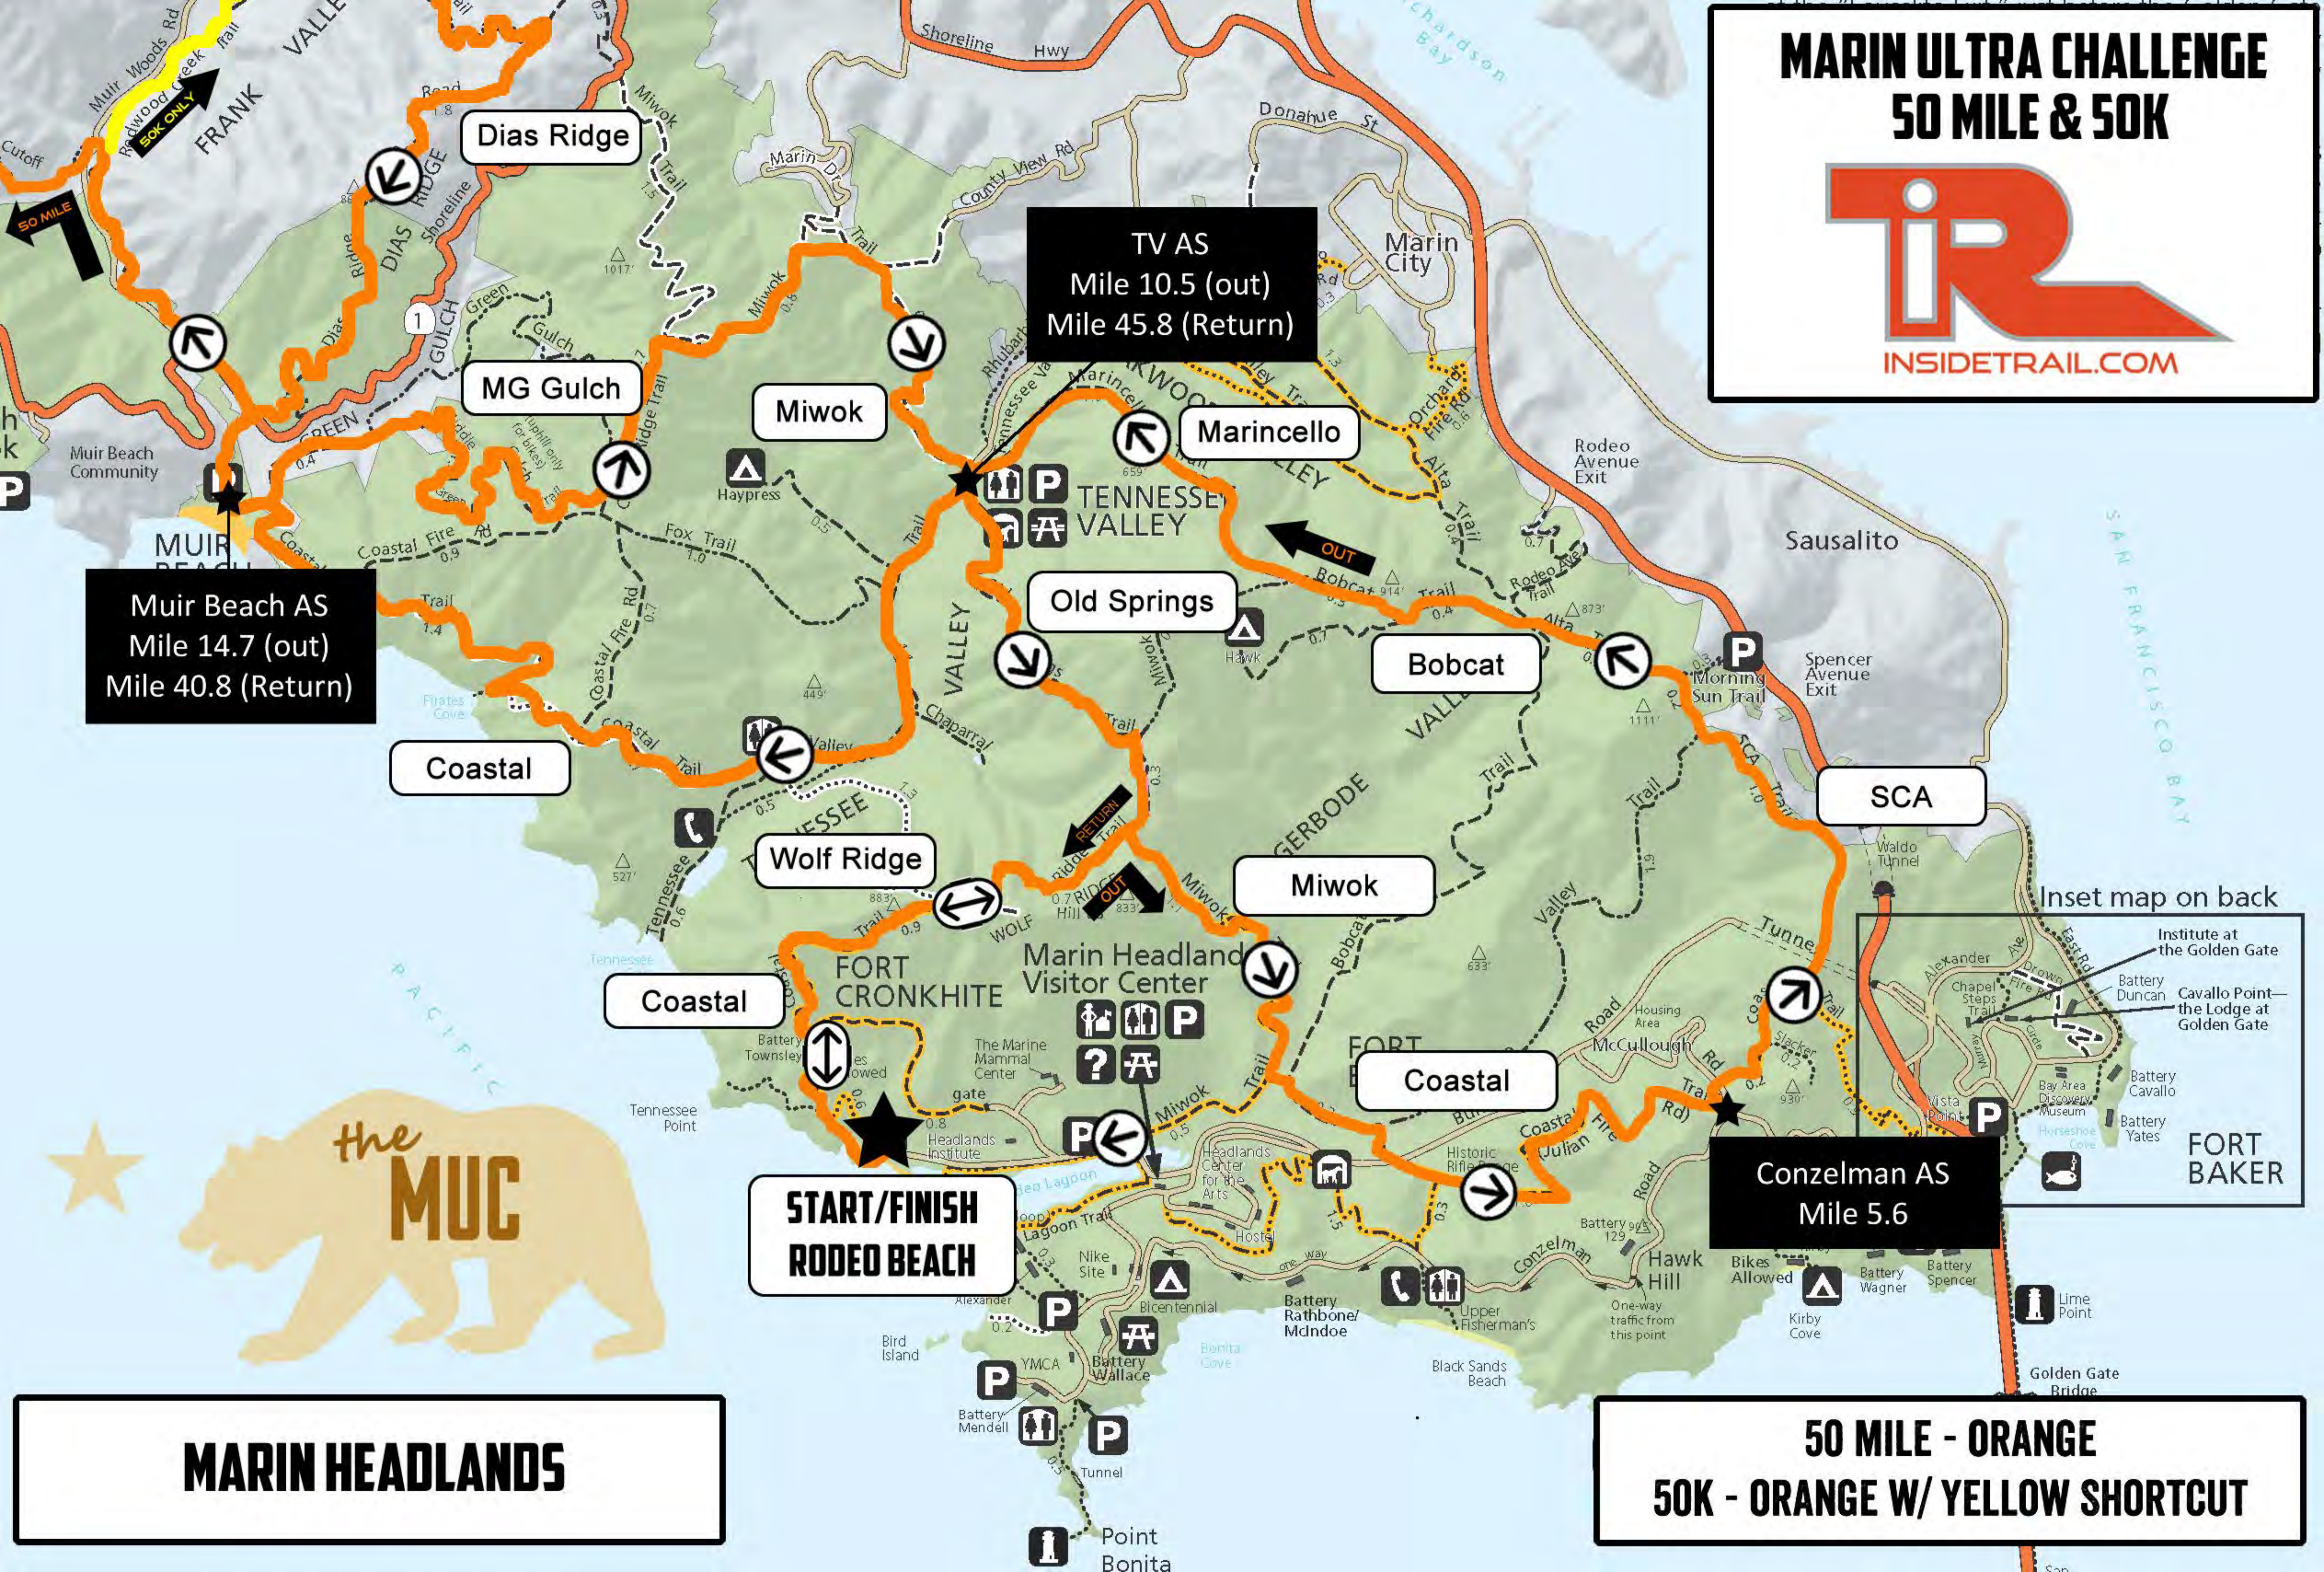

# MARIN ULTRA CHALLENGE 50 MILE & 50K

Muir Beach AS  
Mile 14.7 (out)  
Mile 40.8 (Return)

TV AS  
Mile 10.5 (out)  
Mile 45.8 (Return)

Conzelman AS  
Mile 5.6

START/FINISH  
RODEO BEACH

MARIN HEADLANDS

50 MILE - ORANGE  
50K - ORANGE W/ YELLOW SHORTCUT