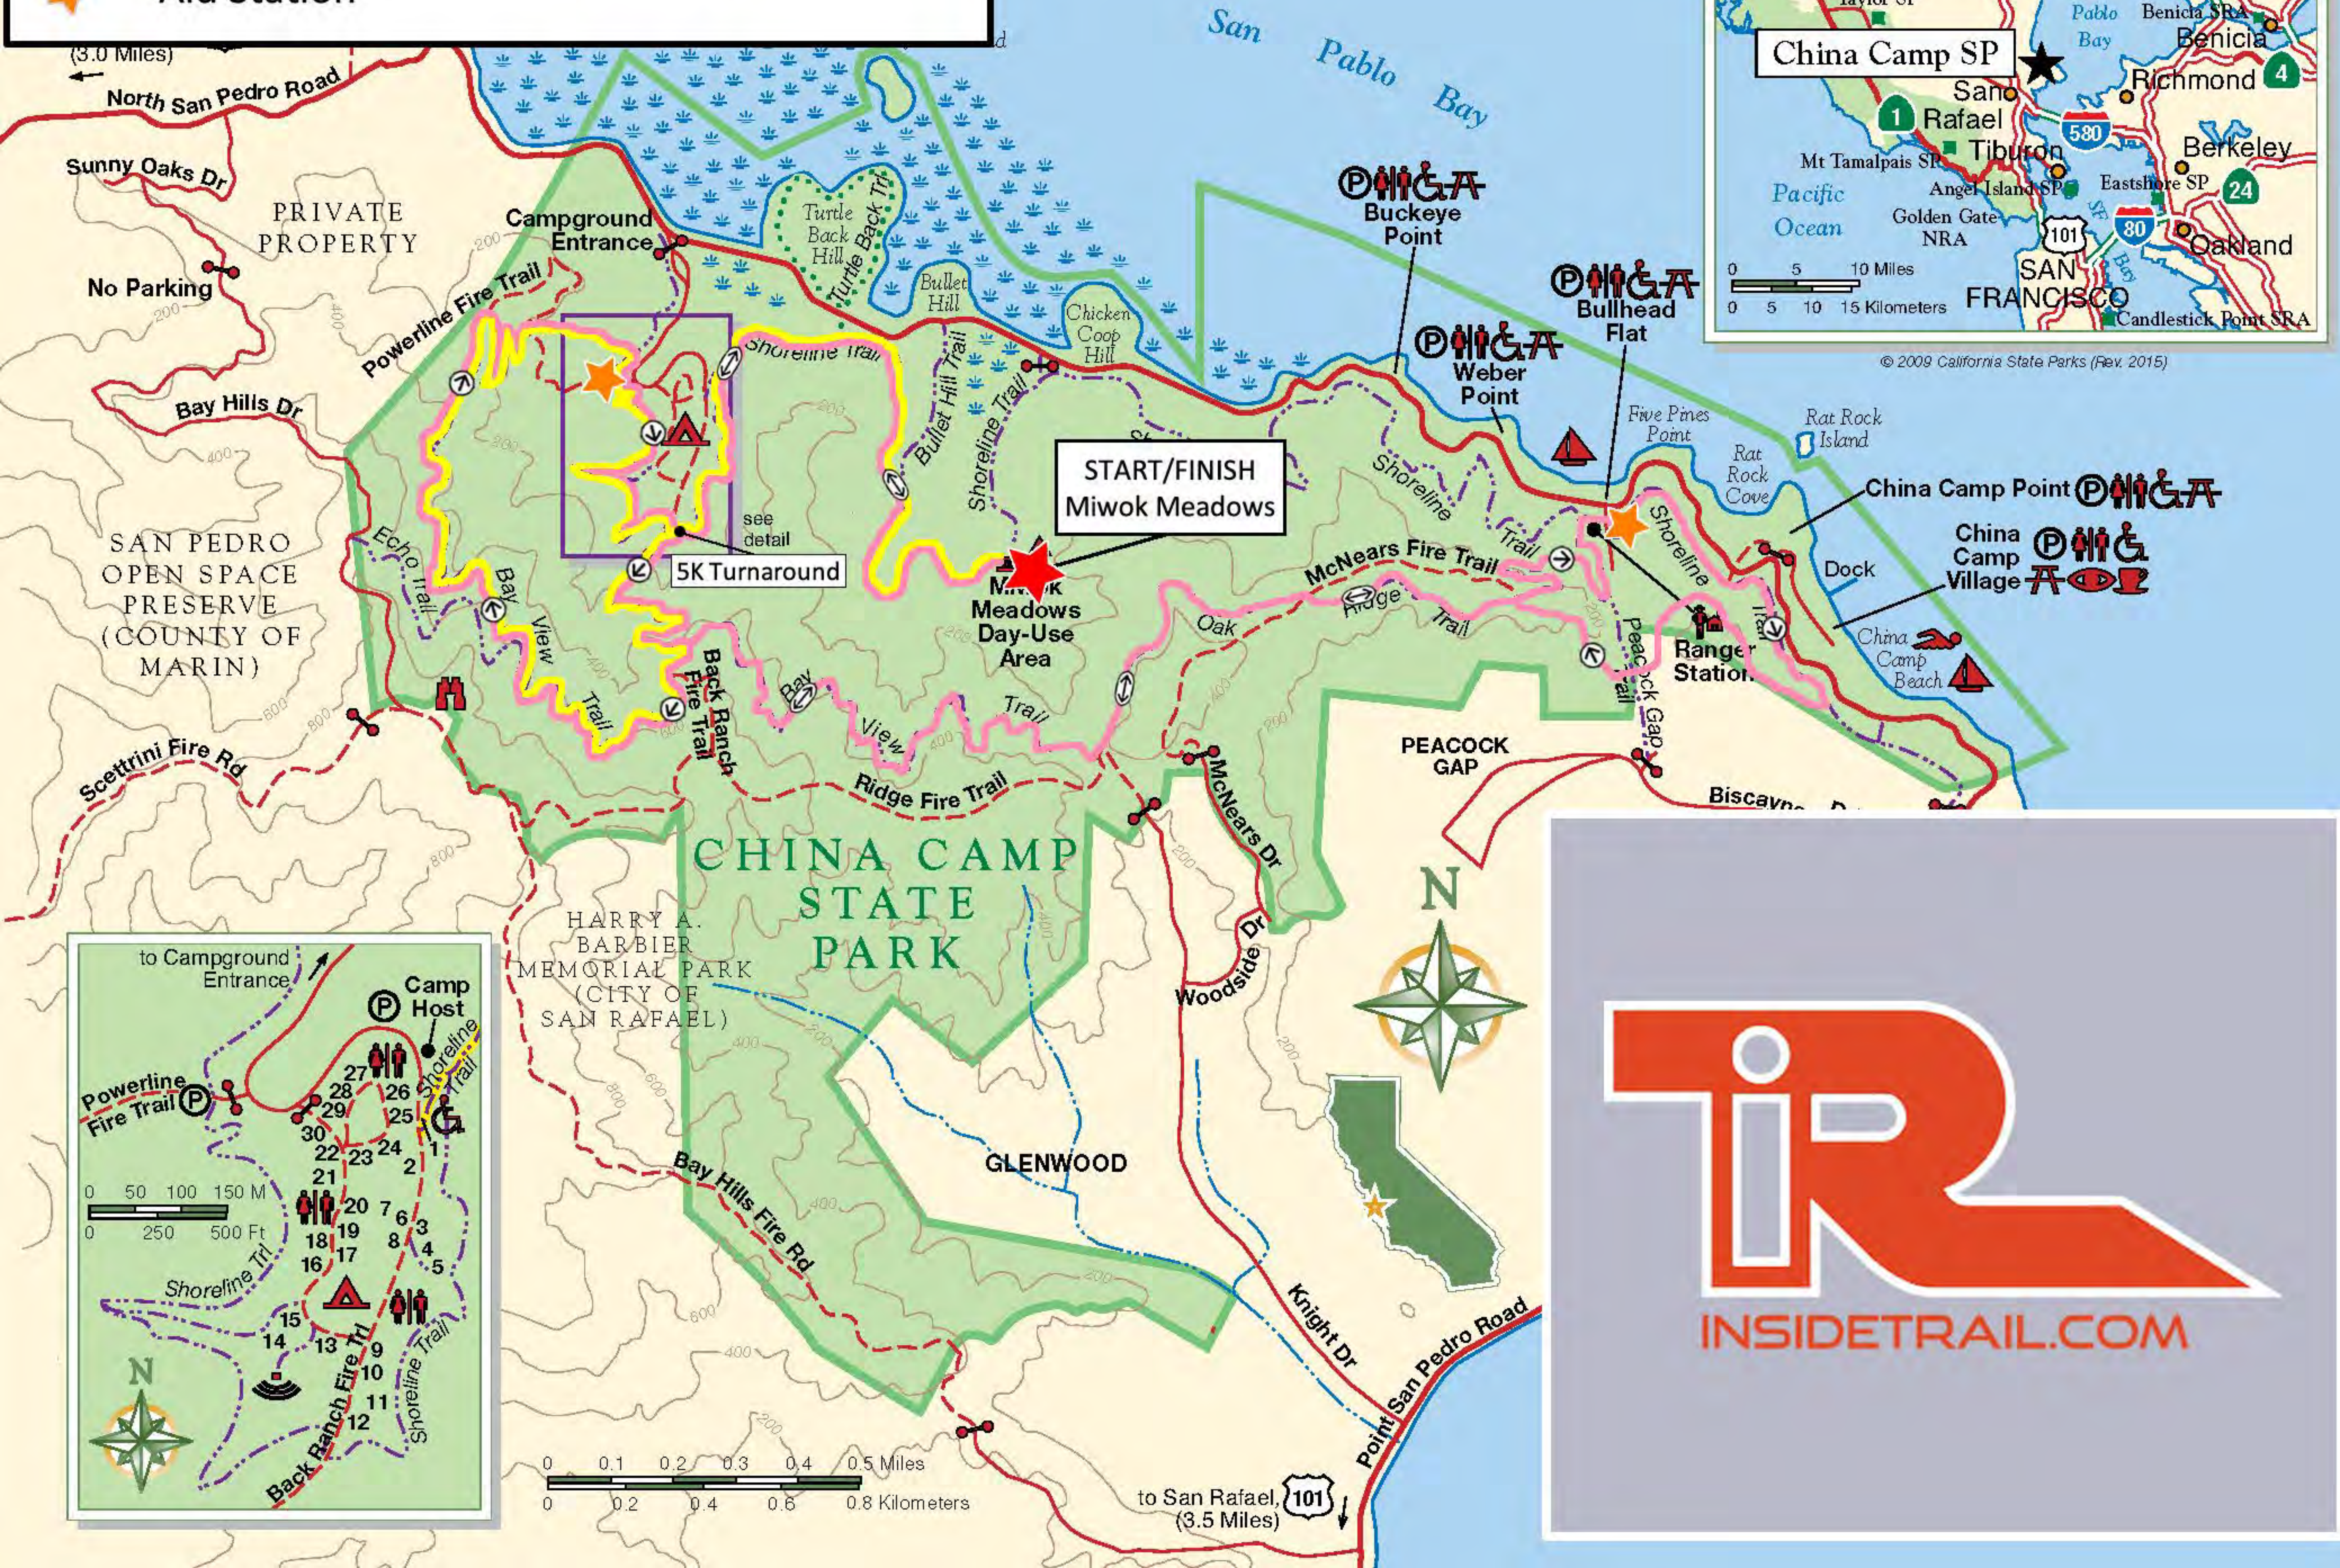

- 5K - Yellow Out/Back
- 10K - Yellow
- Half - Pink
- ★ Aid Station

# China Camp State Park

© 2009 California State Parks (Rev. 2015)