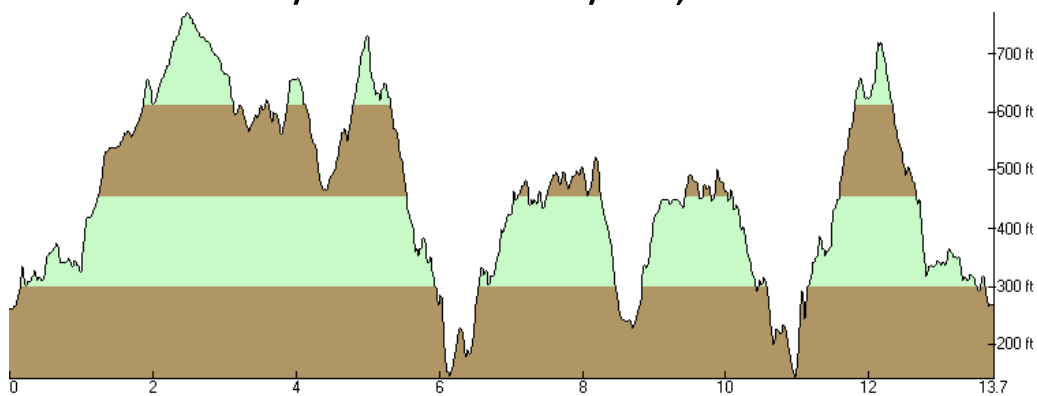

Santa Cruz Trail Run

10K / ~6.1 Miles / ~950' Elevation Gain

Half Marathon / ~13.5 Miles / ~2,425' Elevation Gain

30K / ~ 18.3 Miles / ~3,050' Elevation Gain