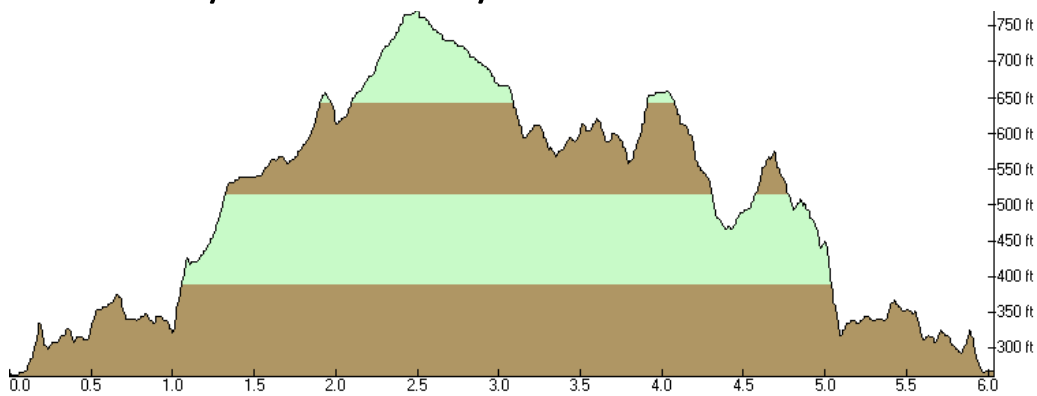

Santa Cruz Trail Run

10K / ~6.1 Miles / ~950' Elevation Gain

Half Marathon / ~13.5 Miles / ~2,425' Elevation Gain

30K / ~ 18.3 Miles / ~3,050' Elevation Gain