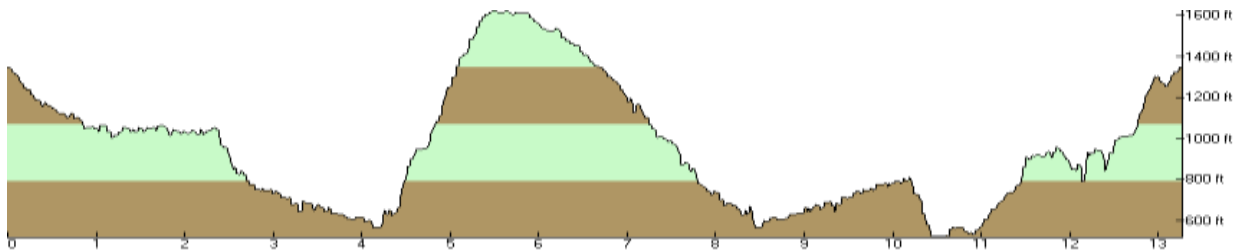

Knickerbocker canyon TRAIL RUN

5K (3.4 Miles) / ~650' Elevation Gain

10K (6.1 Miles) / ~1,100' Elevation Gain

Half Marathon (13.3 Miles) / ~3,000' Elevation Gain

35K (20.8 Miles) / ~4,800' Elevation Gain