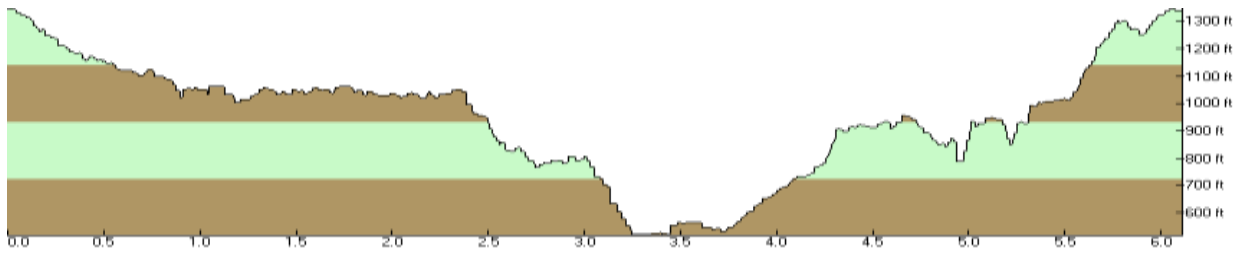

Knickerbocker canyon TRAIL RUN

5K (3.4 Miles) / ~650' Elevation Gain

10K (6.1 Miles) / ~1,100' Elevation Gain

Half Marathon (13.3 Miles) / ~3,000' Elevation Gain

35K (20.8 Miles) / ~4,800' Elevation Gain