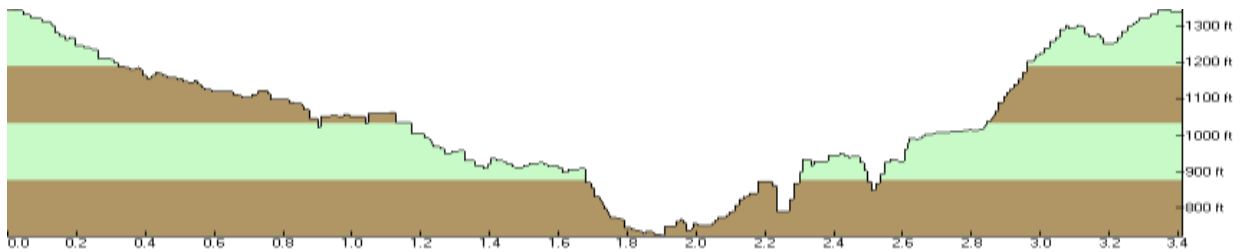

Knickerbocker canyon TRAIL RUN

5K (3.4 Miles) / ~650' Elevation Gain

10K (6.1 Miles) / ~1,100' Elevation Gain

Half Marathon (13.3 Miles) / ~3,000' Elevation Gain

35K (20.8 Miles) / ~4,800' Elevation Gain