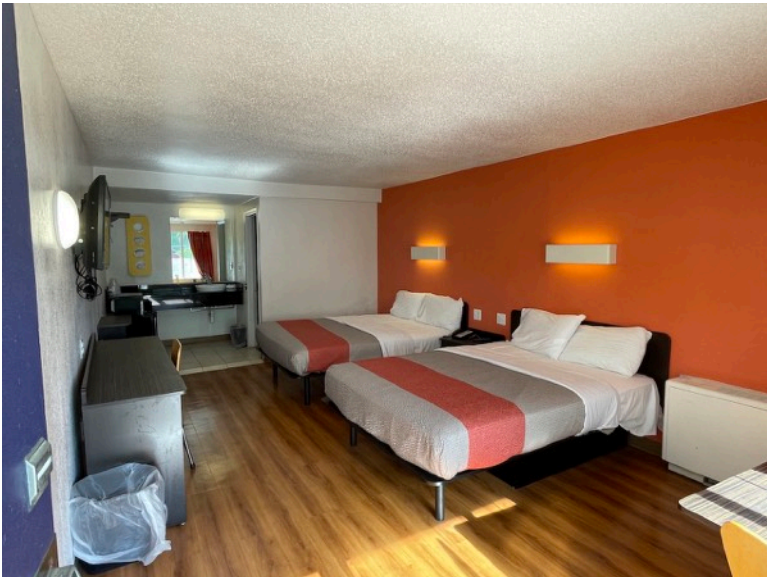

FOR SALE MOTEL 6 - 2700 Curry Rd Schenectady, NY 12303

For More information: Steve Cronin ~ 518.469.2836 ~ steve@croninreny.com

Cronin Real Estate NY - 11 Herbert Drive - Latham, NY 12110

52 Unit Motel 6 with additional rental property on 4.68 Acres. Recently redone and always well cared for. Solid numbers and increasing. Located adjacent to Exit 25 of the NYS Thruway. Schenectady mailing address - Albany County.