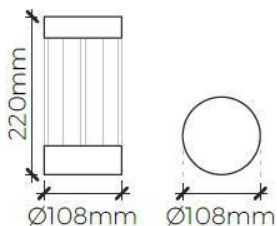

ARGI-BL220199

6W MINI BOLLARD LIGHT

PRODUCT SPECIFICATIONS

Fixture Material	Die-cast Aluminium
Fixture Finish	Powder-coated Bronze
Glass	Clear Glass
Driver	Built-in
Binning	3 Step MacAdam
Wiring	Attached wiring compartment
Life Span	50,000 hours

LED Chip	CREE COB
Power Consumption	6W
Input Voltage	180~250V AC, 50/60Hz
Operating Temperature	from -20° to 65° C
Color Rendering Index	>85
Driver Protection	Short circuit
Warranty	3 years against manufacturing defects
Agency Approval	CE, RoHS