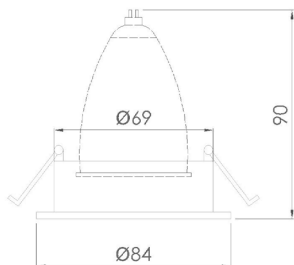

ALOK-FX880250

MR16 FRAME

ALOK-FX880253

MR16 FRAME

ALOK-FX880274

MR16 FRAME

PRODUCT SPECIFICATIONS

Fixture Material	Die-cast aluminum
Fixture Finish	Powder-coated white
Reflector Finish	Powder-coated white
IP Rating	20