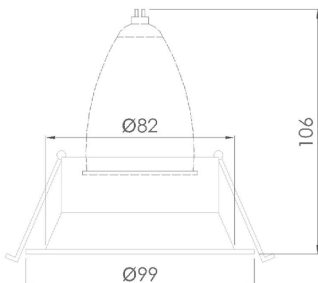

ALOK-FX880250

MR16 FRAME

ALOK-FX880253

MR16 FRAME

ALOK-FX880274

MR16 FRAME

PRODUCT SPECIFICATIONS

Fixture Material	Die-cast aluminum
Fixture Finish	Powder-coated white
Reflector Finish	Powder-coated white
IP Rating	20