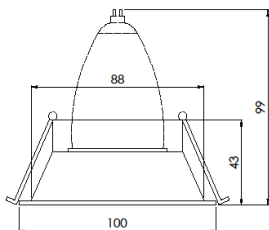

ALOK-FX880250

MR16 FRAME

ALOK-FX880253

MR16 FRAME

ALOK-FX880274

MR16 FRAME

PRODUCT SPECIFICATIONS

Fixture Material	Die-cast aluminum
Fixture Finish	Powder-coated white
Reflector Finish	Powder-coated white
IP Rating	20