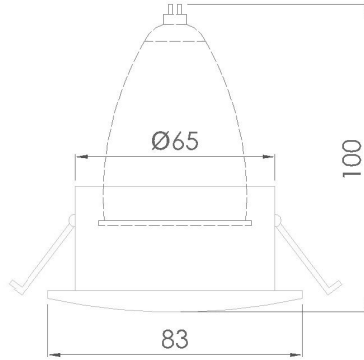

ALOK-FX880239

MR16 FRAME

ALOK-FX880241

MR16 FRAME

PRODUCT SPECIFICATIONS

Fixture Material	Die-cast aluminum
Trim Finish	Powder-coated white
Glass	Frosted Glass
IP Rating	44

MOQ required for different finishes