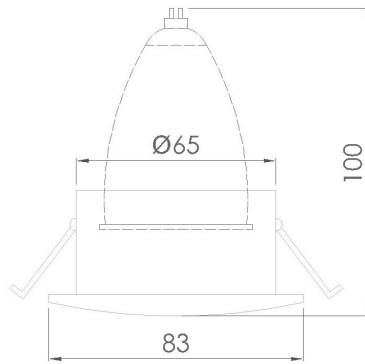

ALOK-FX880239

MR16 FRAME

ALOK-FX880241

MR16 FRAME

PRODUCT SPECIFICATIONS

Fixture Material	Die-cast aluminum
Trim Finish	Powder-coated white
Glass	Frosted Glass
IP Rating	44

MOQ required for different finishes