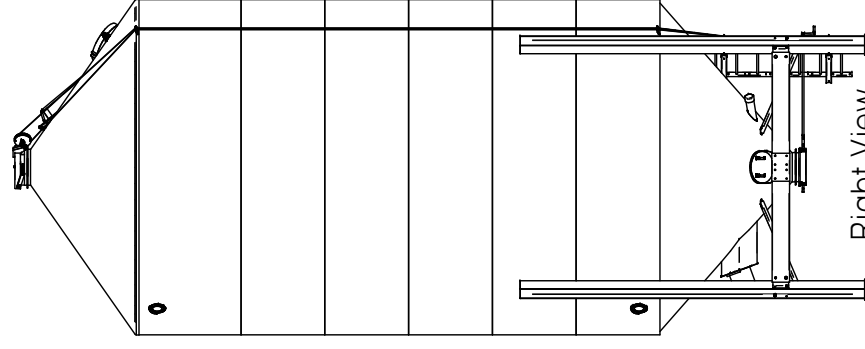

Standard Accessory Orientation Seed Bin 16 x 25 With Roof Ladder And Platform - 5,809 CU. FT.
 (5,182 To 5,472 Seed Units)

Top View

Front View

Left View

Back View

Right View

Bottom View

SCHULD / BUSHNELL

P.O. BOX 179 • 380 EAST MAIN STREET • BUSHNELL, ILLINOIS 61422
 Ph: 309-772-3106

Standard Accessory Orientation Seed Bin 16 x 25
 With Roof Ladder And Platform

DRAWN BY:
R. NORRIS

DATE:
MAY 20, 2019

PROPERTY OF:
 BUSHNELL ILLINOIS TANK COMPANY
 ALSO DBA SCHULD / BUSHNELL
 309-772-3106