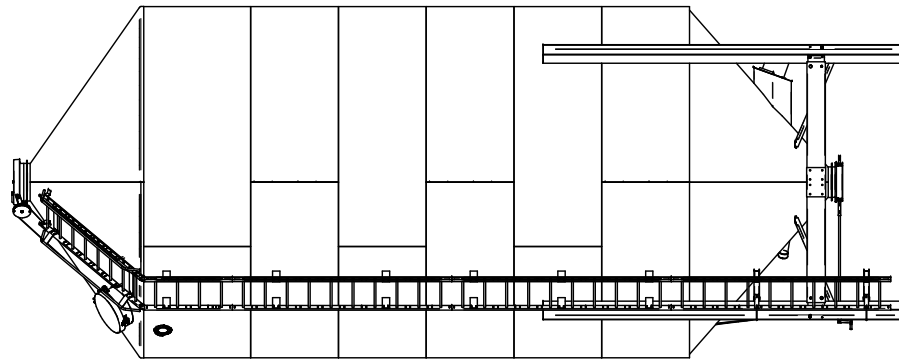

Standard Accessory Orientation Seed Bin 16 x 25 With Roof Ladder And Platform - 5,809 CU. FT.
 (5,182 To 5,472 Seed Units)

Top View

Front View

Left View

Back View

Right View

Bottom View

SCHULD / BUSHNELL

P.O. BOX 179 • 380 EAST MAIN STREET • BUSHNELL, ILLINOIS 61422
 Ph: 309-772-3106

Standard Accessory Orientation Seed Bin 16 x 25
 With Roof Ladder And Platform

DRAWN BY:
R. NORRIS

DATE:
MAY 20, 2019

PROPERTY OF:
 BUSHNELL ILLINOIS TANK COMPANY
 ALSO DBA SCHULD / BUSHNELL
 309-772-3106