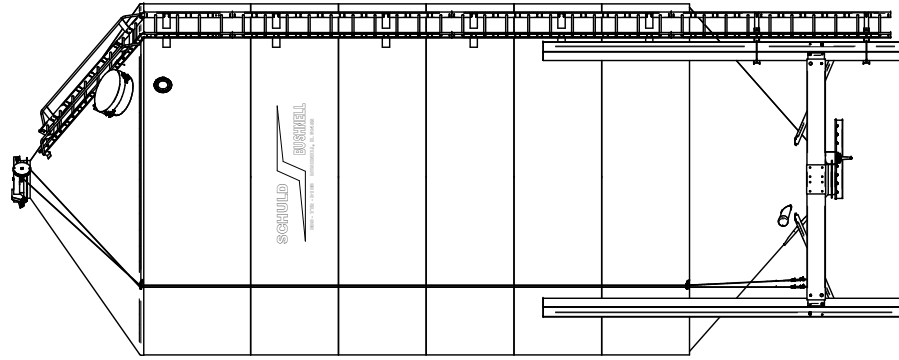

Standard Accessory Orientation Seed Bin 16 x 25 With Roof Ladder And Platform - 5,809 CU. FT.
 (5,182 To 5,472 Seed Units)

Top View

Front View

Left View

Back View

Right View

Bottom View

SCHULD / BUSHNELL

P.O. BOX 179 • 380 EAST MAIN STREET • BUSHNELL, ILLINOIS 61422
 Ph: 309-772-3106

Standard Accessory Orientation Seed Bin 16 x 25
 With Roof Ladder And Platform

DRAWN BY:
R. NORRIS

DATE:
MAY 20, 2019

PROPERTY OF:
 BUSHNELL ILLINOIS TANK COMPANY
 ALSO DBA SCHULD / BUSHNELL
 309-772-3106