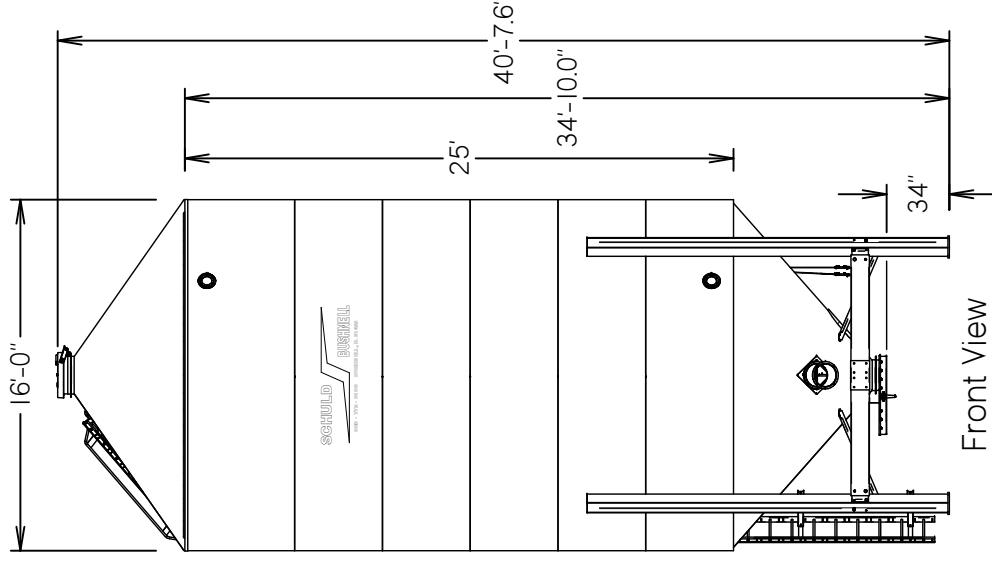

Standard Accessory Orientation Seed Bin 16 x 25 With Roof Ladder And Platform - 5,809 CU. FT.
 (5,182 To 5,472 Seed Units)

Top View

Front View

Left View

Back View

Right View

Bottom View

SCHULD / BUSHNELL

P.O. BOX 179 • 380 EAST MAIN STREET • BUSHNELL, ILLINOIS 61422
 Ph: 309-772-3106

Standard Accessory Orientation Seed Bin 16 x 25
 With Roof Ladder And Platform

DRAWN BY:
R. NORRIS

DATE:
MAY 20, 2019

PROPERTY OF:
 BUSHNELL ILLINOIS TANK COMPANY
 ALSO DBA SCHULD / BUSHNELL
 309-772-3106