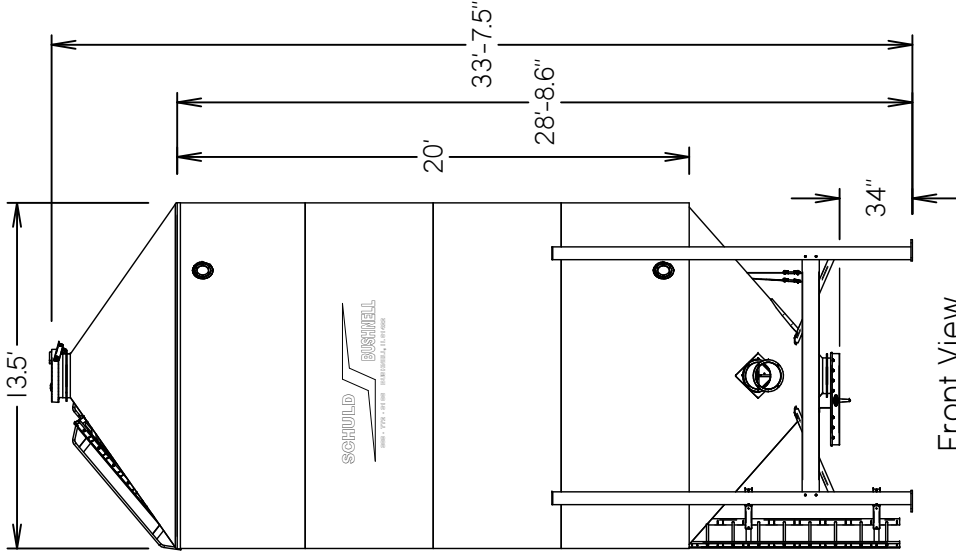

Standard Accessory Orientation Seed Bin 13.5 x 20 With Roof Ladder - 3,334 CU. FT.
 (2,974 To 3,141 Seed Units)

Top View

Front View

Left View

Back View

Right View

Bottom View

SCHULD / BUSHNELL

P.O. BOX 179 • 380 EAST MAIN STREET • BUSHNELL, ILLINOIS 61422
 Ph. 309-772-3106

Standard Accessory Orientation Seed Bin 13.5 x 20
 With Roof Ladder

DATE:
 MAY 20, 2019

DRAWN BY:
 R. NORRIS

PROPERTY OF:
 BUSHNELL ILLINOIS TANK COMPANY
 ALSO DBA SCHULD / BUSHNELL
 309-772-3106