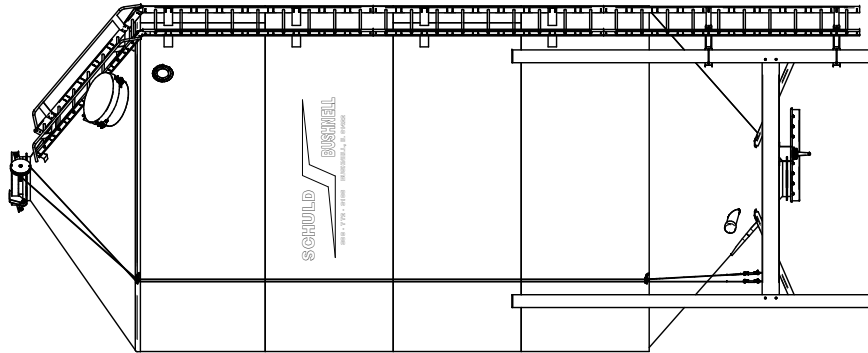

Standard Accessory Orientation Seed Bin 13.5 x 20 With Roof Ladder - 3,334 CU. FT.
 (2,974 To 3,141 Seed Units)

Top View

Front View

Left View

Back View

Right View

Bottom View

SCHULD / BUSHNELL

P.O. BOX 179 • 380 EAST MAIN STREET • BUSHNELL, ILLINOIS 61422
 Ph. 309-772-3106

Standard Accessory Orientation Seed Bin 13.5 x 20
 With Roof Ladder

DATE:
 MAY 20, 2019

DRAWN BY:
 R. NORRIS

PROPERTY OF:
 BUSHNELL ILLINOIS TANK COMPANY
 ALSO DBA SCHULD / BUSHNELL
 309-772-3106