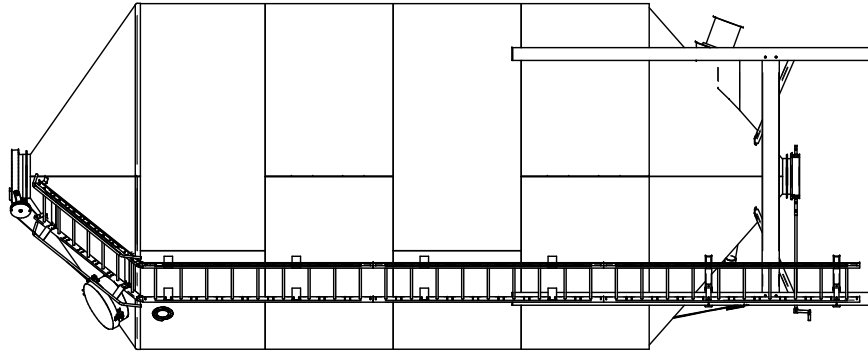

Standard Accessory Orientation Seed Bin 13.5 x 20 With Roof Ladder - 3,334 CU. FT.
 (2,974 To 3,141 Seed Units)

Top View

Front View

Left View

Back View

Right View

Bottom View

SCHULD / BUSHNELL

P.O. BOX 179 • 380 EAST MAIN STREET • BUSHNELL, ILLINOIS 61422
 Ph. 309-772-3106

Standard Accessory Orientation Seed Bin 13.5 x 20
 With Roof Ladder

DATE:
 MAY 20, 2019

DRAWN BY:
 R. NORRIS

PROPERTY OF:
 BUSHNELL ILLINOIS TANK COMPANY
 ALSO DBA SCHULD / BUSHNELL
 309-772-3106