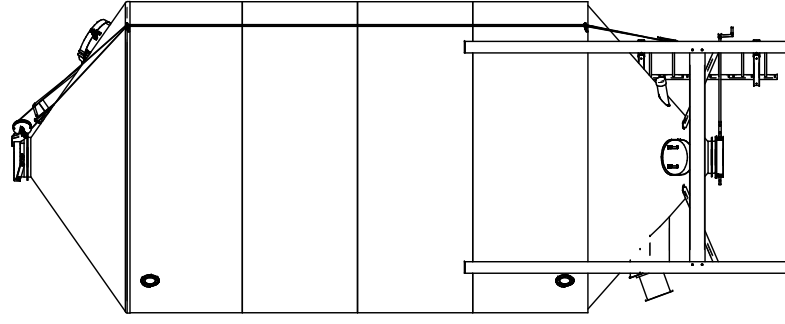

Standard Accessory Orientation Seed Bin 13.5 x 20 With Roof Ladder - 3,334 CU. FT.
 (2,974 To 3,141 Seed Units)

Top View

Front View

Left View

Back View

Right View

Bottom View

SCHULD / BUSHNELL

P.O. BOX 179 • 380 EAST MAIN STREET • BUSHNELL, ILLINOIS 61422
 Ph. 309-772-3106

Standard Accessory Orientation Seed Bin 13.5 x 20
 With Roof Ladder

DATE:
 MAY 20, 2019

DRAWN BY:
 R. NORRIS

PROPERTY OF:
 BUSHNELL ILLINOIS TANK COMPANY
 ALSO DBA SCHULD / BUSHNELL
 309-772-3106