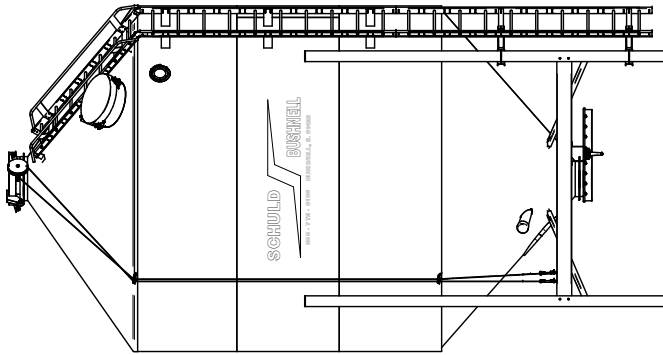

Standard Accessory Orientation Seed Bin 13.5 x 12 With Roof Ladder - 2,194 CU. FT.
 (1,957 To 2,067 Seed Units)

Front View

Top View

Left View

Back View

Right View

Bottom View

SCHULD / BUSHNELL

P.O. BOX 179 • 380 EAST MAIN STREET • BUSHNELL, ILLINOIS 61422
 Ph. 309-772-3106

Standard Accessory Orientation Seed Bin 13.5 x 12
 With Roof Ladder

DATE:
 MAY 20, 2019

DRAWN BY:
 R. NORRIS

PROPERTY OF:
 BUSHNELL ILLINOIS TANK COMPANY
 ALSO DBA SCHULD / BUSHNELL
 309-772-3106