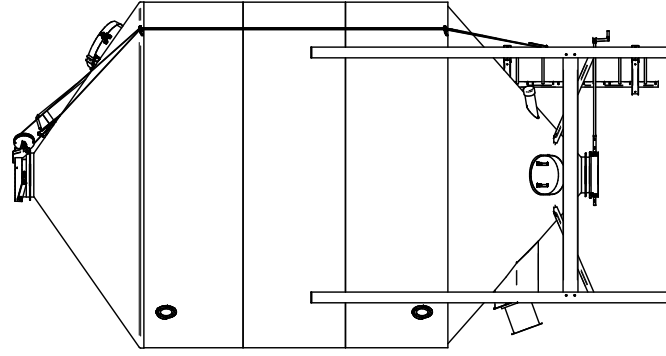

Standard Accessory Orientation Seed Bin 13.5 x 12 With Roof Ladder - 2,194 CU. FT.
 (1,957 To 2,067 Seed Units)

Front View

Top View

Left View

Back View

Right View

Bottom View

SCHULD / BUSHNELL

P.O. BOX 179 • 380 EAST MAIN STREET • BUSHNELL, ILLINOIS 61422
 Ph. 309-772-3106

Standard Accessory Orientation Seed Bin 13.5 x 12
 With Roof Ladder

DATE:
 MAY 20, 2019

DRAWN BY:
 R. NORRIS

PROPERTY OF:
 BUSHNELL ILLINOIS TANK COMPANY
 ALSO DBA SCHULD / BUSHNELL
 309-772-3106