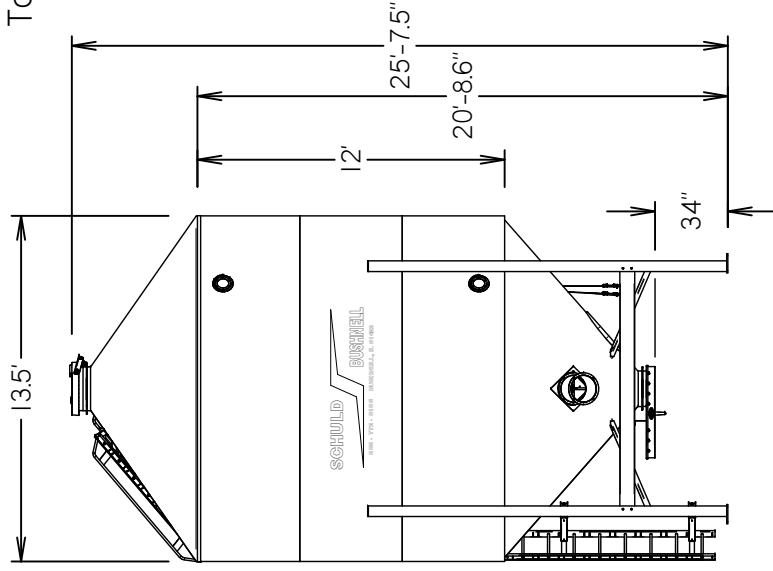

Standard Accessory Orientation Seed Bin 13.5 x 12 With Roof Ladder - 2,194 CU. FT.
 (1,957 To 2,067 Seed Units)

Front View

Top View

Left View

Back View

Right View

Bottom View

SCHULD / BUSHNELL

P.O. BOX 179 • 380 EAST MAIN STREET • BUSHNELL, ILLINOIS 61422
 Ph. 309-772-3106

Standard Accessory Orientation Seed Bin 13.5 x 12
 With Roof Ladder

DATE:
 MAY 20, 2019

DRAWN BY:
 R. NORRIS

PROPERTY OF:
 BUSHNELL ILLINOIS TANK COMPANY
 ALSO DBA SCHULD / BUSHNELL
 309-772-3106