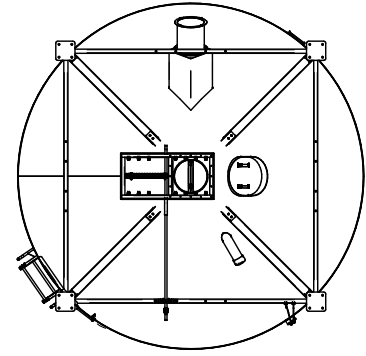

Standard Accessory Orientation Seed Bin 13.5 x 12 With Roof Ladder - 2,194 CU. FT.
 (1,957 To 2,067 Seed Units)

Front View

Top View

Left View

Back View

Right View

Bottom View

SCHULD / BUSHNELL

P.O. BOX 179 • 380 EAST MAIN STREET • BUSHNELL, ILLINOIS 61422
 Ph. 309-772-3106

Standard Accessory Orientation Seed Bin 13.5 x 12
 With Roof Ladder

DATE:
 MAY 20, 2019

DRAWN BY:
 R. NORRIS

PROPERTY OF:
 BUSHNELL ILLINOIS TANK COMPANY
 ALSO DBA SCHULD / BUSHNELL
 309-772-3106