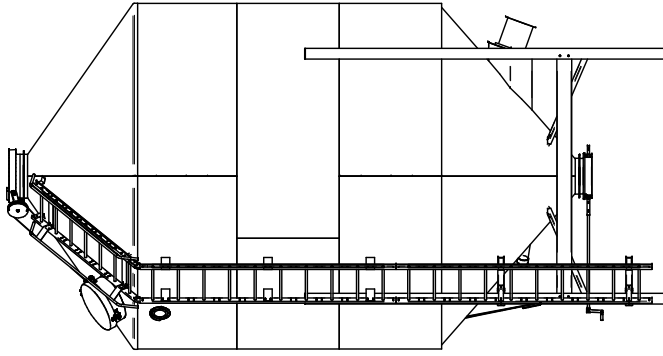

Standard Accessory Orientation Seed Bin 13.5 x 12 With Roof Ladder - 2,194 CU. FT.
 (1,957 To 2,067 Seed Units)

Front View

Top View

Left View

Back View

Right View

Bottom View

SCHULD / BUSHNELL

P.O. BOX 179 • 380 EAST MAIN STREET • BUSHNELL, ILLINOIS 61422
 Ph. 309-772-3106

Standard Accessory Orientation Seed Bin 13.5 x 12
 With Roof Ladder

DATE:
 MAY 20, 2019

DRAWN BY:
 R. NORRIS

PROPERTY OF:
 BUSHNELL ILLINOIS TANK COMPANY
 ALSO DBA SCHULD / BUSHNELL
 309-772-3106