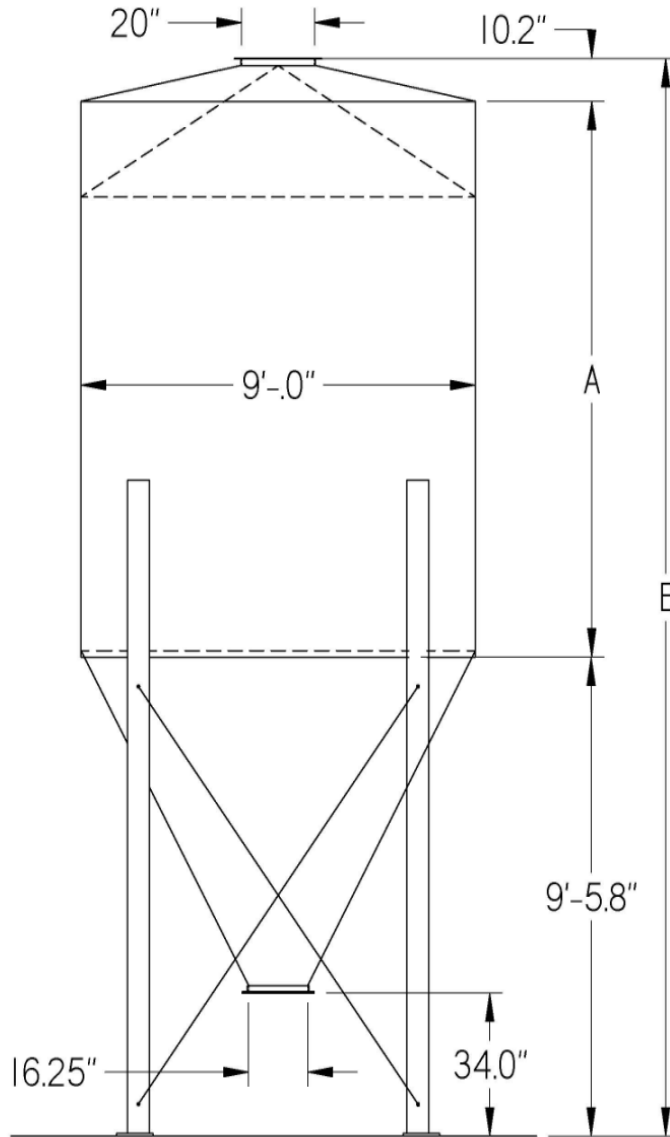

LP60 9' Diameter Dimensions & Cu. Ft. Capacity

Welded Bin LP60 MODEL	Net Total Cu Ft	Dimension "A"	Dimension "B"
LP60 9x8	592	8'	18'-4"
LP60 9x9	652	9'	19'-4"
LP60 9x10	713	10'	20'-4"
LP60 9x11	773	11'	21'-4"
LP60 9x12	834	12'	22'-4"
LP60 9x13	894	13'	23'-4"
LP60 9x14	954	14'	24'-4"
LP60 9x15	1,015	15'	25'-4"
LP60 9x16	1,075	16'	26'-4"
LP60 9x17	1,135	17'	27'-4"
LP60 9x18	1,196	18'	28'-4"
LP60 9x19	1,256	19'	29'-4"
LP60 9x20	1,317	20'	30'-4"
LP60 9x21	1,377	21'	31'-4"
LP60 9x22	1,437	22'	32'-4"
LP60 9x23	1,498	23'	33'-4"
LP60 9x24	1,558	24'	34'-4"
LP60 9x25	1,619	25'	35'-4"
LP60 9x26	1,679	26'	36'-4"
LP60 9x27	1,739	27'	37'-4"
LP60 9x28	1,800	28'	38'-4"
LP60 9x29	1,860	29'	39'-4"
LP60 9x30	1,920	30'	40'-4"
LP60 9x31	1,981	31'	41'-4"
LP60 9x32	2,041	32'	42'-4"
LP60 9x33	2,102	33'	43'-4"
LP60 9x34	2,162	34'	44'-4"
LP60 9x35	2,222	35'	45'-4"
LP60 9x36	2,283	36'	46'-4"
LP60 9x37	2,343	37'	47'-4"
LP60 9x38	2,403	38'	48'-4"
LP60 9x39	2,464	39'	49'-4"
LP60 9x40	2,524	40'	50'-4"
LP60 9x41	2,585	41'	51'-4"
LP60 9x42	2,645	42'	52'-4"
LP60 9x43	2,705	43'	53'-4"
LP60 9x44	2,766	44'	54'-4"
LP60 9x45	2,826	45'	55'-4"
LP60 9x46	2,886	46'	56'-4"
LP60 9x47	2,947	47'	57'-4"
LP60 9x48	3,007	48'	58'-4"
LP60 9x49	3,068	49'	59'-4"
LP60 9x50	3,128	50'	60'-4"
LP60 9x51	3,188	51'	61'-4"
LP60 9x52	3,249	52'	62'-4"
LP60 9x53	3,309	53'	63'-4"
LP60 9x54	3,370	54'	64'-4"
LP60 9x55	3,430	55'	65'-4"
LP60 9x56	3,490	56'	66'-4"
LP60 9x57	3,551	57'	67'-4"
LP60 9x58	3,611	58'	68'-4"
LP60 9x59	3,671	59'	69'-4"
LP60 9x60	3,732	60'	70'-4"