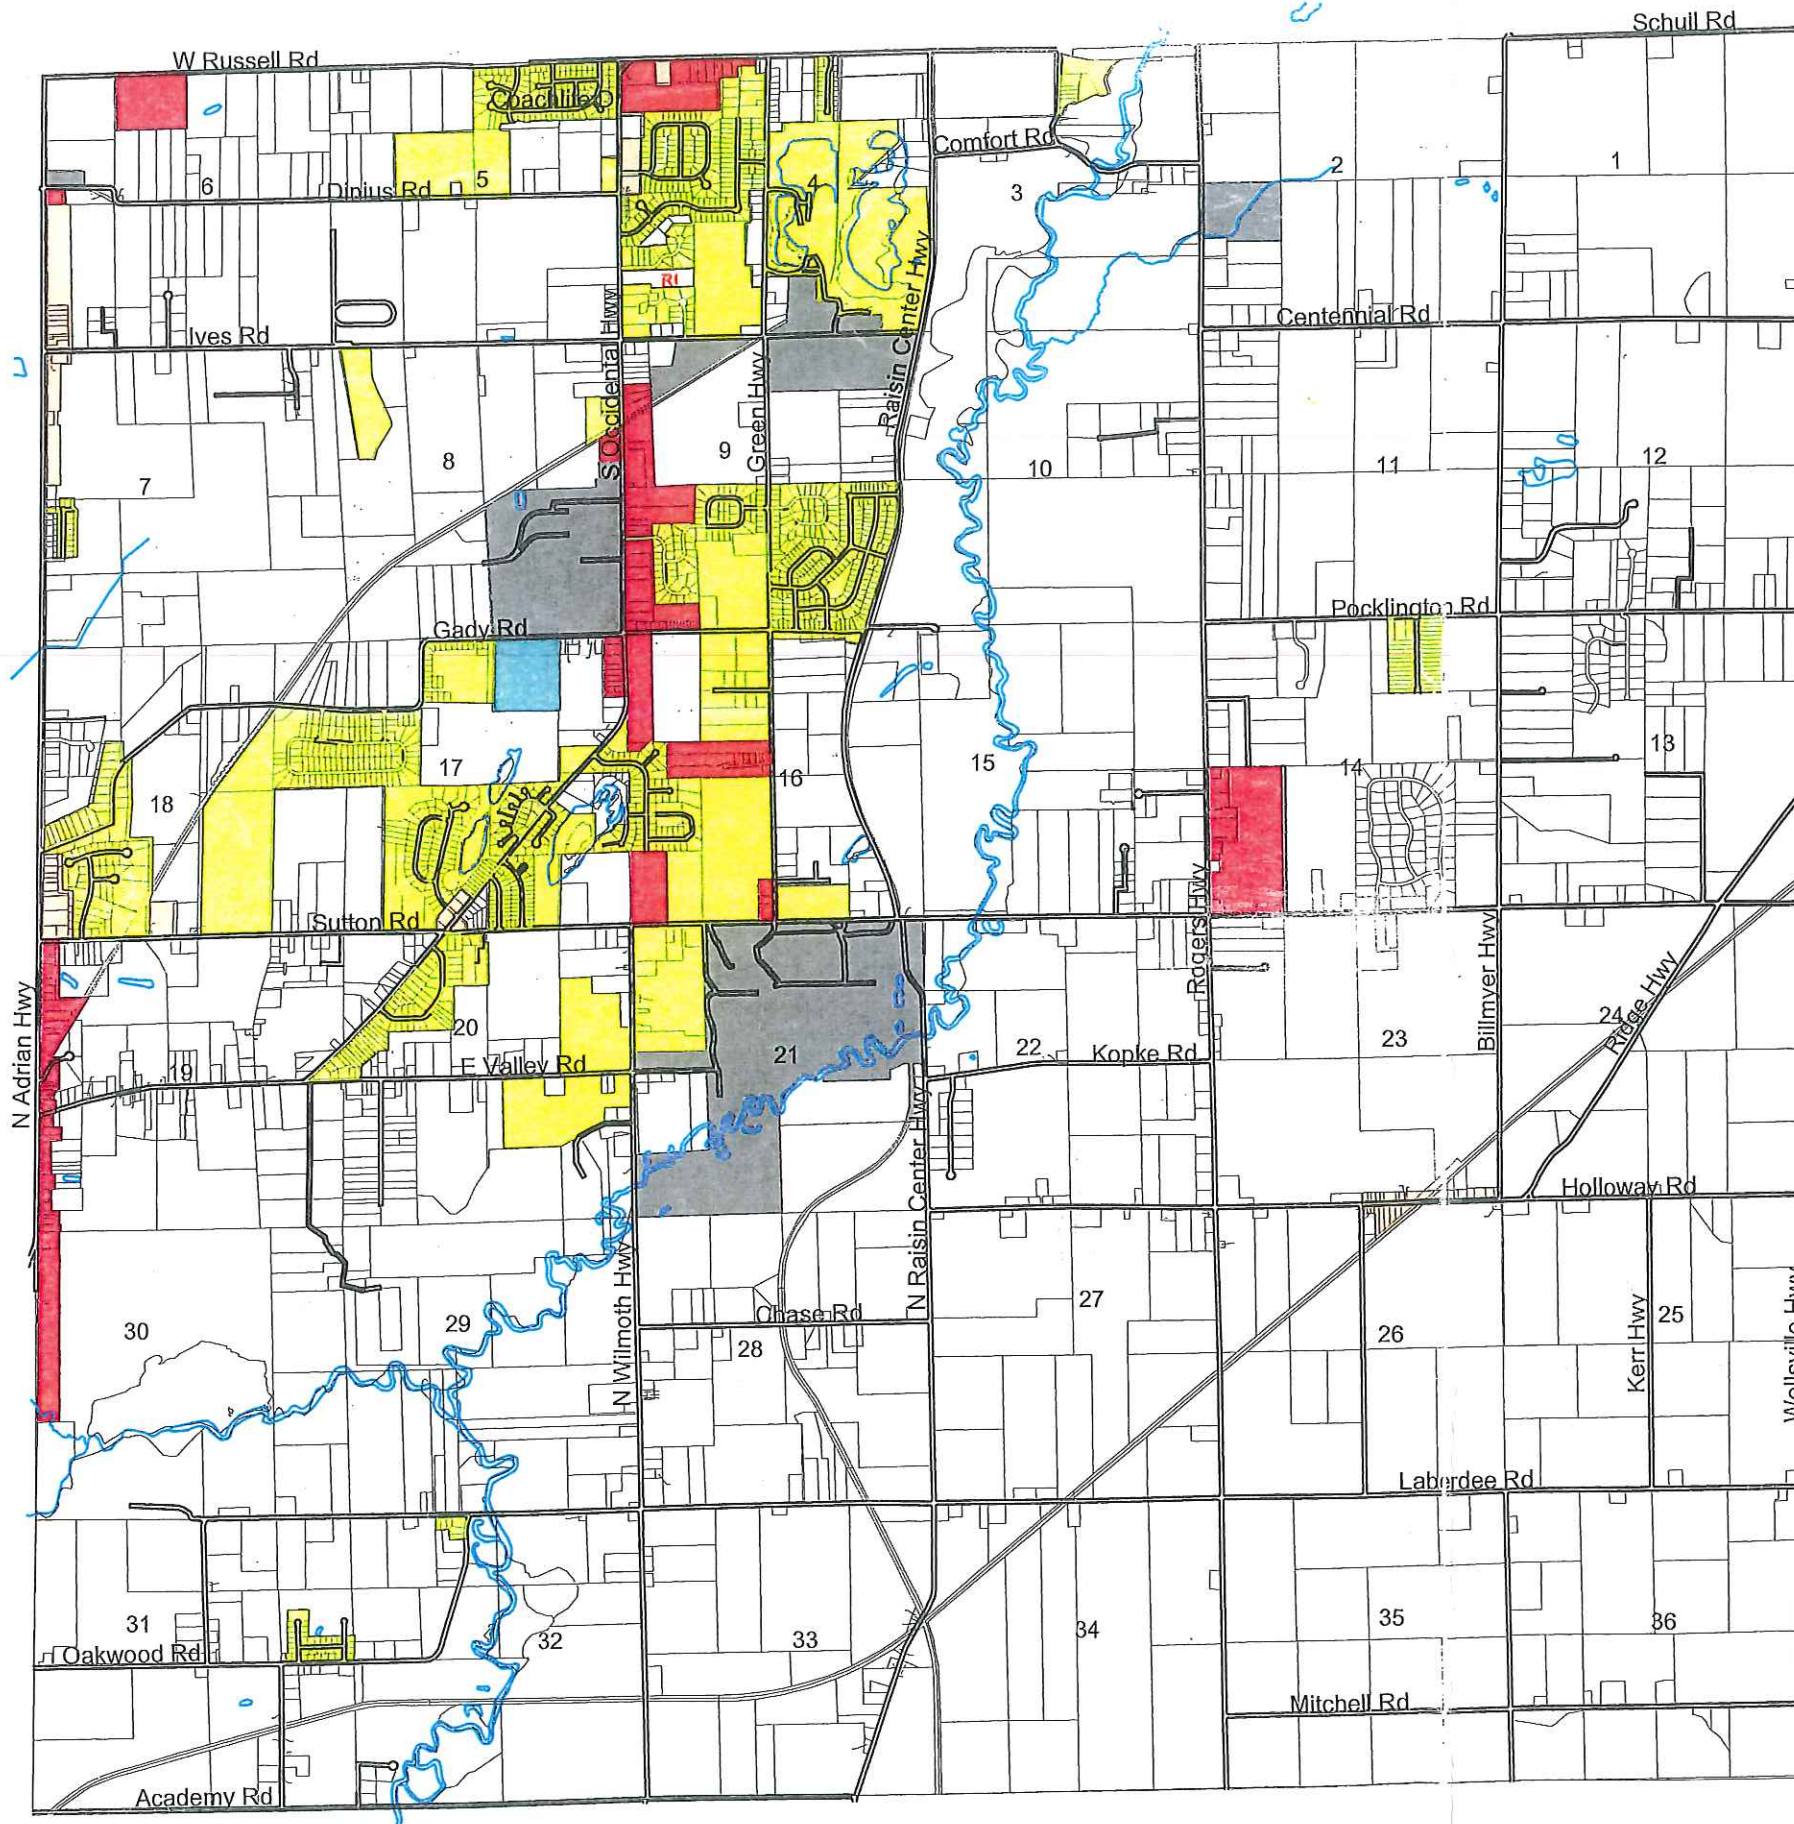

RAISIN CHARTER TOWNSHIP Lenawee County, Michigan

ZONING

LEGEND

-  A-1 Agricultural District
-  R-1 Residential Single Family District
-  RM-1 Residential Multiple District
-  C-1 Commercial Local Service District
-  C-2 Commercial General Service District
-  I-1 Light Industrial District

Revised To: March 8, 2006