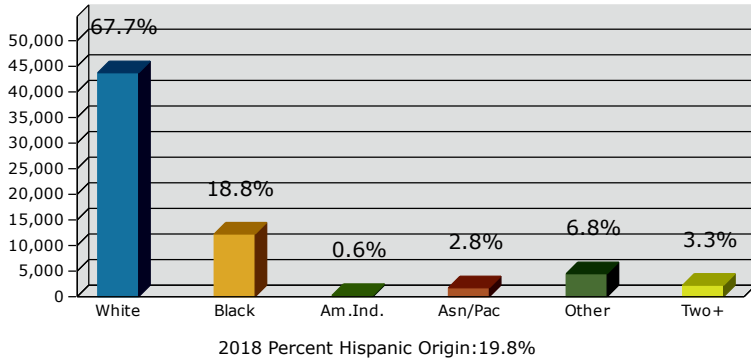

2018 Population by Race

2018 Population by Age

Households

2018 Home Value

2018-2023 Annual Growth Rate

Household Income

Source: U.S. Census Bureau, Census 2010 Summary File 1. Esri forecasts for 2018 and 2023.