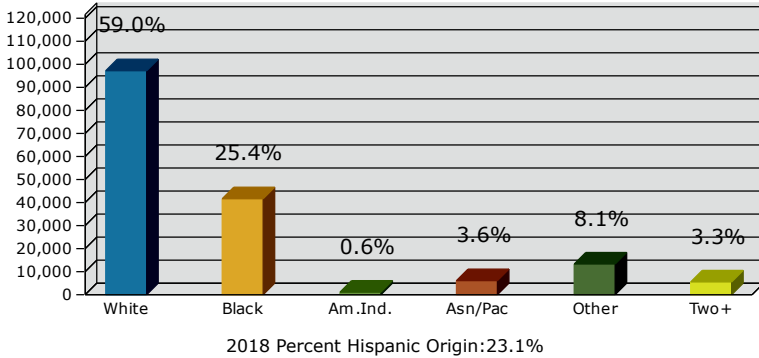

Households

2018 Population by Race