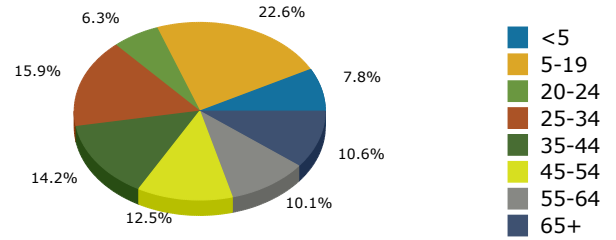

2018 Population by Race

2018 Population by Age

Households

2018 Home Value

2018-2023 Annual Growth Rate

Household Income

Source: U.S. Census Bureau, Census 2010 Summary File 1. Esri forecasts for 2018 and 2023.