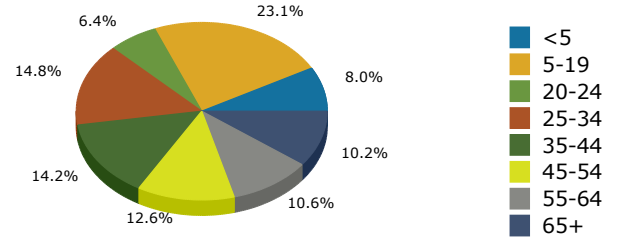

2018 Population by Race

2018 Population by Age

Households

2018 Home Value

2018-2023 Annual Growth Rate

Household Income

Source: U.S. Census Bureau, Census 2010 Summary File 1. Esri forecasts for 2018 and 2023.