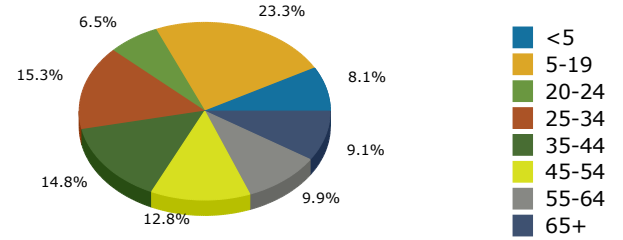

2018 Population by Race

2018 Population by Age

Households

2018 Home Value

2018-2023 Annual Growth Rate

Household Income

Source: U.S. Census Bureau, Census 2010 Summary File 1. Esri forecasts for 2018 and 2023.