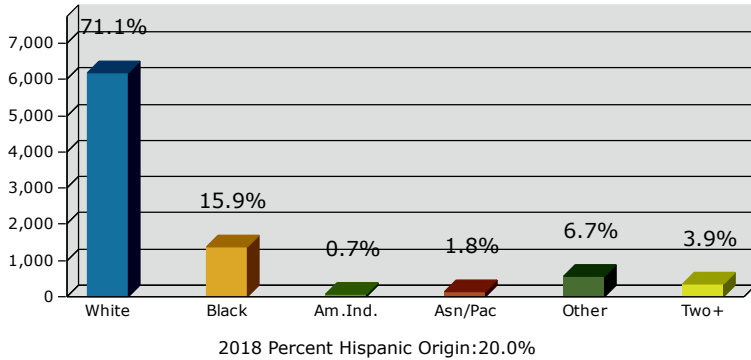

2018 Population by Race

2018 Population by Age

Households

2018 Home Value

2018-2023 Annual Growth Rate

Household Income

Source: U.S. Census Bureau, Census 2010 Summary File 1. Esri forecasts for 2018 and 2023.