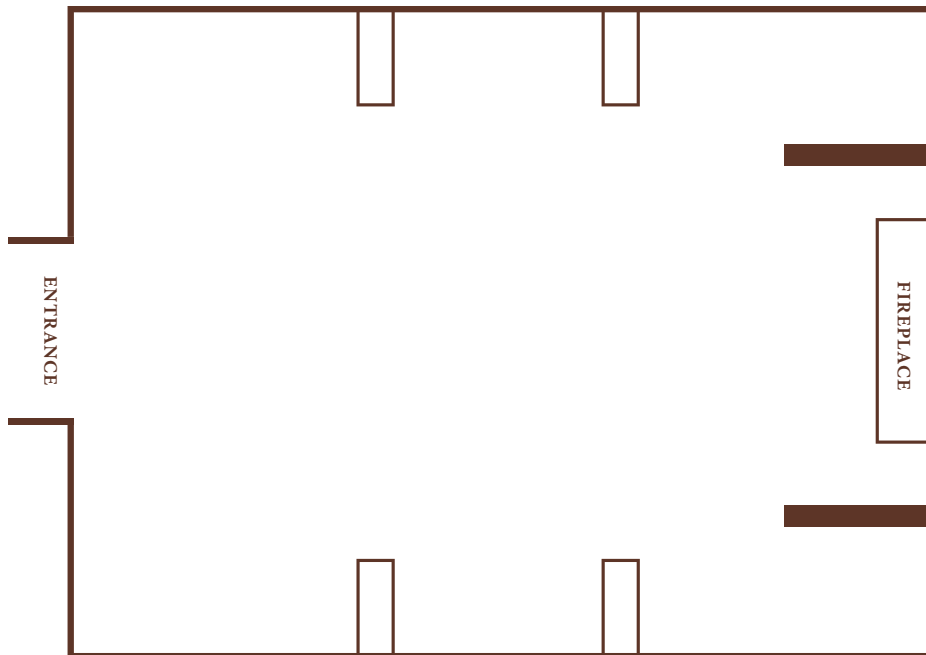

### ENGLISH ROOM

Inspired by British social clubs, the English Room features a collection of original artwork across its dark lacquered wood walls, sophisticated banquette seating, and a regal fireplace as the room's focal point. *The English Room accommodates up to 80 guests and is ideal for bridal and baby showers, holiday celebrations, and intimate meetings.*

### ROOM DETAILS

Size (sq. ft.)	1,584
Dimensions (ft.)	36' x 44'
Chandelier Height (ft.)	8' 4"
Ceiling Height (ft.)	9' 10"

### FLOORPLAN