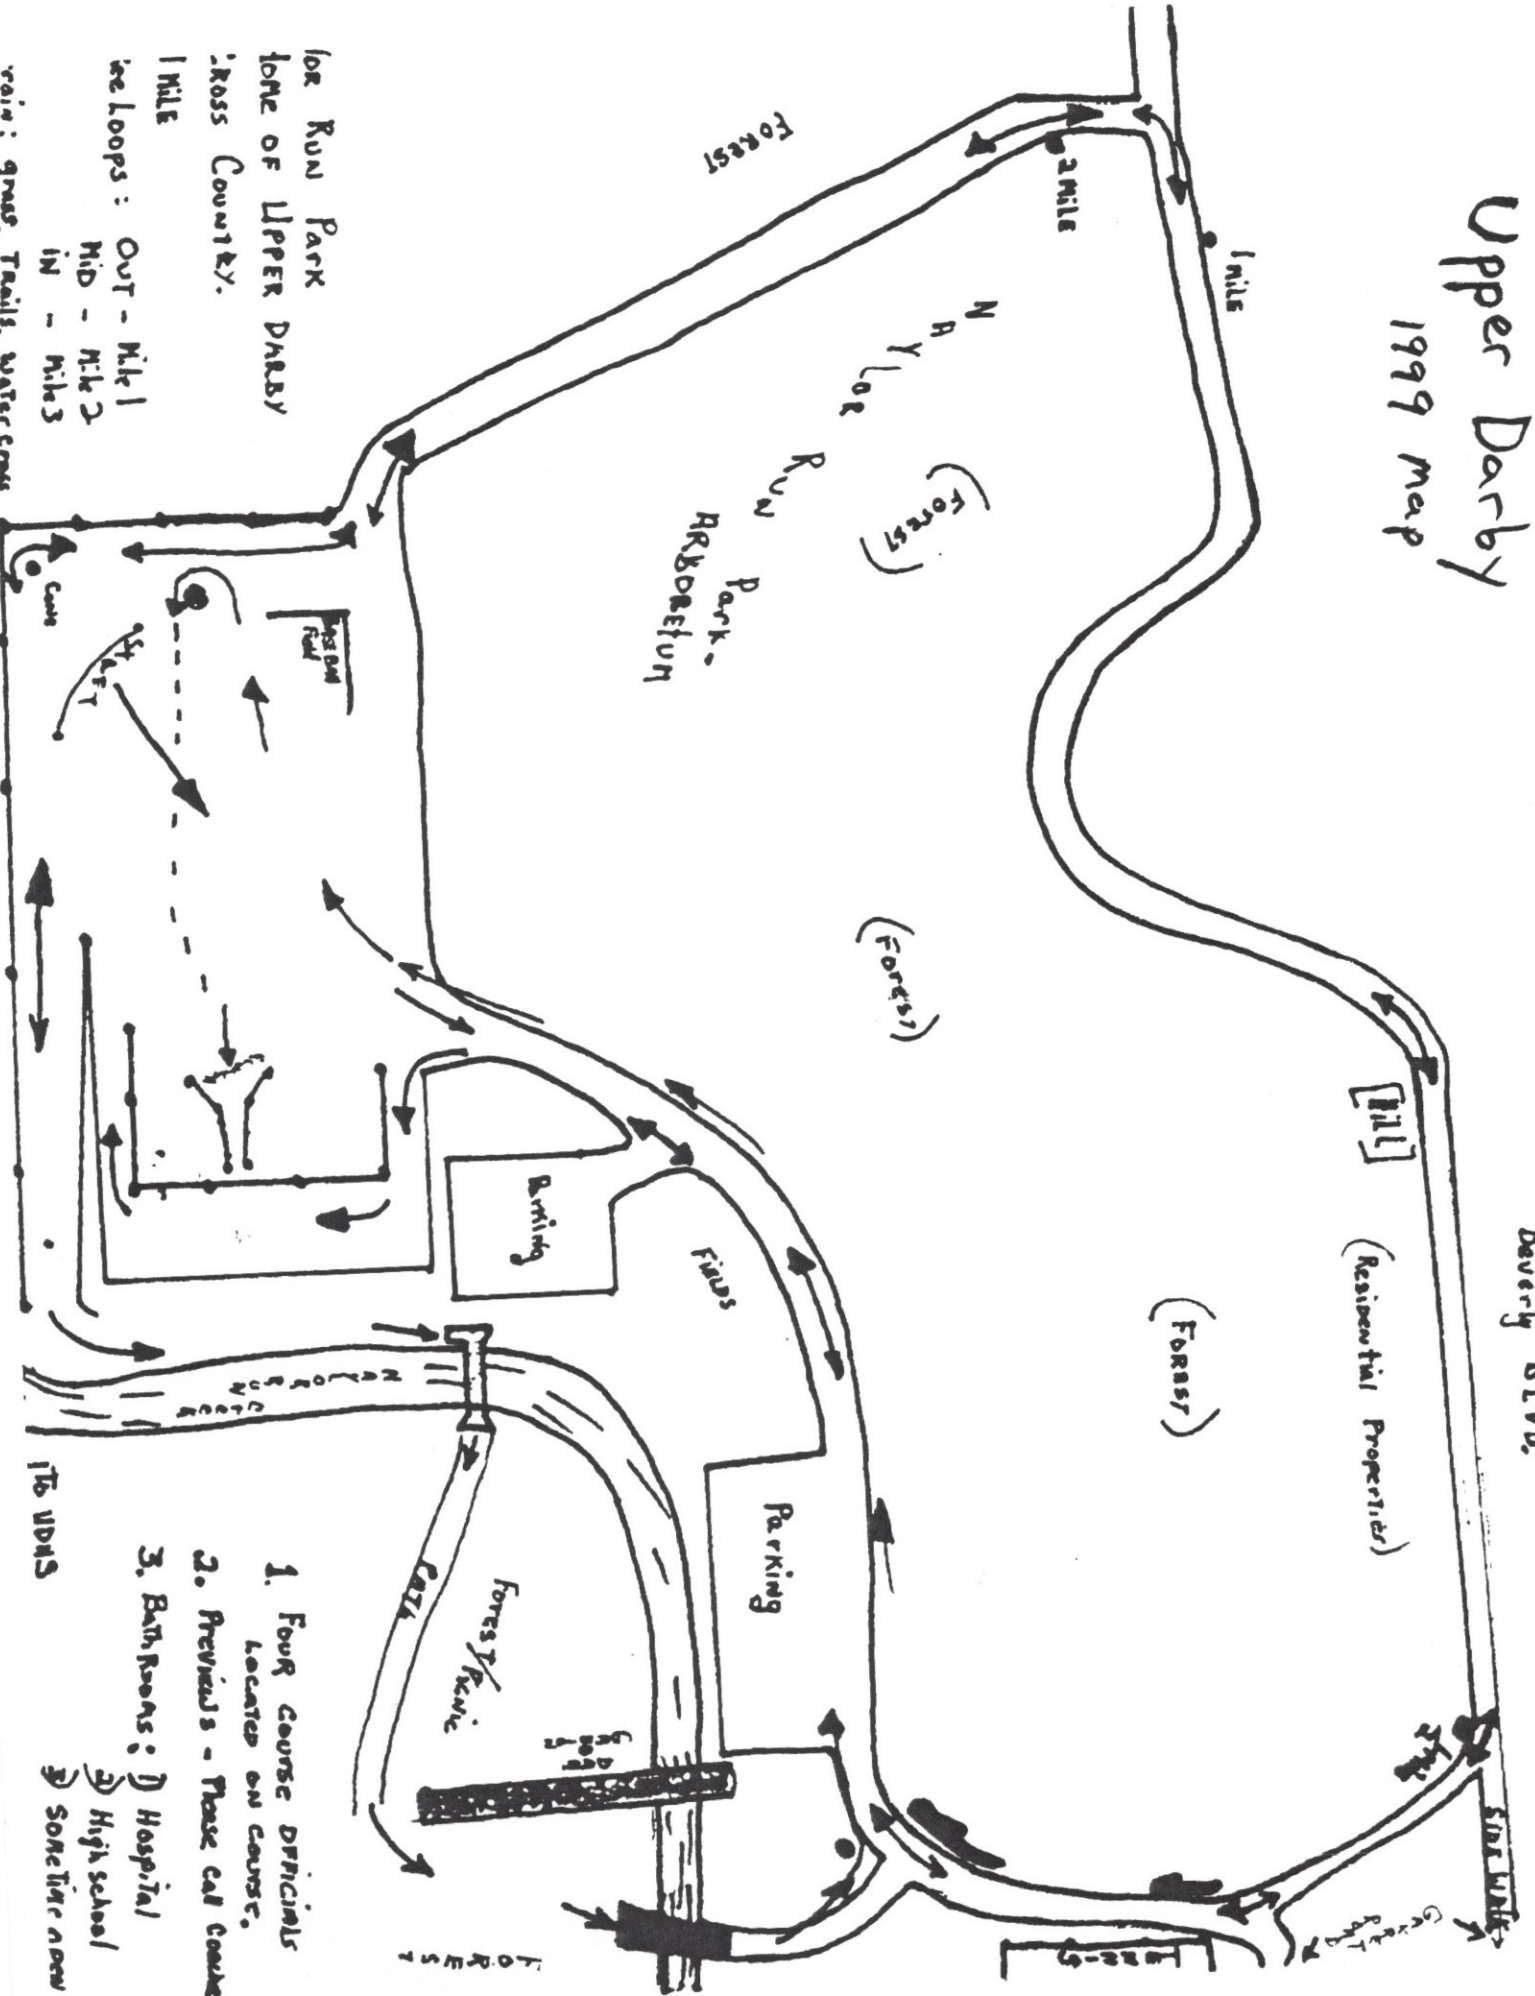

Upper Darby 1999 map

Beverly BLVD.

for Run Park
HOME OF UPPER DARBY
Cross Country.
1 mile
ice loops : Out - 1 mile
Mid - 1 mile
in - 1 mile

rain: grass, Trails, water cross
snow: Run...

1. Four course officials located on course.
2. Previews - Please call coaches
3. Bathrooms :
 - 1) Hospital
 - 2) High school
 - 3) Somerlicrew