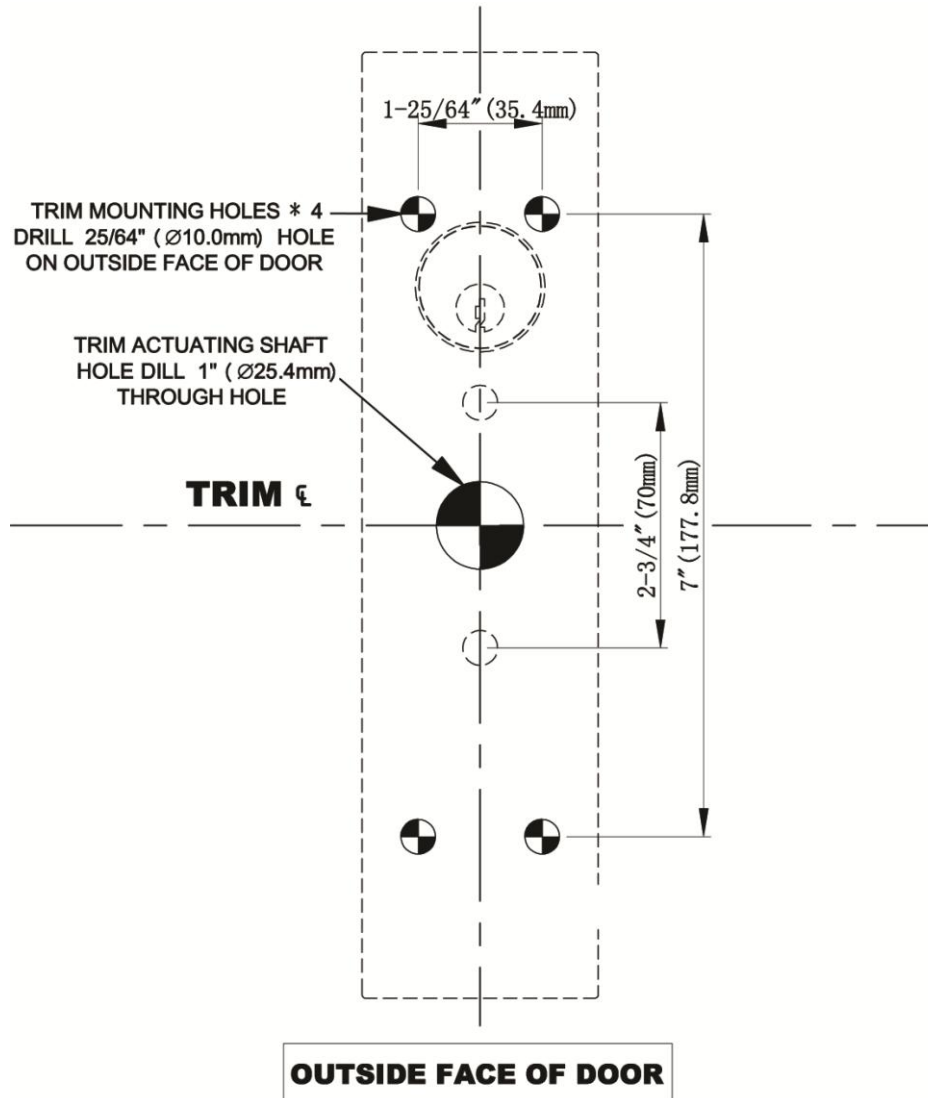

Philadelphia Hardware Group – www.philihardware.com
6590 Top Gun St., San Diego, CA. 92121 Tel: 800-545-2309 Fax: 800-828-0988

Revision Date: Dec. 2014

Template – Advantage Exit Device Outside Trim
900ETL – Exit Device Escutcheon Lever Trim
For Metal & Wood Doors

Drawing is not to scale.

SAN DIEGO

CHICAGO

ATLANTA