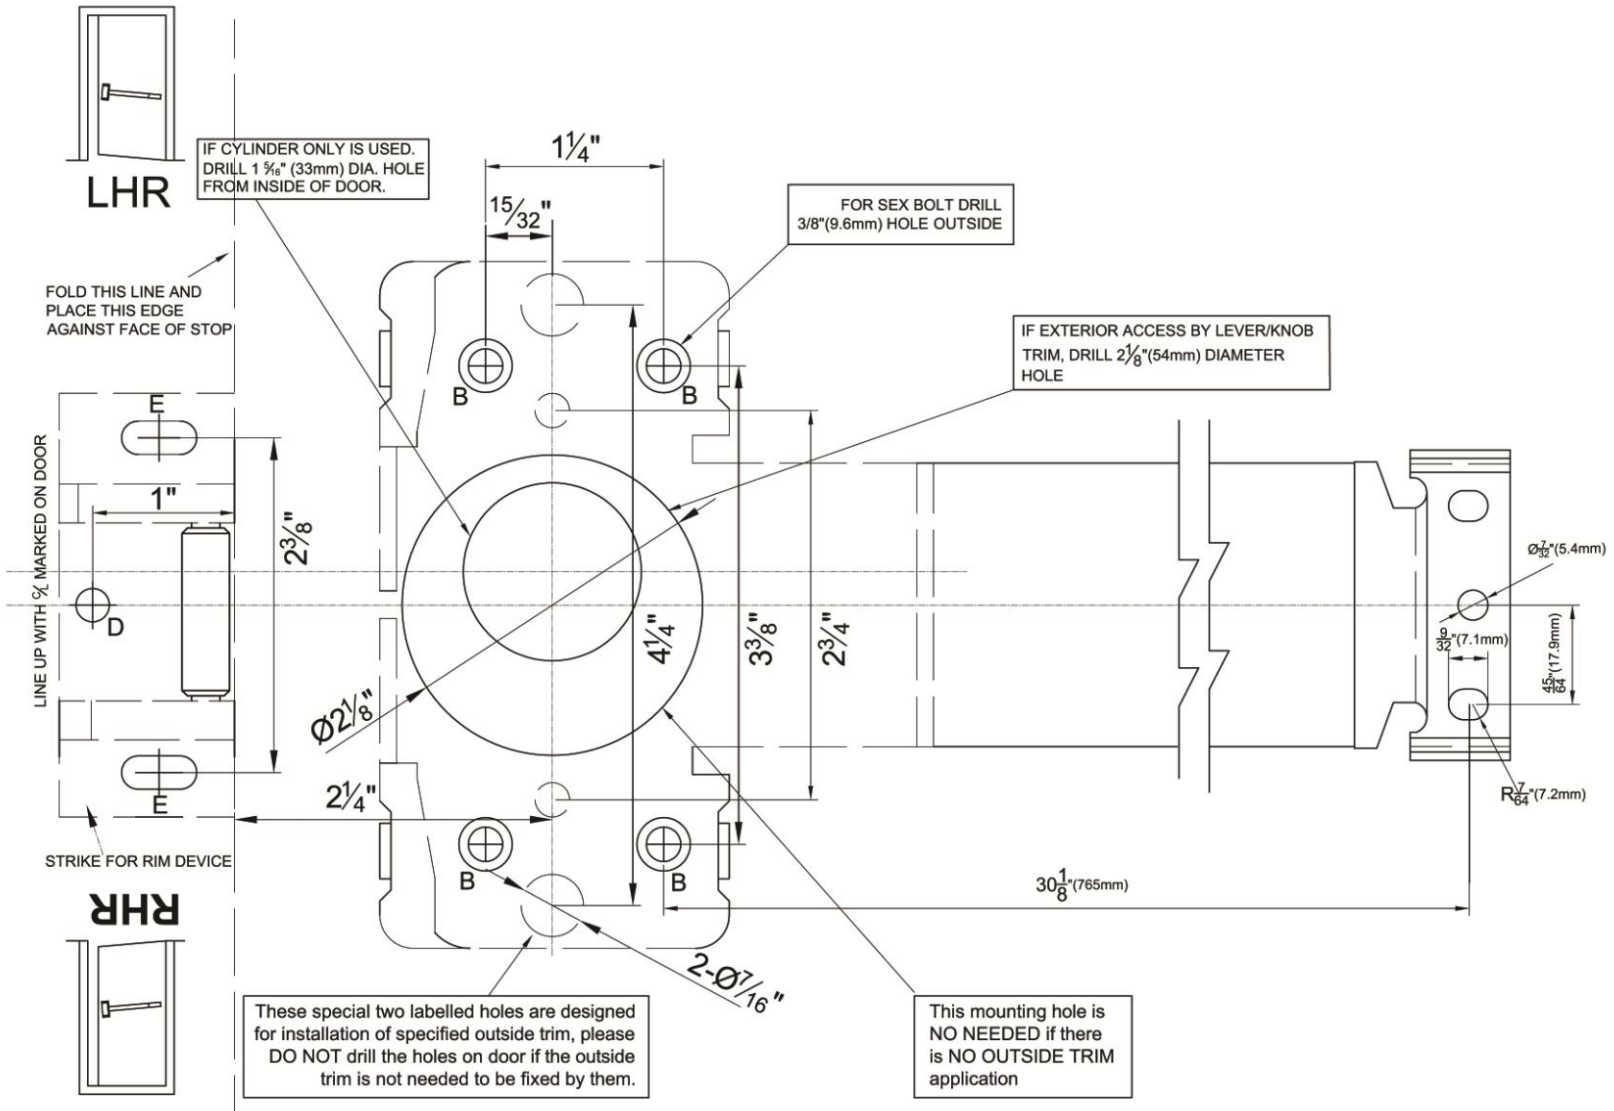

Philadelphia Hardware Group – www.philihardware.com
 6590 Top Gun St., San Diego, CA. 92121 Tel: 800-545-2309 Fax: 800-828-0988

Revision Date: Dec. 2014

Template – Advantage 2500 Series Exit Device
 Rim & Fire Rated Rim Device
 For Metal & Wood Doors

Drawing is not to scale.

SAN DIEGO

CHICAGO

ATLANTA