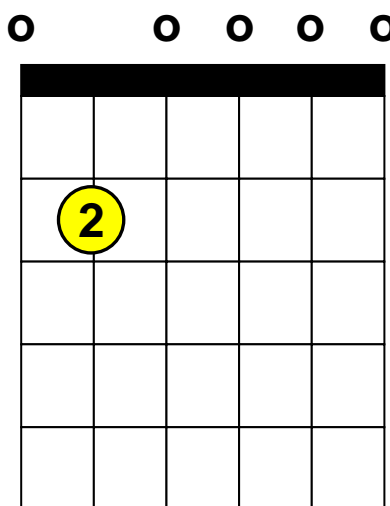

Beginning Guitar Lessons - Regular Chords

Basic "E" Chords

E (E Major), Em (E minor), E Maj7 (E Major 7th), E7 (E 7th),
Em7 (E minor 7th), Esus4 (E suspended 4th).

E

Em

E Maj7

E7

Em7

Esus4

X = Do not play this string.

O = Open string.