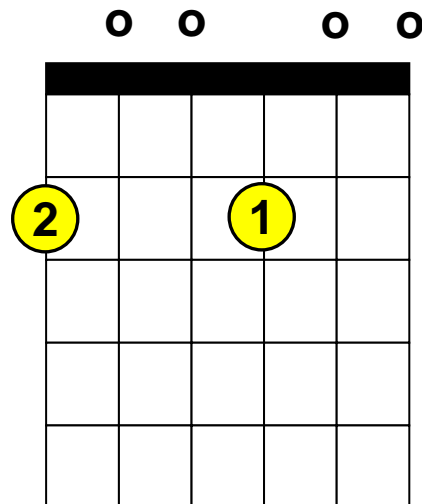

Horse with no Name (Intro Only)

Em and the D6add9/F# Chords

Em

D6add9/F#

O = Open string.

AVCSS
GUITAR WORLD