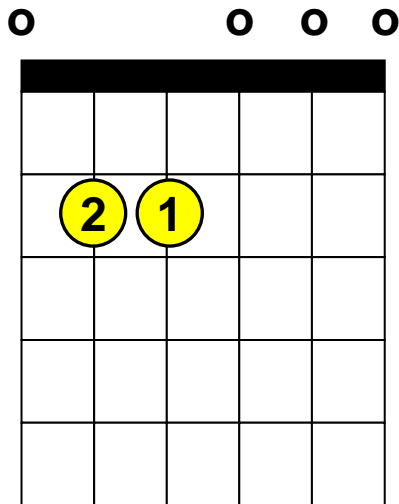

Horse with no Name (Intro Only)

Em and the D6add9/F# Chords

Em

D6add9/F#

O = Open string.

AVCSS
GUITAR WORLD