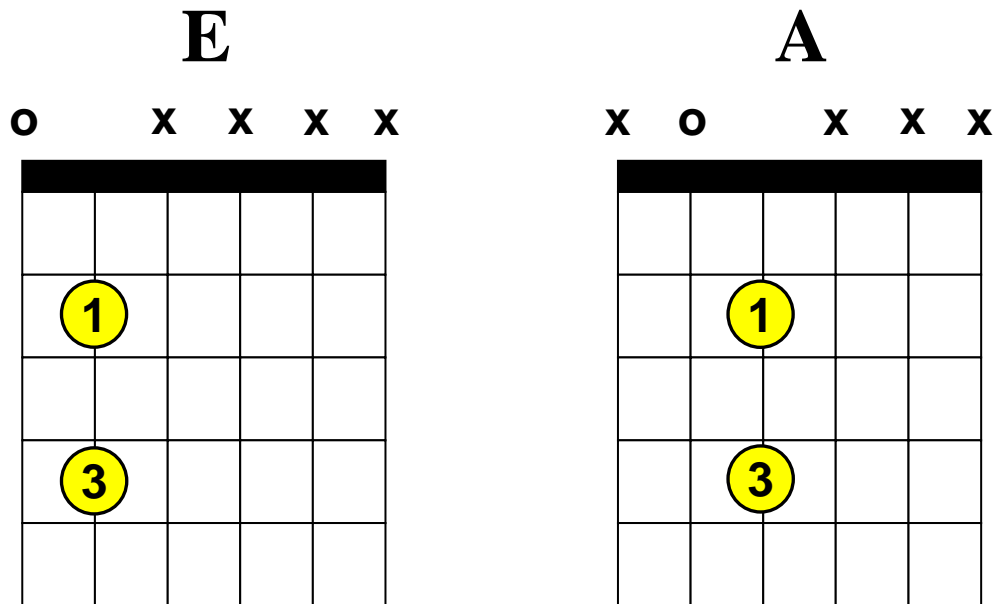

Basic Blues / Boogie Riffs

"E" and "A" Chord Shapes

These are 2-String Blues / Boogie / Rock riffs that are very easy to play. These riffs are widely used, and can be heard in many popular Blues, Blue Grass, Rock, Country, and even Metal songs...

This riff is movable up and down the fret board to different chord shapes.

X = Do not play this string. O = Open string.

AVCSS
GUITAR WORLD
Nothing like it on the Web...