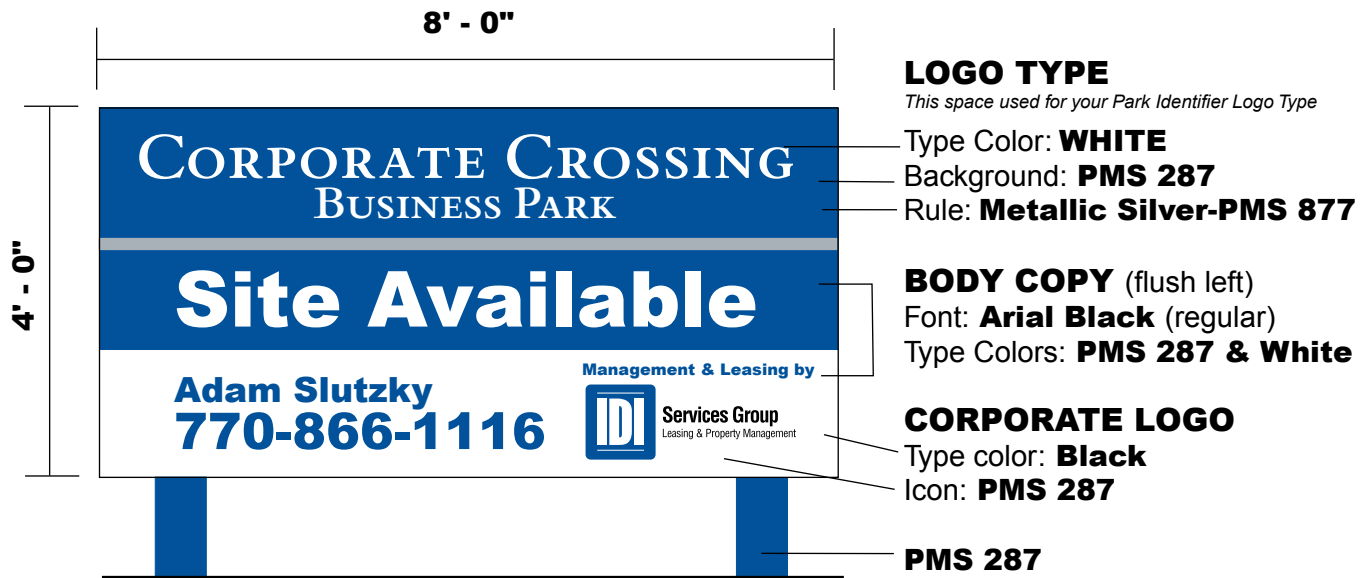

- 1-line
- 2-line

Services Group

Leasing & Property Management

IDISG Site Sign Specifications

STOCK: Plywood

6' - 0"

8' - 0"

WESTFORK

LOGO TYPE

*This space used for your
Park Identifier Logo Type*

Type Color: **WHITE**
Background: **PMS 287**
Rule: **Metallic Silver-
PMS 877**

BODY COPY

(flush left)
Font: **Arial Black** (regular)

Type Colors: **PMS 287
& white**

CORPORATE LOGO

(flush left)
Type color: **Black**
Icon: **PMS 287**

PMS 287

IDISG Site Sign Specifications

STOCK: Plywood

Same specs
as above

IDISG Site Sign Specifications

For 2 line site name

STOCK: Plywood

Same specs
as above

IDISG Site Sign Specifications

STOCK: Plywood

Same specs
as above

IDISG Site Sign Specifications

For 2 line site name

STOCK: Plywood