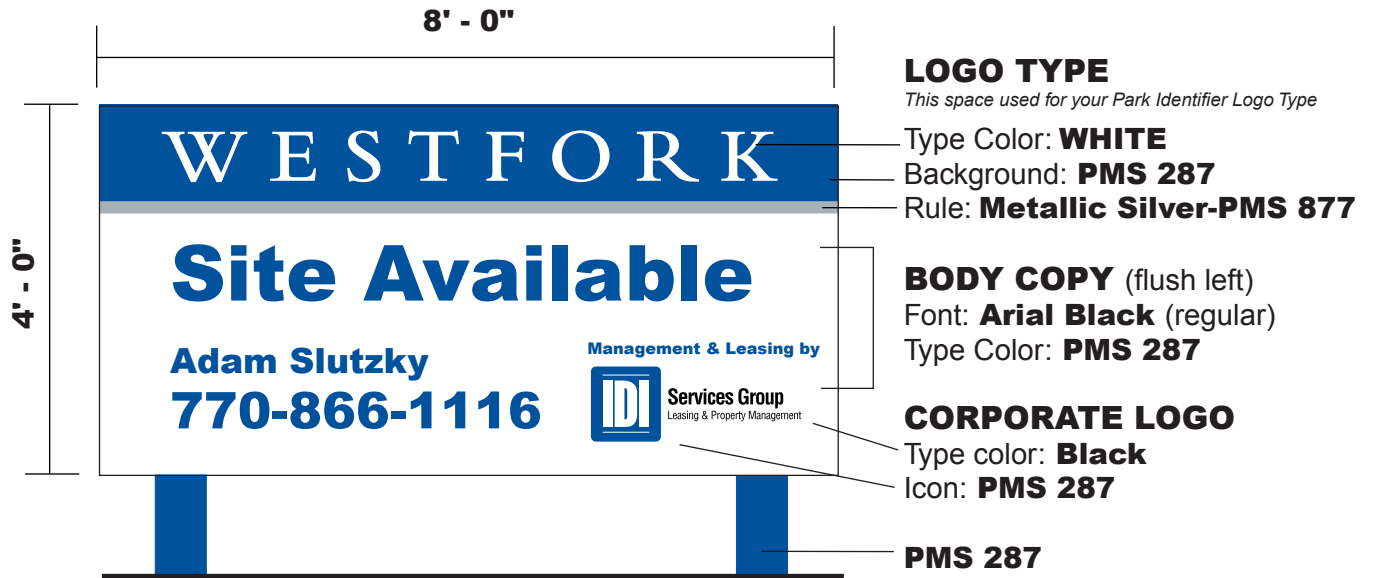

IDISG Property Signage

Vertical signage with white background

- 1-line
- 2-line

Vertical signage with blue background

- 1-line
- 2-line

Horizontal signage with white background

- 1-line
- 2-line

Horizontal signage with blue background

(flush left)
Type color: **Black**
Icon: **PMS 287**

PMS 287

IDISG Site Sign Specifications

STOCK: Plywood

LOGO TYPE

This space used for your Park Identifier Logo Type

Type Color: **WHITE**
Background: **PMS 287**
Rule: **Metallic Silver-PMS 877**

LOGO TYPE

*This space used for your
Park Identifier Logo Type*

Type Color: **WHITE**
Background: **PMS 287**
Rule: **Metallic Silver-
PMS 877**

BODY COPY

(flush left)
Font: **Arial Black** (regular)

Type Colors: **PMS 287
& white**

CORPORATE LOGO

(flush left)
Type color: **Black**
Icon: **PMS 287**

PMS 287

IDISG Site Sign Specifications

STOCK: Plywood

Same specs
as above

IDISG Site Sign Specifications

For 2 line site name