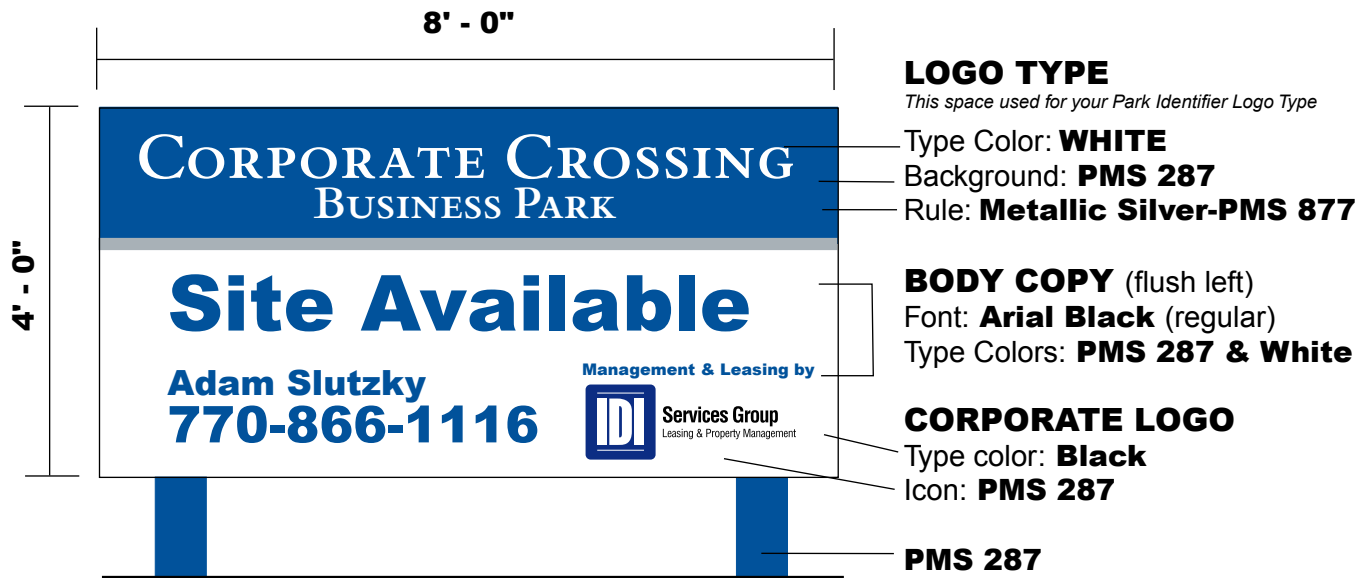

IDISG Site Sign Specifications

For 2 line site name

STOCK: Plywood