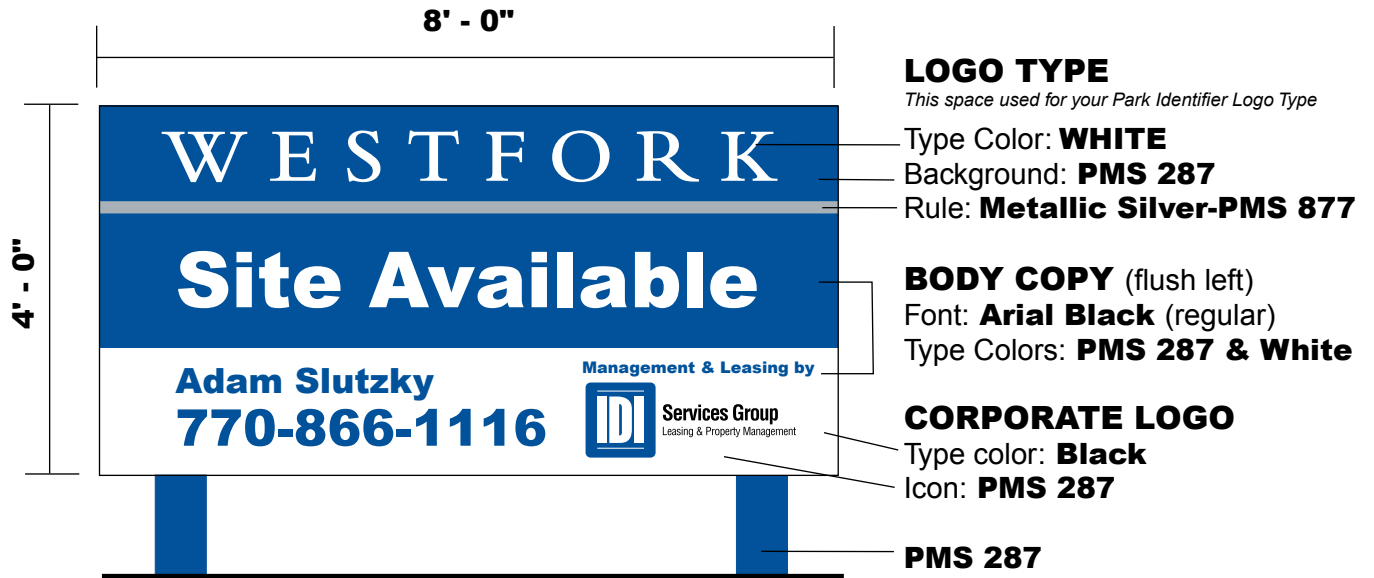

IDISG Property Signage

Vertical signage with white background

- 1-line
- 2-line

Vertical signage with blue background

- 1-line
- 2-line

Horizontal signage with white background

- 1-line
- 2-line

Horizontal signage with blue background

LOGO TYPE

*This space used for your
Park Identifier Logo Type*

Type Color: **WHITE**
Background: **PMS 287**
Rule: **Metallic Silver-
PMS 877**

BODY COPY

(flush left)
Font: **Arial Black** (regular)

Type Colors: **PMS 287
& white**

CORPORATE LOGO

(flush left)
Type color: **Black**
Icon: **PMS 287**

PMS 287

IDISG Site Sign Specifications

STOCK: Plywood

Same specs
as above

IDISG Site Sign Specifications

For 2 line site name

STOCK: Plywood

Same specs
as above

IDISG Site Sign Specifications

STOCK: Plywood

Same specs
as above

IDISG Site Sign Specifications

For 2 line site name

STOCK: Plywood