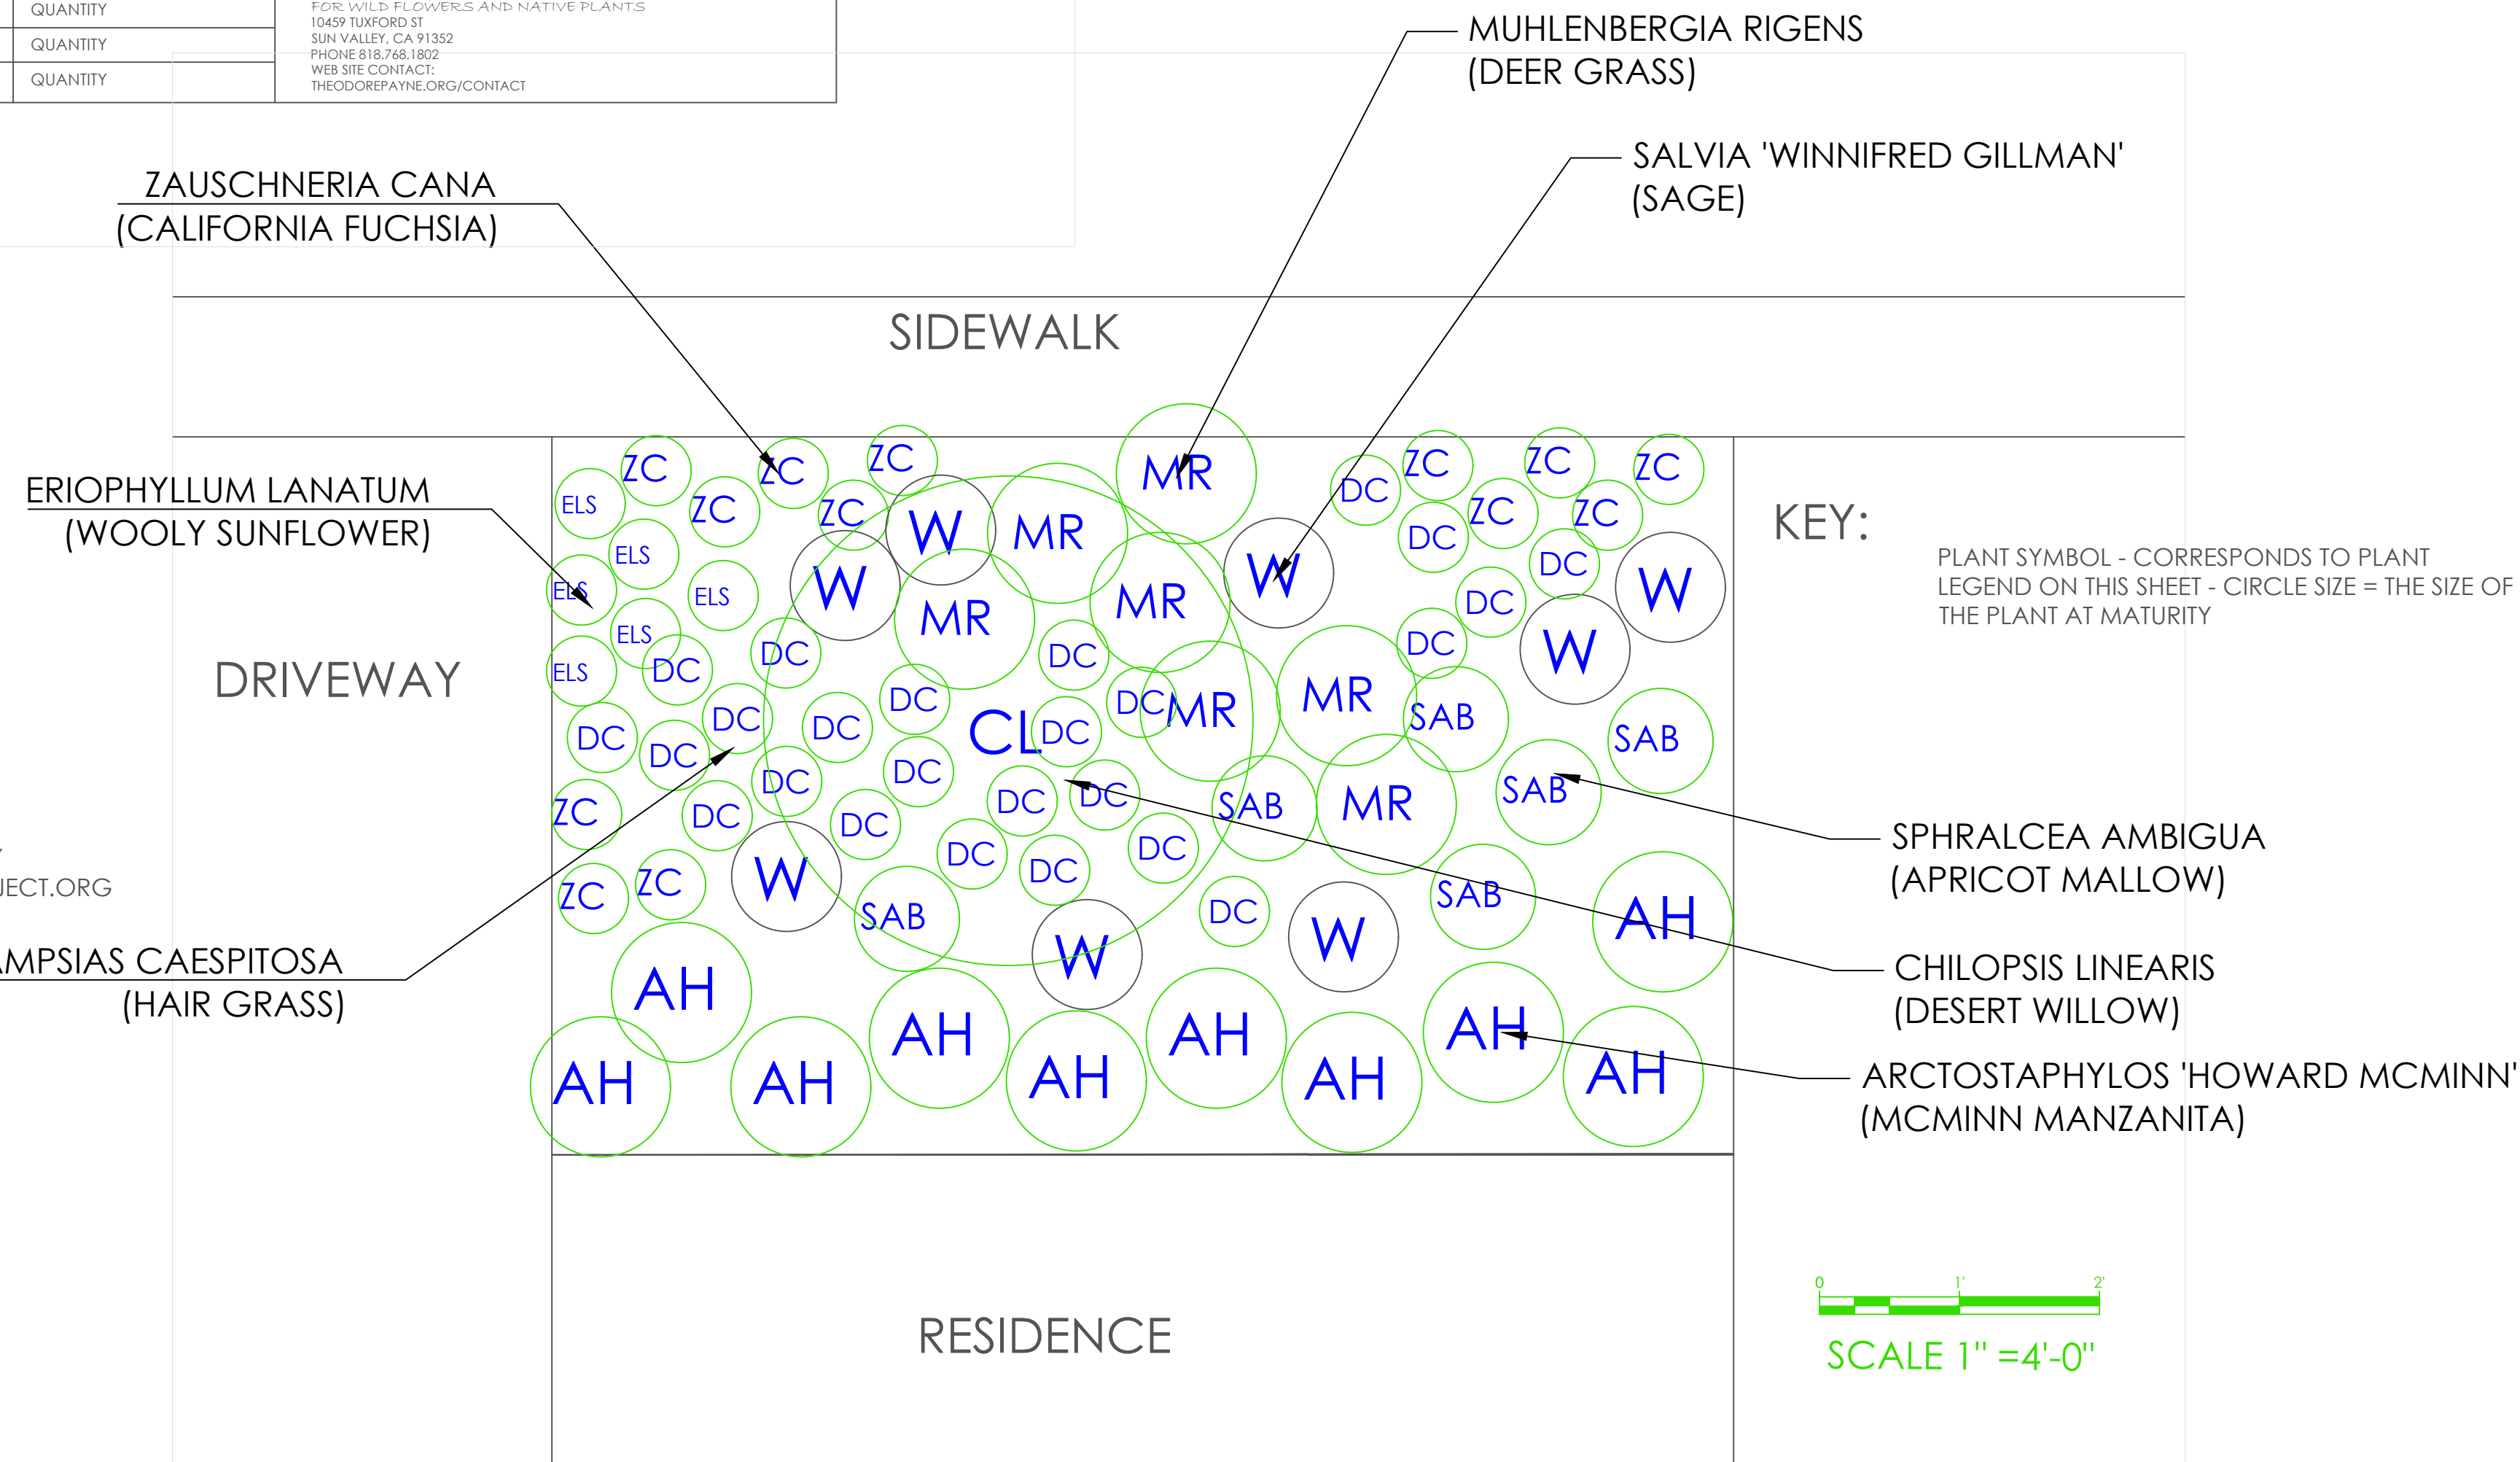

SITE NOTES - TYPICAL LAWN REMOVAL:

SITE NOTES ***

1. SITE PREPARATION- SHEET MULCH WHEN POSSIBLE TO REMOVE TURF. COVER EXISTING GRASS WITH 2 LAYERS OF NEWSPAPER (DO NOT UNFOLD LEAVE FOLDED) OR RECYCLED CARDBOARD (CHECK WITH LOCAL LARGE STORES FOR WHEN THEY PUT RECYCLING OUT) ; ADD 1-2" COMPOST; ADD 3" 'ARBOR MULCH' (USUALLY THE LEAST EXPENSIVE TYPE FROM GROUND UP TREE SERVICES). LET SET 1 - 2 MONTHS WITH 1X PER WEEK WATER.
2. INSTALL PLANT MATERIAL ADD OR SUBTRACT PLANTS IF NEEDED TO FILL YOUR SITE - THIS SITE IS 900 SF, PULL BACK MULCH, DIG HOLE, ADD PLANT AND PULL MULCH BACK. DO NOT MULCH RIGHT TO EDGE OF PLANT.INSTALL DECK
3. LAYOUT IRRIGATION. RECOMMENDED SWITCH POP-UP IRRIGATION HEADS FOR LAWNS TO HUNTER MP ROTATOR HEADS.

*** PLEASE CONTACT THE HABITAT CORRIDOR PROJECT WITH ANY
*** QUESTIONS OR COMMENTS AT INFO@HABITATCORRIDORPROJECT.ORG

NOTE FROM THE DESIGNER:

We have prepared this lawn conversion project for your use to enhance biodiversity in your garden and help save water by taking out your thirsty lawn. This garden saves over 12,000 gallons of water per year!!! And provides food and cover for many pollinators and birds local to Fresno County. Enjoy! Disclaimer: The Habitat Corridor Project is not responsible for the success of this garden. We only suggest these plants and design to enhance your yard. Thank you and let us know how it goes at info@habitatcorridorproject.org.

HABITAT FOR HUMANITY
EXAMPLE RESIDENCE
FRESNO COUNTY, CALIFORNIA

No.	Revision/Issue	Date

DESIGNED BY:
The Habitat Corridor
Project
habitatcorridorproject.org
PROJECT CONTACT:
APRIL OWENS
707.634.6192

Project habitat sunny	Sheet L-1
Date APRIL 10, 2017	
Scale 1"=4'-0"	

PLAN VIEW - FLOWERING MEADOW