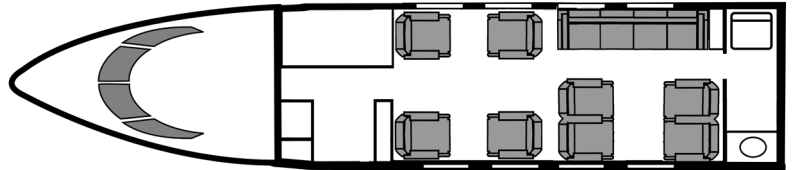

Challenger 604

N604FS

- Seats 12
- Complimentary Unlimited Domestic WiFi
- 2 monitors
- Dual CD/DVD Players
- Air Show
- Worldwide Satellite phone
- Fully stocked
- Forward galley
- Fully Enclosed Aft lavatory