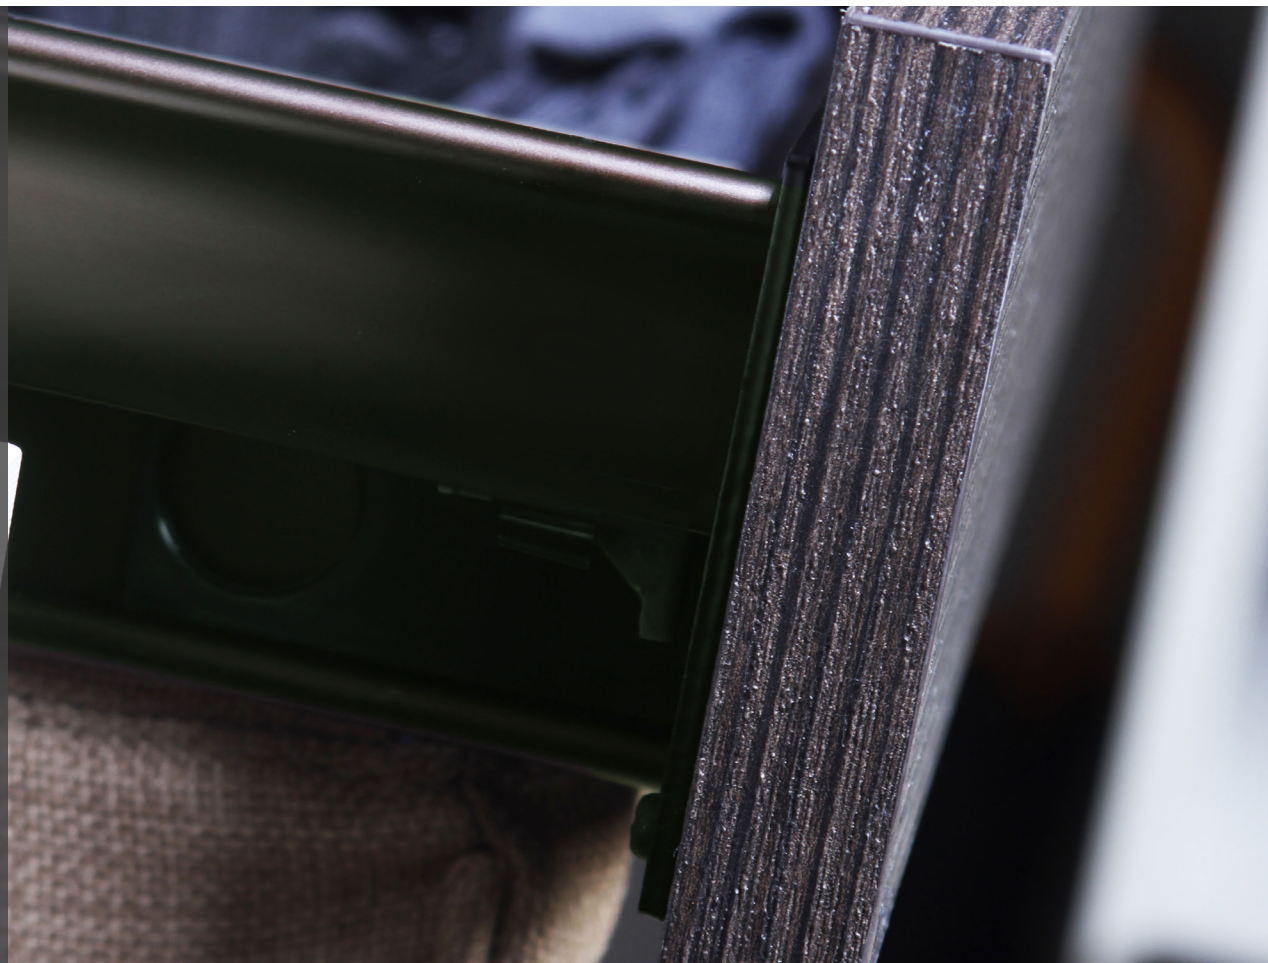

ENGAGE
drawer face adapter

300.6920.00.xx

FEATURES

The Drawer Face Adapters allow for greater customization and finish of ENGAGE frames with the addition of a drawer face

Add a drawer face with the help of Drawer Face Adapters to refresh the look of your closet and give it a boutique feel

The adapters include all hardware needed to mount the panel to the adapter and frame

*Can not be installed on the pant rack.

Using the drawer face adapter

DIMENSIONS

SPECS

300.6920.00.xx

OPTIONS

FINISH:

WHITE BLACK

FINISHED PRODUCT

300.6920.00.BLK