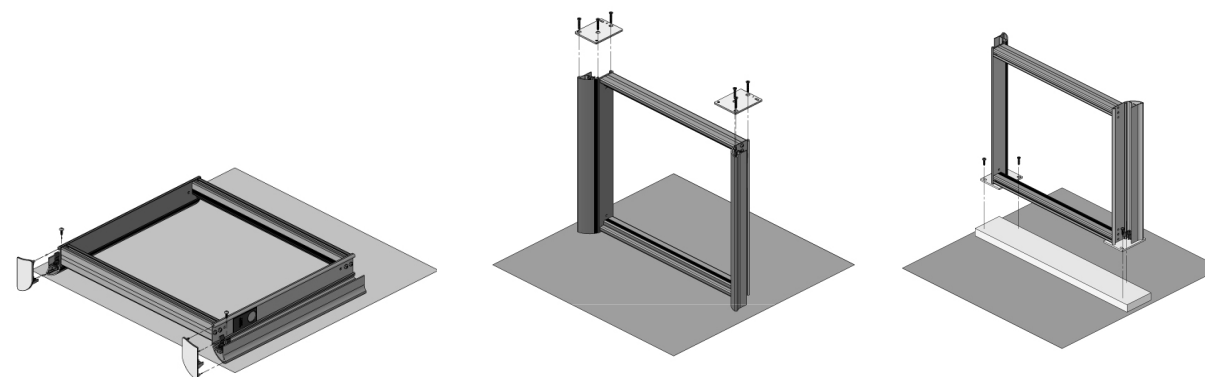

ENGAGE
drawer face adapter

300.6920.00.xx

FEATURES

The Drawer Face Adapters allow for greater customization and finish of ENGAGE frames with the addition of a drawer face

Add a drawer face with the help of Drawer Face Adapters to refresh the look of your closet and give it a boutique feel

The adapters include all hardware needed to mount the panel to the adapter and frame

*Can not be installed on the pant rack.

Using the drawer face adapter

DIMENSIONS

SPECS

300.6920.00.xx

OPTIONS

FINISH: