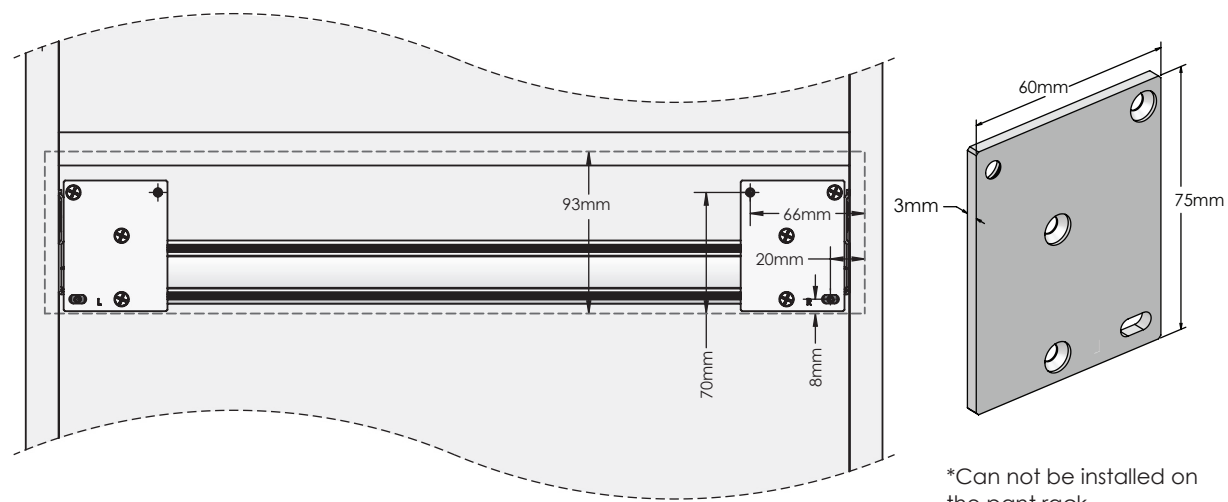

ENGAGE
drawer face adapter

300.6920.00.xx

FEATURES

The Drawer Face Adapters allow for greater customization and finish of ENGAGE frames with the addition of a drawer face

Add a drawer face with the help of Drawer Face Adapters to refresh the look of your closet and give it a boutique feel

The adapters include all hardware needed to mount the panel to the adapter and frame

*Can not be installed on the pant rack.

Using the drawer face adapter

DIMENSIONS

SPECS

300.6920.00.xx

OPTIONS

FINISH: