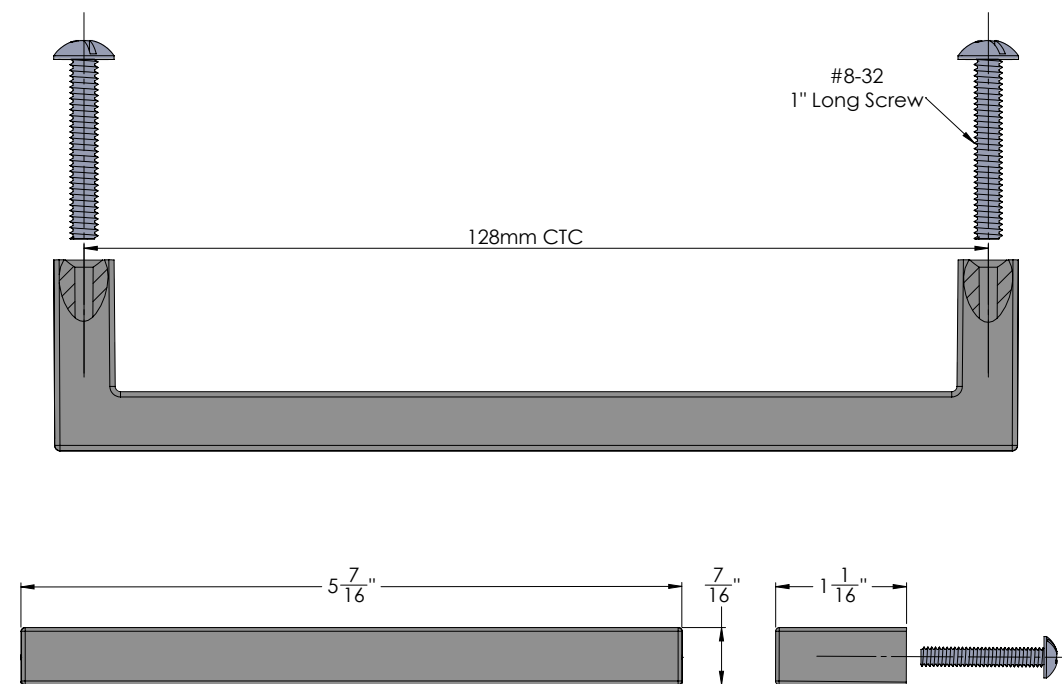

MODERN
handle

300.3216.128.xxx

FEATURES

- The Modern Handle's angular profile is ideal for contemporary designs
- Great for drawers and cabinets, the Modern Handle can be installed vertically or horizontally
- Coordinated in style, finish and quality

DIMENSIONS

SPECS

300.3216.128.^(FINISH)xxx

- FINISH:**
- CR POLISHED CHROME
 - MAL MATTE ALUMINUM
 - MNL MATTE NICKEL
 - SG SLATE
 - MG MATTE GOLD
 - ORB OIL RUBBED BRONZE

OPTIONS

FINISHED PRODUCT

300.3216.128.MAL