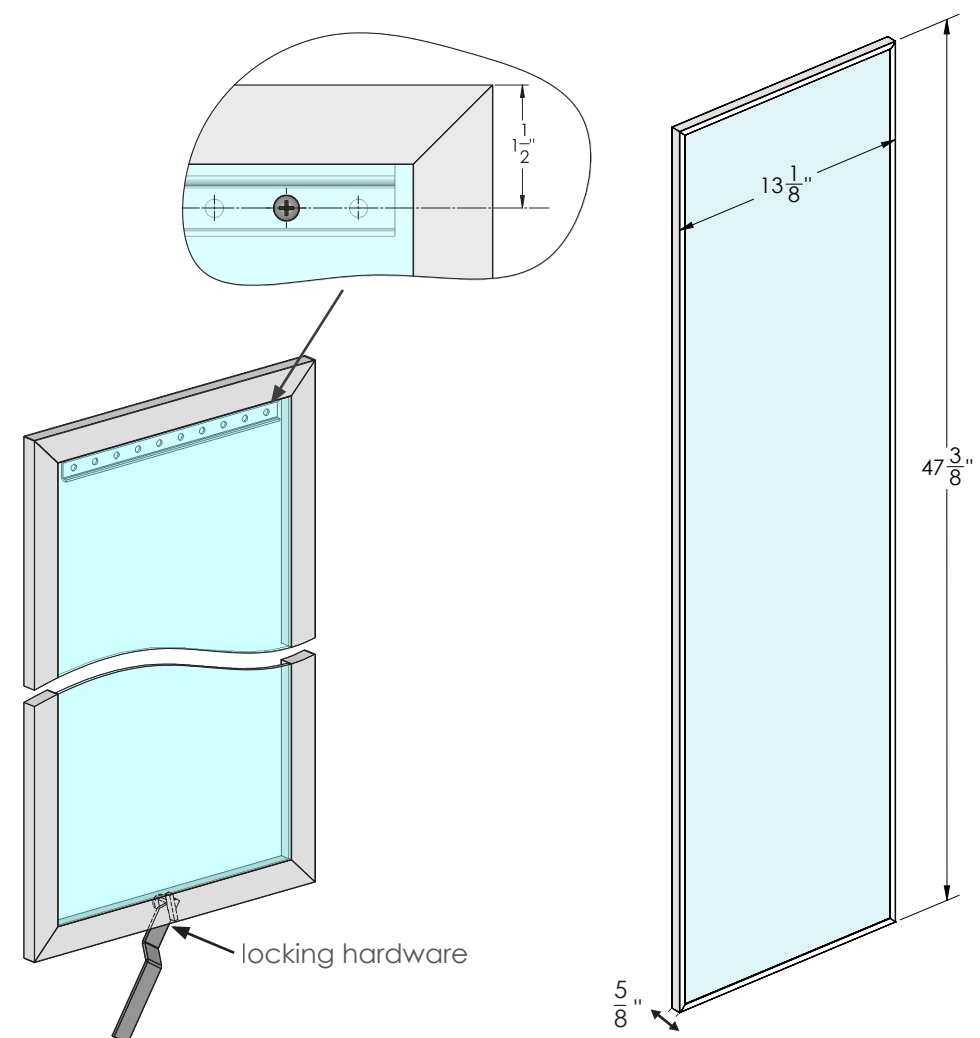

ELITE

47" fixed mirror

300.3420.48.xxx

FEATURES

Slim full-frame mirror features a low profile design

Perfect for unused wall space or behind a door

Style & finish coordinates perfectly with all TAG accessories

Includes locking & installation hardware

DIMENSIONS

SPECS

300.3420.48.xxx (FINISH)

HEIGHT:

48"

WIDTH:

13 1/8"