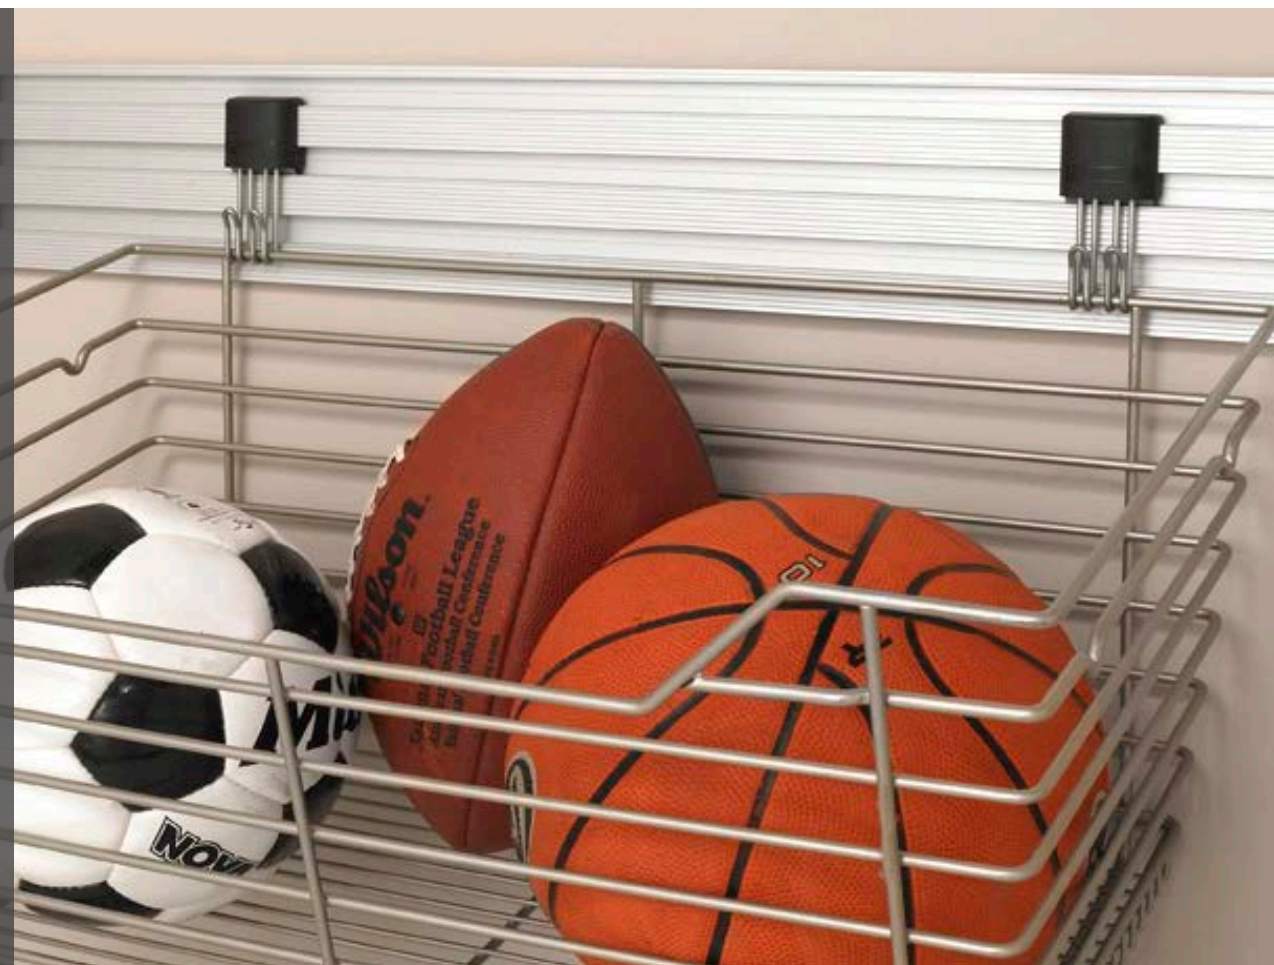

**TRACK | GARAGE**  
wire basket hook

300.5234.MAL

**FEATURES**

Designed to hold a wire basket on the track and free up floor space

- The pair of hooks can be positioned to suit a variety of basket sizes and styles

- Also suitable for creating bulk storage in the craft room

- Cover cap secures the hook to the track

**DIMENSIONS**

**SPECS**

WIRE BRACKET HOOK

300.5234.MAL

BLACK COVER CAP

300.5230.BLK