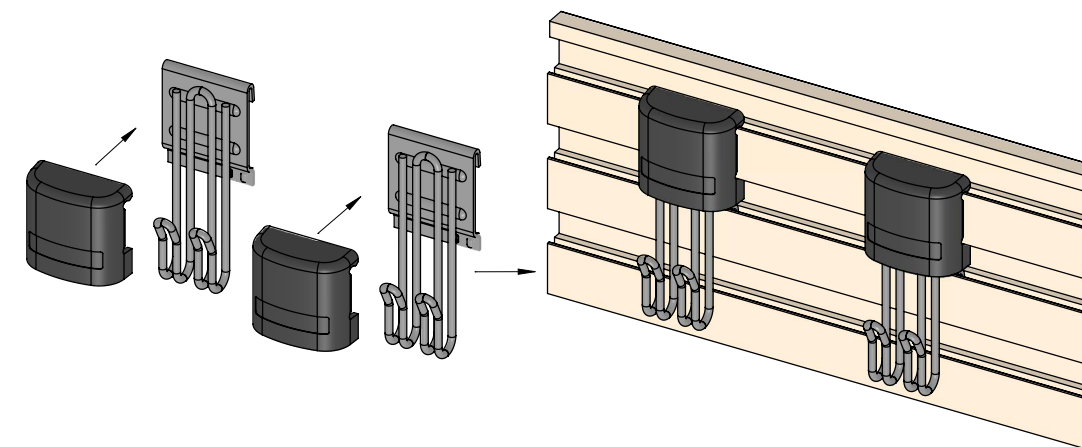

**TRACK | GARAGE**  
wire basket hook

300.5234.MAL

**FEATURES**

Designed to hold a wire basket on the track and free up floor space

- The pair of hooks can be positioned to suit a variety of basket sizes and styles

- Also suitable for creating bulk storage in the craft room

- Cover cap secures the hook to the track

**DIMENSIONS**

**SPECS**

WIRE BRACKET HOOK

300.5234.MAL

BLACK COVER CAP

300.5230.BLK