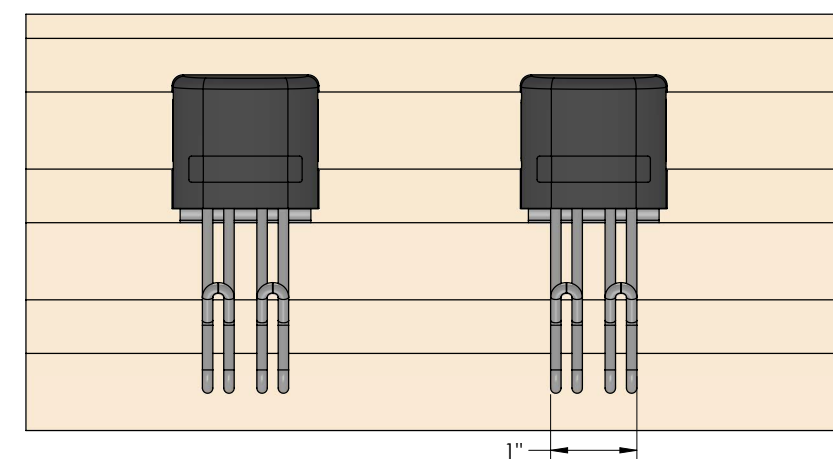

**TRACK | GARAGE**  
wire basket hook

300.5234.MAL

**FEATURES**

Designed to hold a wire basket on the track and free up floor space

- The pair of hooks can be positioned to suit a variety of basket sizes and styles

- Also suitable for creating bulk storage in the craft room

- Cover cap secures the hook to the track

**DIMENSIONS**

**SPECS**

WIRE BRACKET HOOK

300.5234.MAL

BLACK COVER CAP

300.5230.BLK