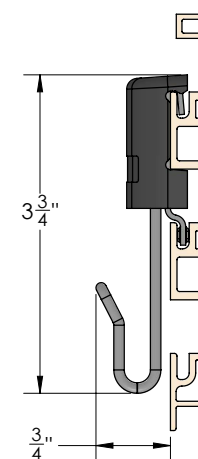

**TRACK | GARAGE**  
wire basket hook

300.5234.MAL

**FEATURES**

Designed to hold a wire basket on the track and free up floor space

- The pair of hooks can be positioned to suit a variety of basket sizes and styles

- Also suitable for creating bulk storage in the craft room

- Cover cap secures the hook to the track

**DIMENSIONS**

**SPECS**

WIRE BRACKET HOOK

300.5234.MAL

BLACK COVER CAP

300.5230.BLK