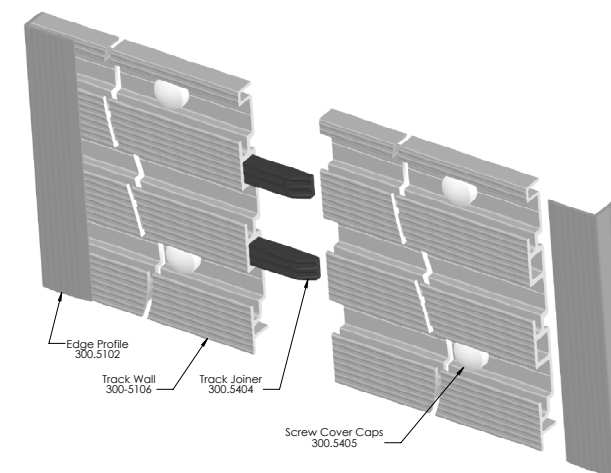

TRACK SYSTEM
track panel

300.5106.MAL

FEATURES

Perfect storage system for your garage, office, craft room and more

- Designed with sturdy all-metal construction

- Store all of your accessories with a clean and attractive look

DIMENSIONS

SPECS

300.5106.MAL

LENGTH:

96"

FINISH:

MAL
MATTE
ALUMINUM

OPTIONS

FINISHED PRODUCT