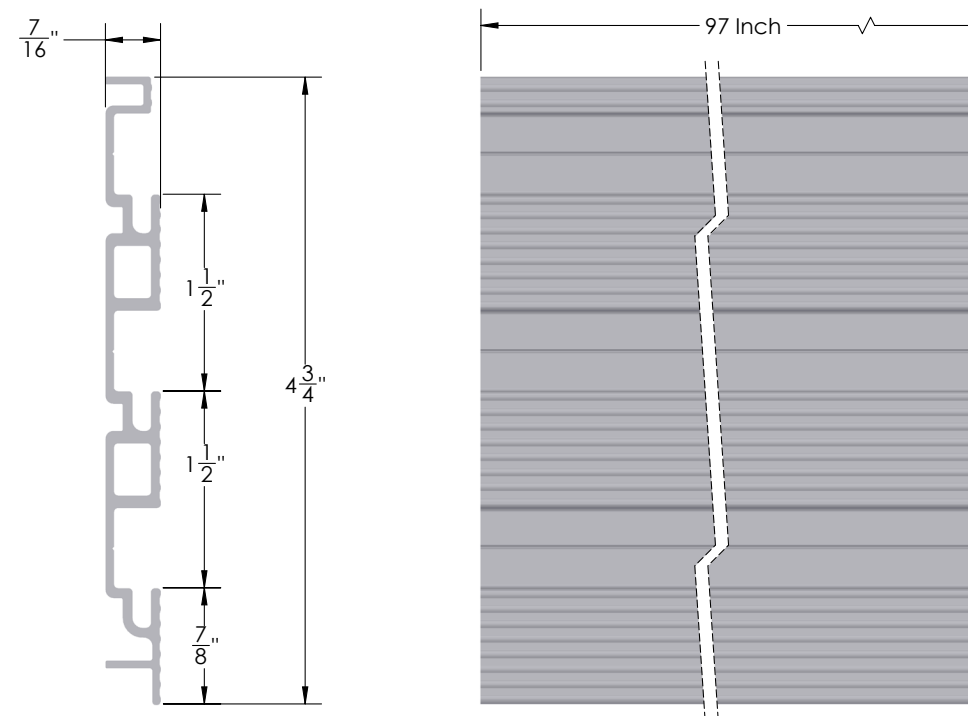

TRACK SYSTEM
track panel

300.5106.MAL

FEATURES

Perfect storage system for your garage, office, craft room and more

- Designed with sturdy all-metal construction

- Store all of your accessories with a clean and attractive look

DIMENSIONS

SPECS

300.5106.MAL

LENGTH:

96"

FINISH:

MAL
MATTE
ALUMINUM

OPTIONS