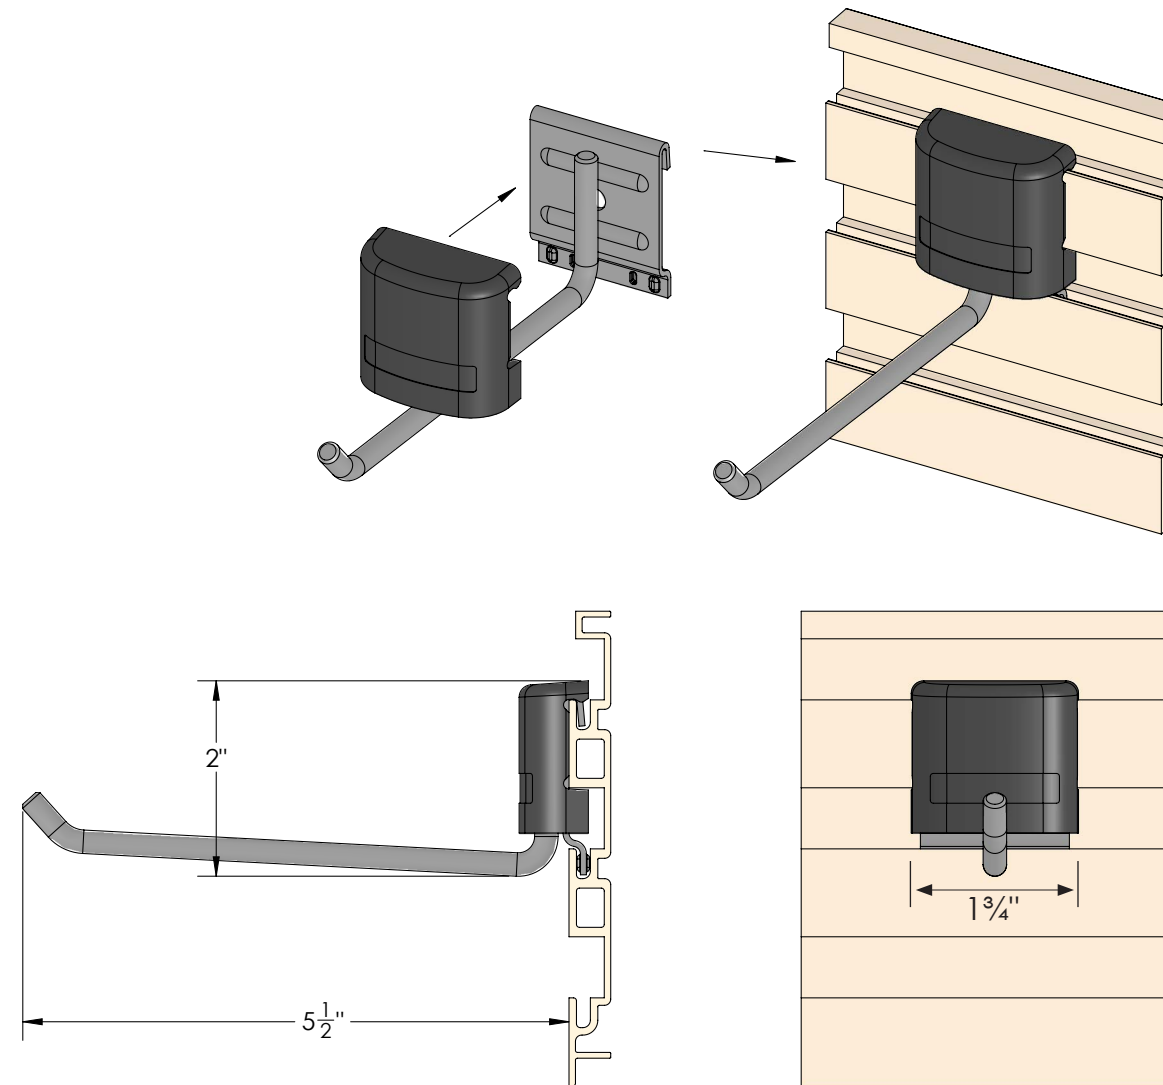

TRACK | GARAGE
single hook

300.5261.MAL

FEATURES

Organizes smaller items, packaged hardware and tools with slotted handles for easy access

- Ideal for levels, rulers, safety goggles and tape and packaged items

- Accommodates wide variety of items with over 5" of storage capacity

- Cover cap secures the hook to the track

DIMENSIONS

SPECS

WIRE BRACKET HOOK

300.5261.MAL

BLACK COVER CAP

300.5230.BLK