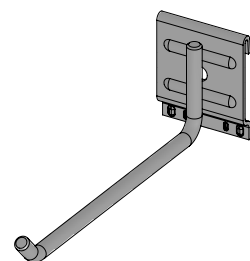

TRACK | GARAGE
single hook

300.5261.MAL

FEATURES

Organizes smaller items, packaged hardware and tools with slotted handles for easy access

- Ideal for levels, rulers, safety goggles and tape and packaged items

- Accommodates wide variety of items with over 5" of storage capacity

- Cover cap secures the hook to the track

DIMENSIONS

SPECS

WIRE BRACKET HOOK

300.5261.MAL

BLACK COVER CAP

300.5230.BLK