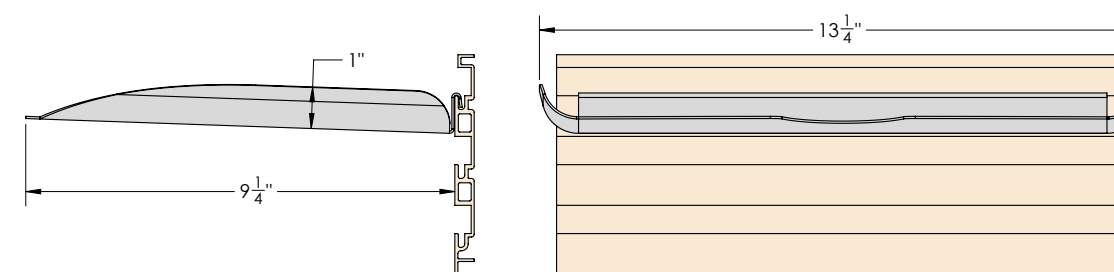

TRACK | OFFICE
paper tray

300.5501.MAL

FEATURES

Designed to store a wide range of 8.5" x 11" (letter size) papers and materials

Keeps documents, manuals and magazines organized and within reach

Helps minimize paper clutter from the desk

DIMENSIONS

SPECS

300.5501.MAL

OPTIONS

FINISH:

**FINISHED
PRODUCT**