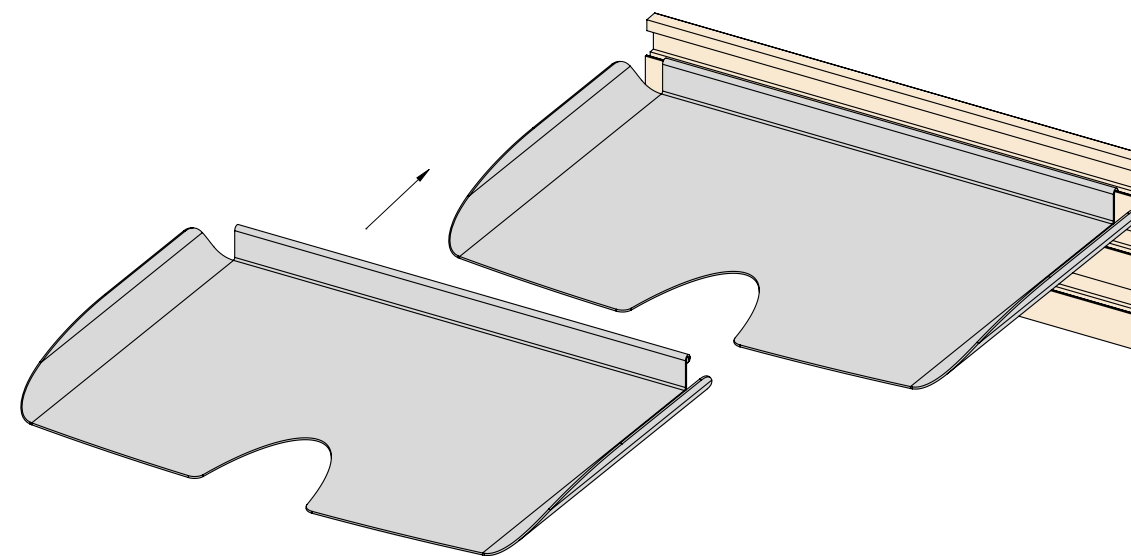

TRACK | OFFICE
paper tray

300.5501.MAL

FEATURES

Designed to store a wide range of 8.5" x 11" (letter size) papers and materials

Keeps documents, manuals and magazines organized and within reach

Helps minimize paper clutter from the desk

DIMENSIONS

SPECS

300.5501.MAL

OPTIONS

FINISH:

**FINISHED
PRODUCT**