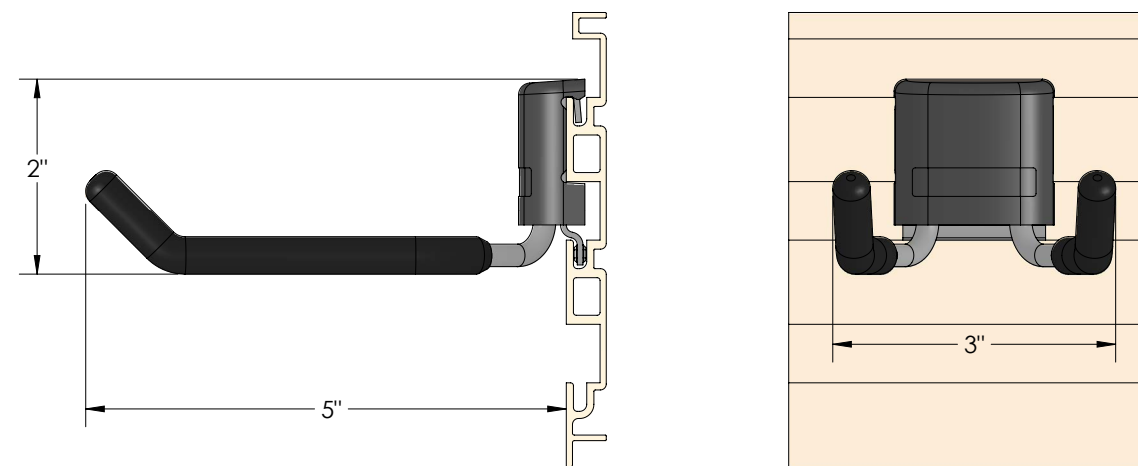

TRACK | GARAGE
hand tool hook

300.5263.MAL

FEATURES

Organizes hand tools of different sizes and shapes neatly on track for easy access

- Ideal for hammers, flashlights, mops, brooms, paint brushes & more

- Cover cap secures the hook to the track & soft protective cover prevents shifting and minimizes metal contact

DIMENSIONS

SPECS

HAND TOOL HOOK

300.5263.MAL

BLACK COVER CAP

300.5230.BLK

OPTIONS

FINISH:
MAL
MATE ALUMINUM