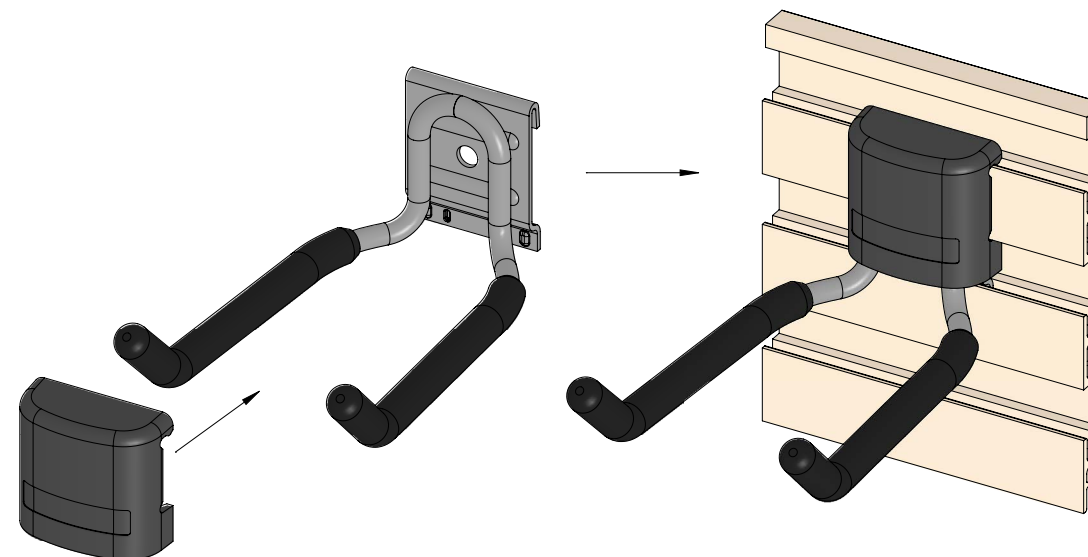

TRACK | GARAGE
hand tool hook

300.5263.MAL

FEATURES

Organizes hand tools of different sizes and shapes neatly on track for easy access

- Ideal for hammers, flashlights, mops, brooms, paint brushes & more

- Cover cap secures the hook to the track & soft protective cover prevents shifting and minimizes metal contact

DIMENSIONS

SPECS

HAND TOOL HOOK

300.5263.MAL

BLACK COVER CAP

300.5230.BLK

OPTIONS

FINISH:
MAL
MATE ALUMINUM

FINISHED PRODUCT