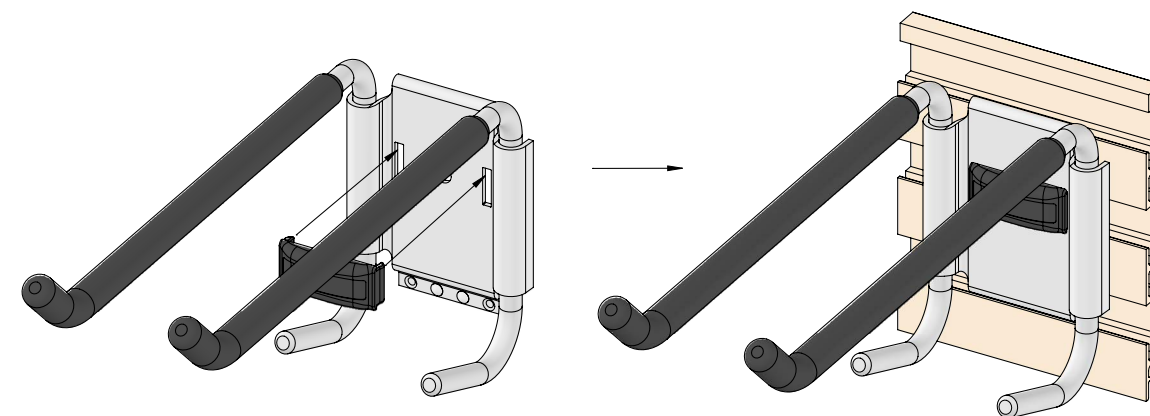

TRACK | GARAGE
garden tool hook

300.5201.MAL

FEATURES

Specifically designed for the essential yard & garden maintenance tools

- Upper hooks allow large shovels & rakes to be stored upside down

- Hole in middle of base allows a screw to be secured into the wall stud if desired

- Cover cap secures hook to track & soft protective cover prevents shifting & metal contact

DIMENSIONS

SPECS

GARDEN TOOL HOOK

300.5201.MAL

BLACK COVER CAP

300.5200.BLK

FINISH: