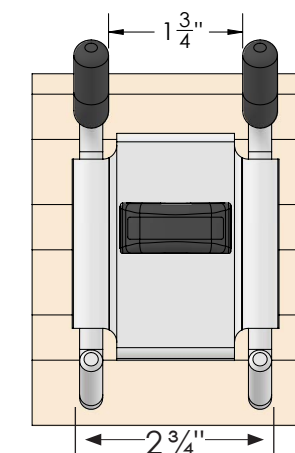

TRACK | GARAGE
garden tool hook

300.5201.MAL

FEATURES

Specifically designed for the essential yard & garden maintenance tools

- Upper hooks allow large shovels & rakes to be stored upside down

- Hole in middle of base allows a screw to be secured into the wall stud if desired

- Cover cap secures hook to track & soft protective cover prevents shifting & metal contact

DIMENSIONS

SPECS

GARDEN TOOL HOOK

300.5201.MAL

BLACK COVER CAP

300.5200.BLK

FINISH: