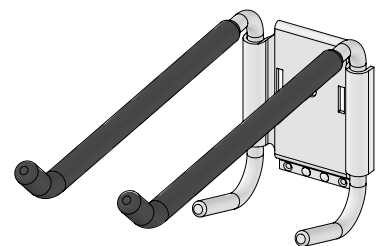

TRACK | GARAGE
garden tool hook

300.5201.MAL

FEATURES

Specifically designed for the essential yard & garden maintenance tools

- Upper hooks allow large shovels & rakes to be stored upside down

- Hole in middle of base allows a screw to be secured into the wall stud if desired

- Cover cap secures hook to track & soft protective cover prevents shifting & metal contact

DIMENSIONS

SPECS

GARDEN TOOL HOOK

300.5201.MAL

BLACK COVER CAP

300.5200.BLK

FINISH: