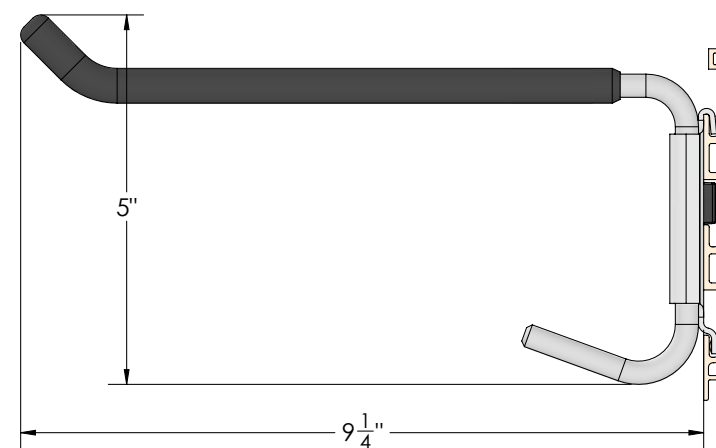

TRACK | GARAGE
garden tool hook

300.5201.MAL

FEATURES

Specifically designed for the essential yard & garden maintenance tools

- Upper hooks allow large shovels & rakes to be stored upside down

- Hole in middle of base allows a screw to be secured into the wall stud if desired

- Cover cap secures hook to track & soft protective cover prevents shifting & metal contact

DIMENSIONS

SPECS

GARDEN TOOL HOOK

300.5201.MAL

BLACK COVER CAP

300.5200.BLK

FINISH: