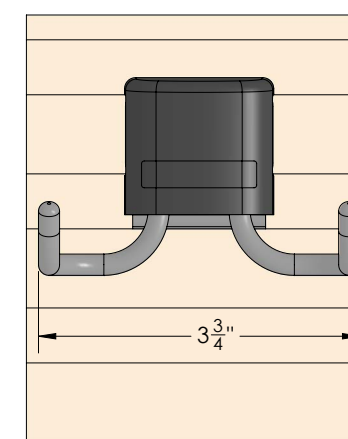

TRACK | CLOSET
double hook

300.5603.MAL

FEATURES

Multipurpose hook designed to store keys, bracelets and small tools

- The double upturned hooks keeps items from slipping off

- Also suitable for tools with slotted handles

- Cover cap secures hook to track

DIMENSIONS

SPECS

DOUBLE HOOK

300.5603.MAL

+

GRAY COVER CAP

300.5230.MAL

OR

BLACK COVER CAP

300.5230.BLK

OPTIONS

FINISH:
MAL
MATE
ALUMINUM

**FINISHED
PRODUCT**