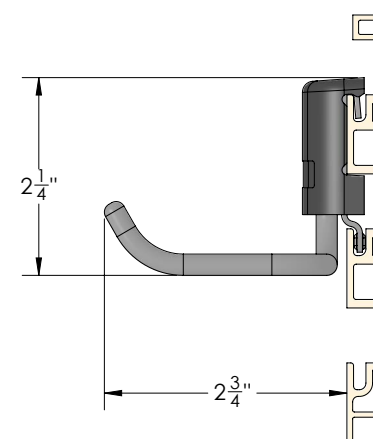

TRACK | CLOSET
double hook

300.5603.MAL

FEATURES

Multipurpose hook designed to store keys, bracelets and small tools

- The double upturned hooks keeps items from slipping off

- Also suitable for tools with slotted handles

- Cover cap secures hook to track

DIMENSIONS

SPECS

DOUBLE HOOK

300.5603.MAL

+

GRAY COVER CAP

300.5230.MAL

OR

BLACK COVER CAP

300.5230.BLK

OPTIONS

FINISH:
MAL
MATE
ALUMINUM

**FINISHED
PRODUCT**