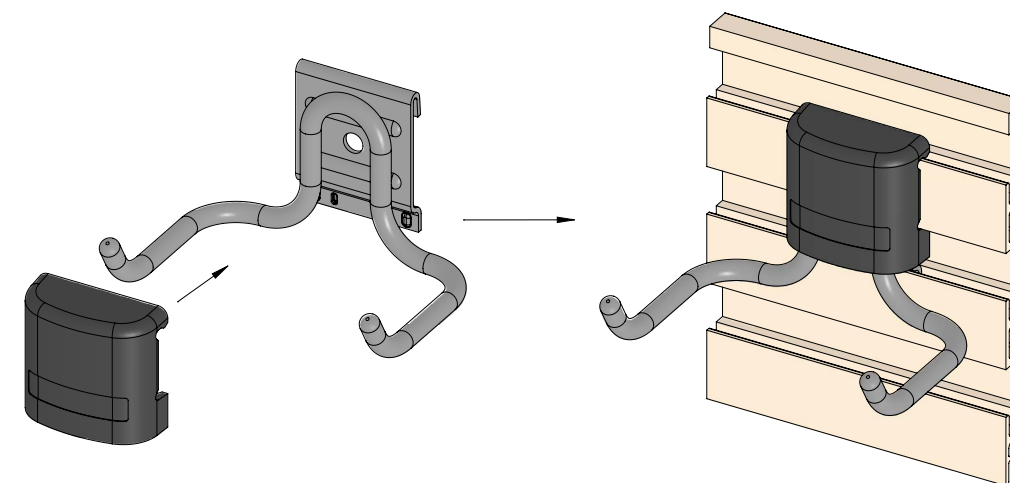

TRACK | CLOSET
double hook

300.5603.MAL

FEATURES

Multipurpose hook designed to store keys, bracelets and small tools

- The double upturned hooks keeps items from slipping off

- Also suitable for tools with slotted handles

- Cover cap secures hook to track

DIMENSIONS

SPECS

DOUBLE HOOK

300.5603.MAL

+

GRAY COVER CAP

300.5230.MAL