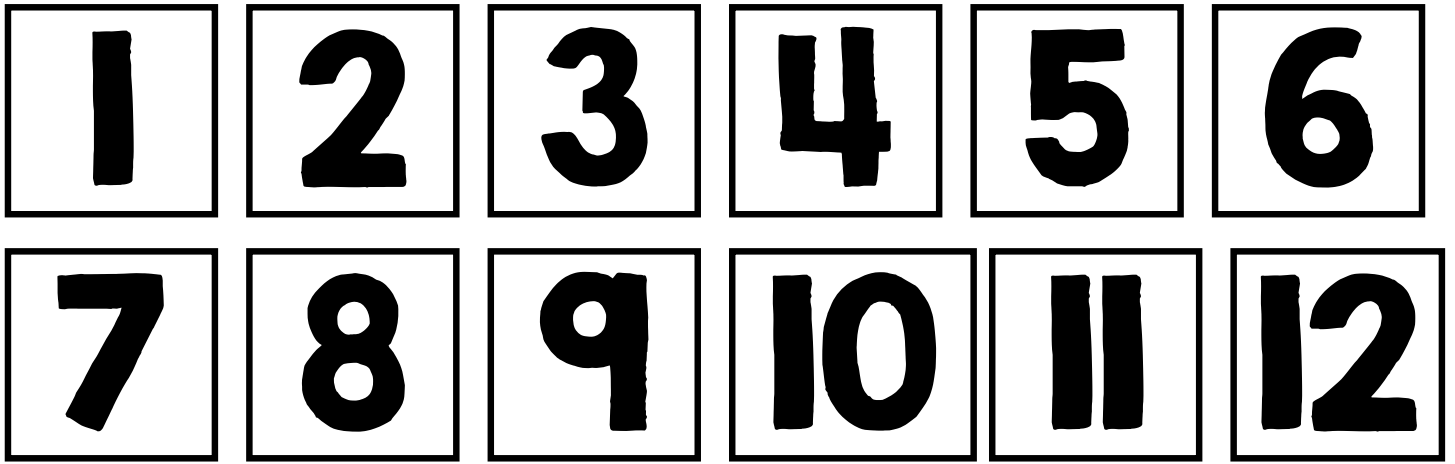

NEW YEAR'S EVE CLOCK FOR KIDS

2 SHAPE OPTIONS

2 OPTIONS IN BIG BOXES

2 OPTIONS IN SMALL BOXES