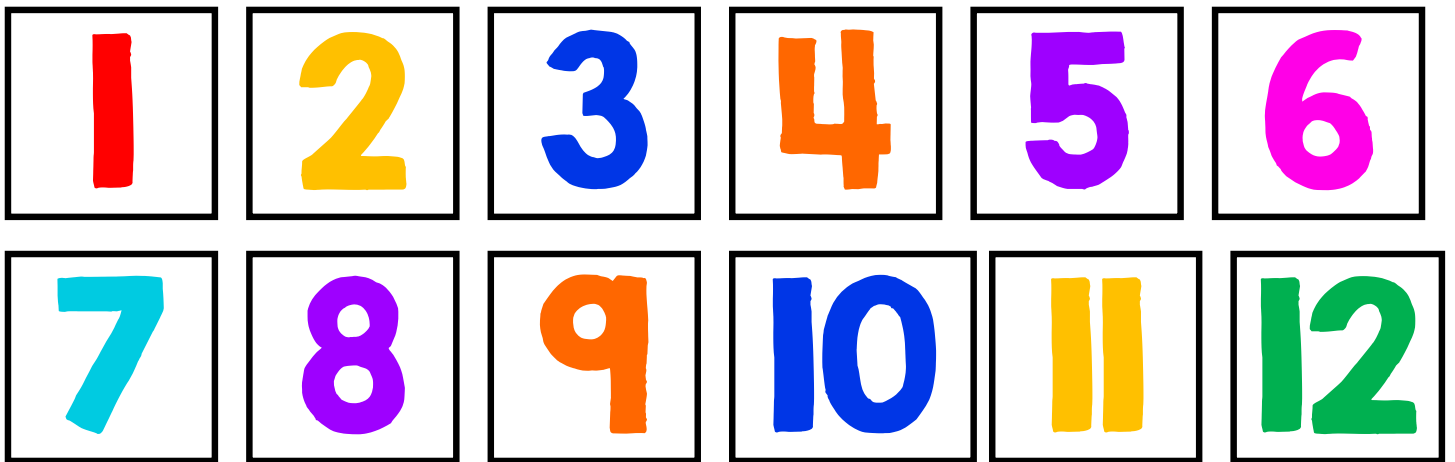

NEW YEAR'S EVE CLOCK FOR KIDS

2 SHAPE OPTIONS

2 OPTIONS IN BIG BOXES

2 OPTIONS IN SMALL BOXES