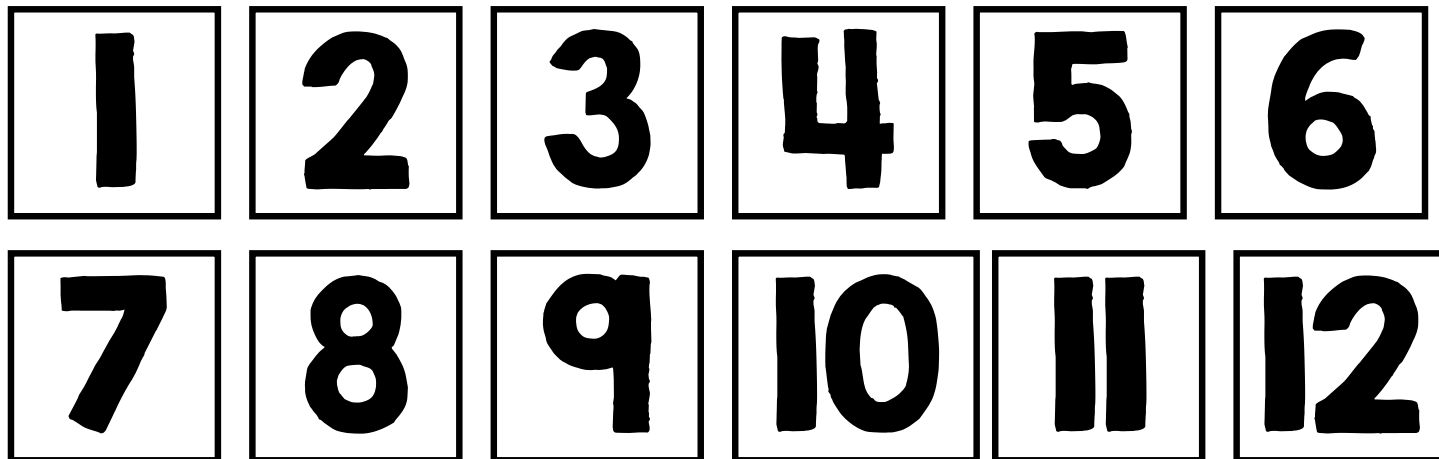

NEW YEAR'S EVE CLOCK FOR KIDS

2 SHAPE OPTIONS

2 OPTIONS IN BIG BOXES

2 OPTIONS IN SMALL BOXES