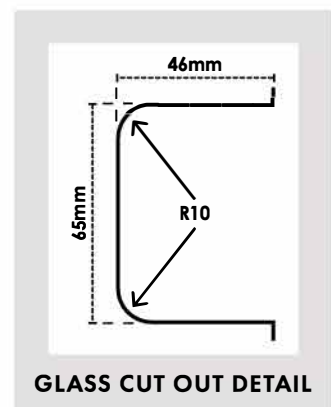

SAI GLOBAL

GLASS CUT OUT DETAIL