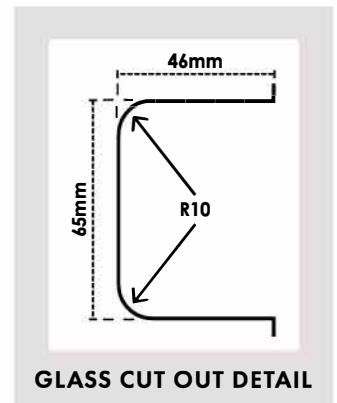

GLASS CUT OUT DETAIL