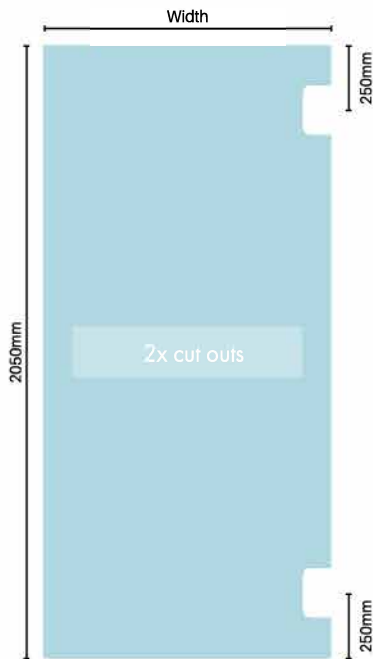

PURITY KNOB DOOR PANELS

Order Code	Width	Height	Sqm	Weight
P-D-0600K	600mm	2041mm	1.22	31 kg
P-D-0610K	610mm	2041mm	1.25	31 kg
P-D-0620K	620mm	2041mm	1.27	32kg
P-D-0630K	630mm	2041mm	1.29	32kg
P-D-0640K	640mm	2041mm	1.31	33kg

PURITY HANDLE DOOR PANELS

Order Code	Width	Height	Sqm	Weight
P-D-0600H	600mm	2041mm	1.22	31 kg

See pages 25-26 for handle options

10mm thick clear toughened

Grade "A" toughened glass

1 mm radius corners

Individually boxed panels

Flat polished edges

Corner protectors in packing

GLASS CUT OUT DETAIL

PURITY HINGE PANELS

Order Code	Width	Height	Sqm	Weight
P-H-0229	229mm	2050mm	0.46	12kg
P-H-0279	279mm	2050mm	0.56	14kg
P-H-0329	329mm	2050mm	0.66	17kg
P-H-0379	379mm	2050mm	0.78	19kg
P-H-0429	429mm	2050mm	0.88	22kg
P-H-0479	479mm	2050mm	0.98	24kg
P-H-0529	529mm	2050mm	1.08	27kg
P-H-0579	579mm	2050mm	1.19	30kg

PURITY RETURN/FIXED PANELS

Order Code	Width	Height	Sqm	Weight
P-R-0797	797mm	2050mm	1.63	41kg
P-R-0847	847mm	2050mm	1.73	43kg
P-R-0870	870mm	2050mm	1.78	45kg
P-R-0897	897mm	2050mm	1.84	46kg
P-R-0947	947mm	2050mm	1.94	48kg
P-R-0997	997mm	2050mm	2.04	51kg
P-R-1047	1047mm	2050mm	2.15	54kg
P-R-1097	1097mm	2050mm	2.25	57kg
P-R-1147	1147mm	2050mm	2.35	59kg
P-R-1197	1197mm	2050mm	2.45	61kg
P-R-1297	1297mm	2050mm	2.66	67kg
P-R-1397	1397mm	2050mm	2.86	72kg