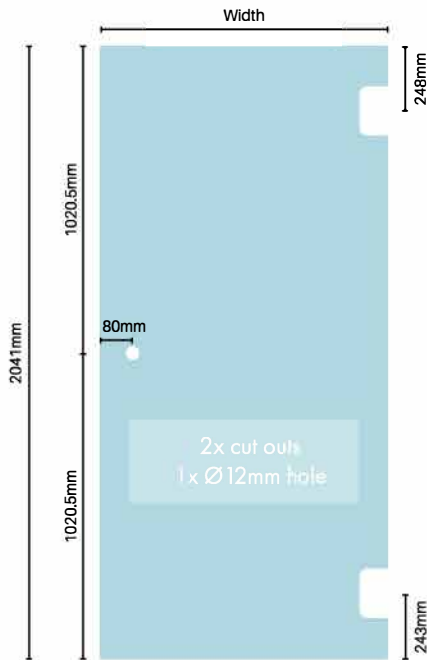

PURITY KNOB DOOR PANELS

Order Code	Width	Height	Sqm	Weight
P-D-0600K	600mm	2041mm	1.22	31 kg
P-D-0610K	610mm	2041mm	1.25	31 kg
P-D-0620K	620mm	2041mm	1.27	32kg
P-D-0630K	630mm	2041mm	1.29	32kg
P-D-0640K	640mm	2041mm	1.31	33kg

PURITY HANDLE DOOR PANELS

Order Code	Width	Height	Sqm	Weight
P-D-0600H	600mm	2041mm	1.22	31 kg

See pages 25-26 for handle options

10mm thick clear toughened

Grade "A" toughened glass

1 mm radius corners

Individually boxed panels

Flat polished edges

Corner protectors in packing

GLASS CUT OUT DETAIL

PURITY HINGE PANELS

Order Code	Width	Height	Sqm	Weight
P-H-0229	229mm	2050mm	0.46	12kg
P-H-0279	279mm	2050mm	0.56	14kg
P-H-0329	329mm	2050mm	0.66	17kg
P-H-0379	379mm	2050mm	0.78	19kg
P-H-0429	429mm	2050mm	0.88	22kg
P-H-0479	479mm	2050mm	0.98	24kg
P-H-0529	529mm	2050mm	1.08	27kg
P-H-0579	579mm	2050mm	1.19	30kg

PURITY RETURN/FIXED PANELS

Order Code	Width	Height	Sqm	Weight
P-R-0797	797mm	2050mm	1.63	41kg
P-R-0847	847mm	2050mm	1.73	43kg
P-R-0870	870mm	2050mm	1.78	45kg
P-R-0897	897mm	2050mm	1.84	46kg
P-R-0947	947mm	2050mm	1.94	48kg
P-R-0997	997mm	2050mm	2.04	51kg
P-R-1047	1047mm	2050mm	2.15	54kg
P-R-1097	1097mm	2050mm	2.25	57kg
P-R-1147	1147mm	2050mm	2.35	59kg
P-R-1197	1197mm	2050mm	2.45	61kg
P-R-1297	1297mm	2050mm	2.66	67kg
P-R-1397	1397mm	2050mm	2.86	72kg