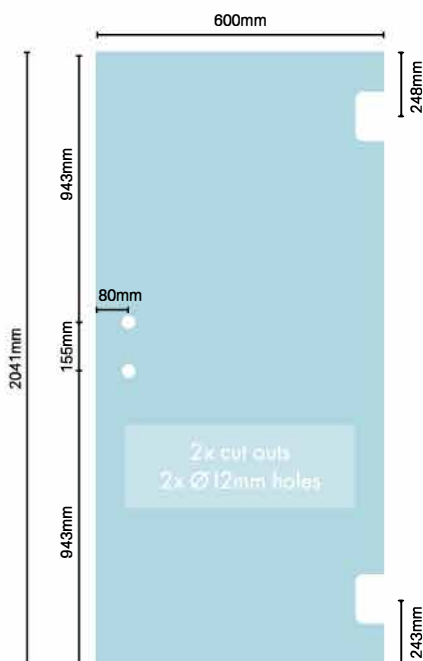

PURITY KNOB DOOR PANELS

Order Code	Width	Height	Sqm	Weight
P-D-0600K	600mm	2041mm	1.22	31 kg
P-D-0610K	610mm	2041mm	1.25	31 kg
P-D-0620K	620mm	2041mm	1.27	32kg
P-D-0630K	630mm	2041mm	1.29	32kg
P-D-0640K	640mm	2041mm	1.31	33kg

PURITY HANDLE DOOR PANELS

Order Code	Width	Height	Sqm	Weight
P-D-0600H	600mm	2041mm	1.22	31 kg

See pages 25-26 for handle options

10mm thick clear toughened

Grade "A" toughened glass

1 mm radius corners

Individually boxed panels

Flat polished edges

Corner protectors in packing

GLASS CUT OUT DETAIL

PURITY HINGE PANELS

Order Code	Width	Height	Sqm	Weight
P-H-0229	229mm	2050mm	0.46	12kg
P-H-0279	279mm	2050mm	0.56	14kg
P-H-0329	329mm	2050mm	0.66	17kg
P-H-0379	379mm	2050mm	0.78	19kg
P-H-0429	429mm	2050mm	0.88	22kg
P-H-0479	479mm	2050mm	0.98	24kg
P-H-0529	529mm	2050mm	1.08	27kg
P-H-0579	579mm	2050mm	1.19	30kg

PURITY RETURN/FIXED PANELS

Order Code	Width	Height	Sqm	Weight
P-R-0797	797mm	2050mm	1.63	41kg
P-R-0847	847mm	2050mm	1.73	43kg
P-R-0870	870mm	2050mm	1.78	45kg
P-R-0897	897mm	2050mm	1.84	46kg
P-R-0947	947mm	2050mm	1.94	48kg
P-R-0997	997mm	2050mm	2.04	51kg
P-R-1047	1047mm	2050mm	2.15	54kg
P-R-1097	1097mm	2050mm	2.25	57kg
P-R-1147	1147mm	2050mm	2.35	59kg
P-R-1197	1197mm	2050mm	2.45	61kg
P-R-1297	1297mm	2050mm	2.66	67kg
P-R-1397	1397mm	2050mm	2.86	72kg