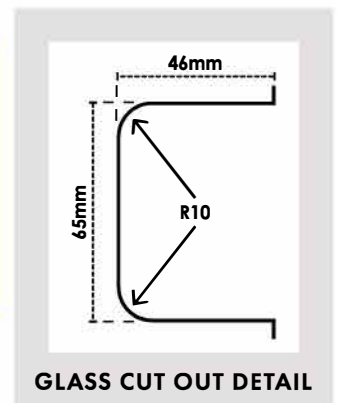

PURITY KNOB DOOR PANELS

Order Code	Width	Height	Sqm	Weight
P-D-0600K	600mm	2041mm	1.22	31 kg
P-D-0610K	610mm	2041mm	1.25	31 kg
P-D-0620K	620mm	2041mm	1.27	32kg
P-D-0630K	630mm	2041mm	1.29	32kg
P-D-0640K	640mm	2041mm	1.31	33kg

PURITY HANDLE DOOR PANELS

Order Code	Width	Height	Sqm	Weight
P-D-0600H	600mm	2041mm	1.22	31 kg

See pages 25-26 for handle options

10mm thick clear toughened

Grade "A" toughened glass

1 mm radius corners

Individually boxed panels

Flat polished edges

Corner protectors in packing

GLASS CUT OUT DETAIL

PURITY HINGE PANELS

Order Code	Width	Height	Sqm	Weight
P-H-0229	229mm	2050mm	0.46	12kg
P-H-0279	279mm	2050mm	0.56	14kg
P-H-0329	329mm	2050mm	0.66	17kg
P-H-0379	379mm	2050mm	0.78	19kg
P-H-0429	429mm	2050mm	0.88	22kg
P-H-0479	479mm	2050mm	0.98	24kg
P-H-0529	529mm	2050mm	1.08	27kg
P-H-0579	579mm	2050mm	1.19	30kg

PURITY RETURN/FIXED PANELS

Order Code	Width	Height	Sqm	Weight
P-R-0797	797mm	2050mm	1.63	41kg
P-R-0847	847mm	2050mm	1.73	43kg
P-R-0870	870mm	2050mm	1.78	45kg
P-R-0897	897mm	2050mm	1.84	46kg
P-R-0947	947mm	2050mm	1.94	48kg
P-R-0997	997mm	2050mm	2.04	51kg
P-R-1047	1047mm	2050mm	2.15	54kg
P-R-1097	1097mm	2050mm	2.25	57kg
P-R-1147	1147mm	2050mm	2.35	59kg
P-R-1197	1197mm	2050mm	2.45	61kg
P-R-1297	1297mm	2050mm	2.66	67kg
P-R-1397	1397mm	2050mm	2.86	72kg