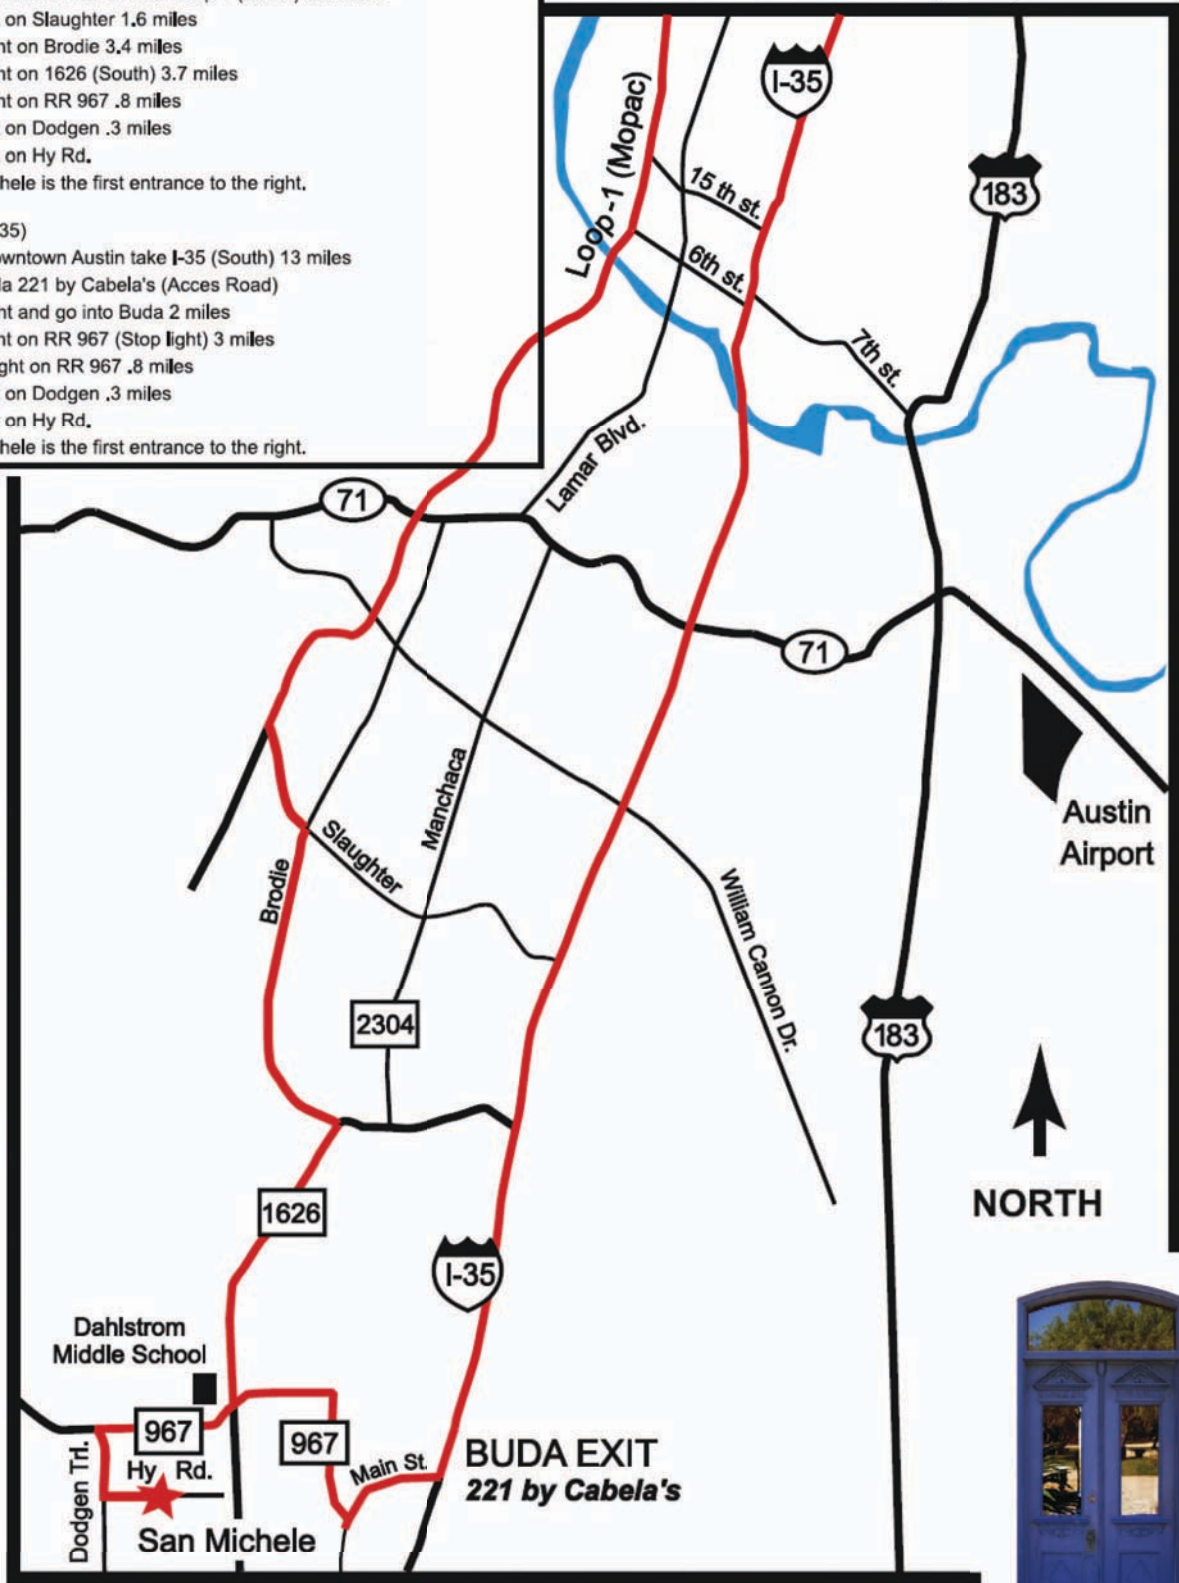

Directions:

(From Loop 1)

- From downtown Austin take Loop 1 (South) 8.2 miles
- Turn **left** on Slaughter 1.6 miles
- Turn **right** on Brodie 3.4 miles
- Turn **right** on 1626 (South) 3.7 miles
- Turn **right** on RR 967 .8 miles
- Turn **left** on Dodgen .3 miles
- Turn **left** on Hy Rd.
- San Michele is the first entrance to the right.

(From I-35)

- From downtown Austin take I-35 (South) 13 miles
- Exit Buda 221 by Cabela's (Acces Road)
- Veer **right** and go into Buda 2 miles
- Turn **right** on RR 967 (Stop light) 3 miles
- Go straight on RR 967 .8 miles
- Turn **left** on Dodgen .3 miles
- Turn **left** on Hy Rd.
- San Michele is the first entrance to the right.

From IH-35 Northbound, take exit 215, take 1626 west, go through 2 4-way stops, turn left after Elm Grove Elementary at Hy Rd.

219 Hy Rd. Buda, TX 78610