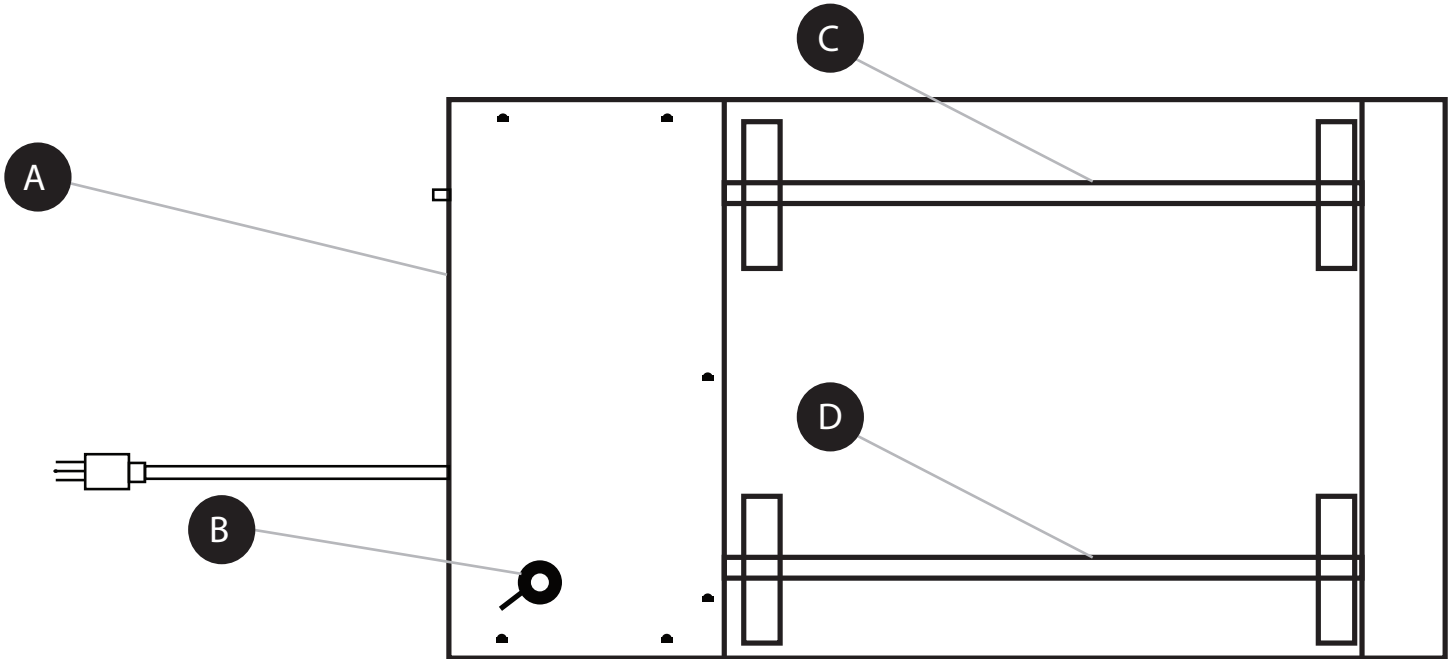

Lycy LT40 Single Speed Motor Assembly

Part	Part Description	Part #	Price
A	Single Speed Drive Motor	B 403	$ 545.00
B	Timer Switch Assembly with Knob	B 404	$ 108.00
C	Drive Shaft Assembly with Rollers	B 409	$ 175.00
D	Driven Shaft Assembly with Rollers	B 410	$ 175.00
	Roller Chain Assembly (Hidden)	B 411	$ 10.00
	Sprockets (2) Hidden	B412	$ 31.00

Lycy Sales LTD.

Phone: 608-752-7626 Email: marinator@trilyco.com