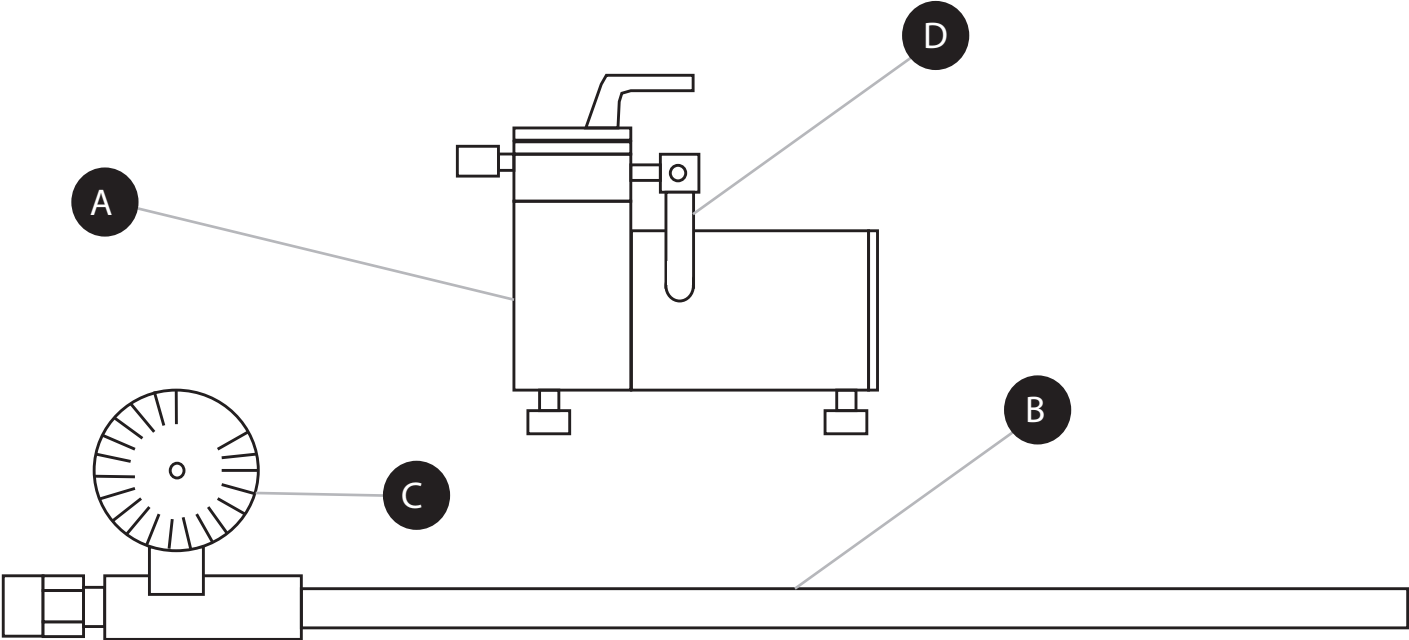

Lycy Sales LTD.

Phone: 608-752-7626 Email: marinator@trilyco.com

Lycy LT40 Single Speed Motor Assembly

Part	Part Description	Part #	Price
A	Single Speed Drive Motor	B 403	\$ 545.00
B	Timer Switch Assembly with Knob	B 404	\$ 108.00
C	Drive Shaft Assembly with Rollers	B 409	\$ 175.00
D	Driven Shaft Assembly with Rollers	B 410	\$ 175.00
	Roller Chain Assembly (Hidden)	B 411	\$ 10.00
	Sprockets (2) Hidden	B412	\$ 31.00

Lycy Sales LTD.

Phone: 608-752-7626 Email: marinator@trilyco.com

Lyco LT40 Hose Pump Assembly

Part	Part Description	Part #	Price
A	Vacuum Pump	V400	\$ 590.00
B	Vacuum Hose Assembly with Gauge & Coupler	V404 A-F	\$ 80.00
C	Vacuum Gauge	V404 A	\$ 26.00
D	Inlet Filter	V403	\$ 51.00