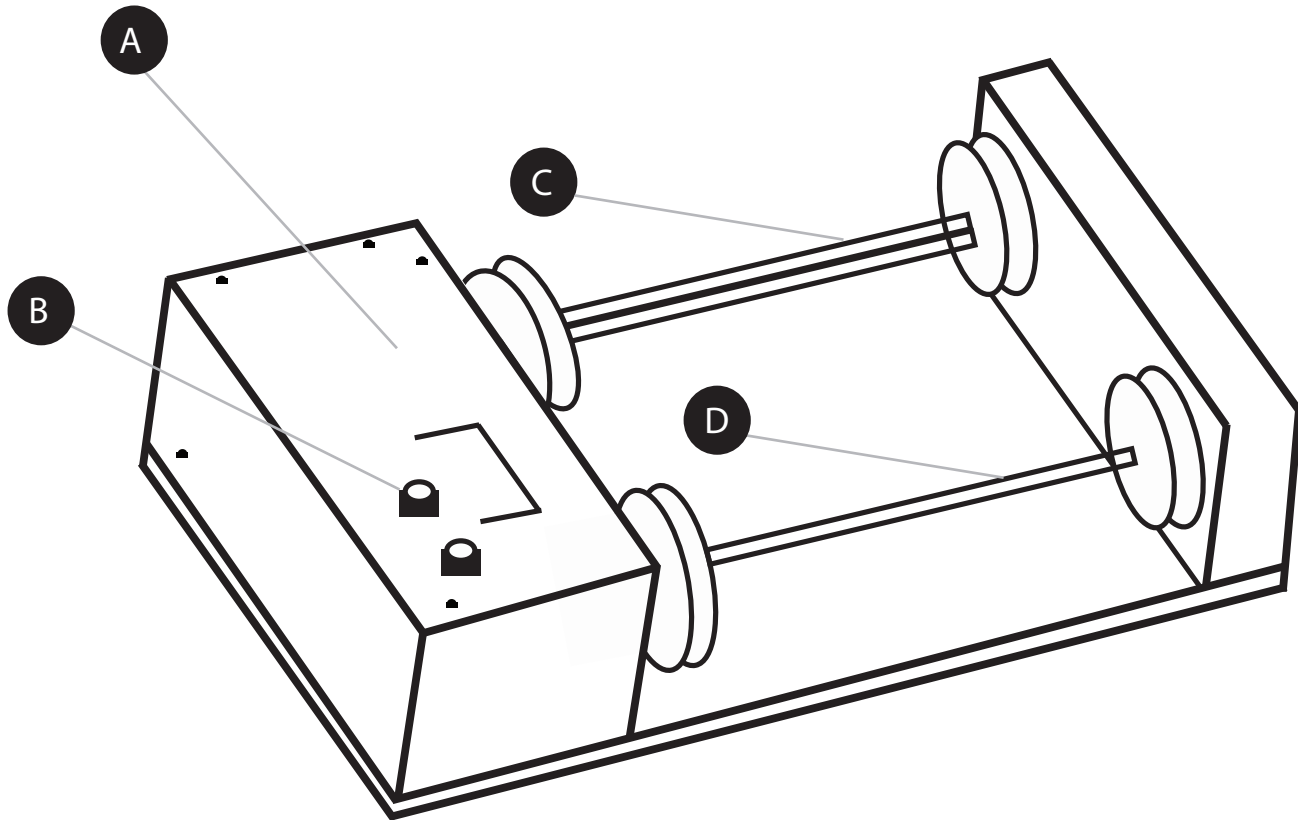

Lycy LT40 Variable Speed Motor Assembly

Part	Part Description	Part #	Price
A	Variable Speed Drive Motor	VS 402A	$ 545.00
B	Timer Switch Assembly with Knob	B 404	$ 108.00
C	Drive Shaft Assembly with Rollers	B 409	$ 175.00
D	Driven Shaft Assembly with Rollers	B 410	$ 175.00
	Roller Chain Assembly (Hidden)	B 411	$ 10.00
	DC Control Board (Hidden)	VS 401	$ 169.00

Lycy Sales LTD.

Phone: 608-752-7626 Email: marinator@trilyco.com