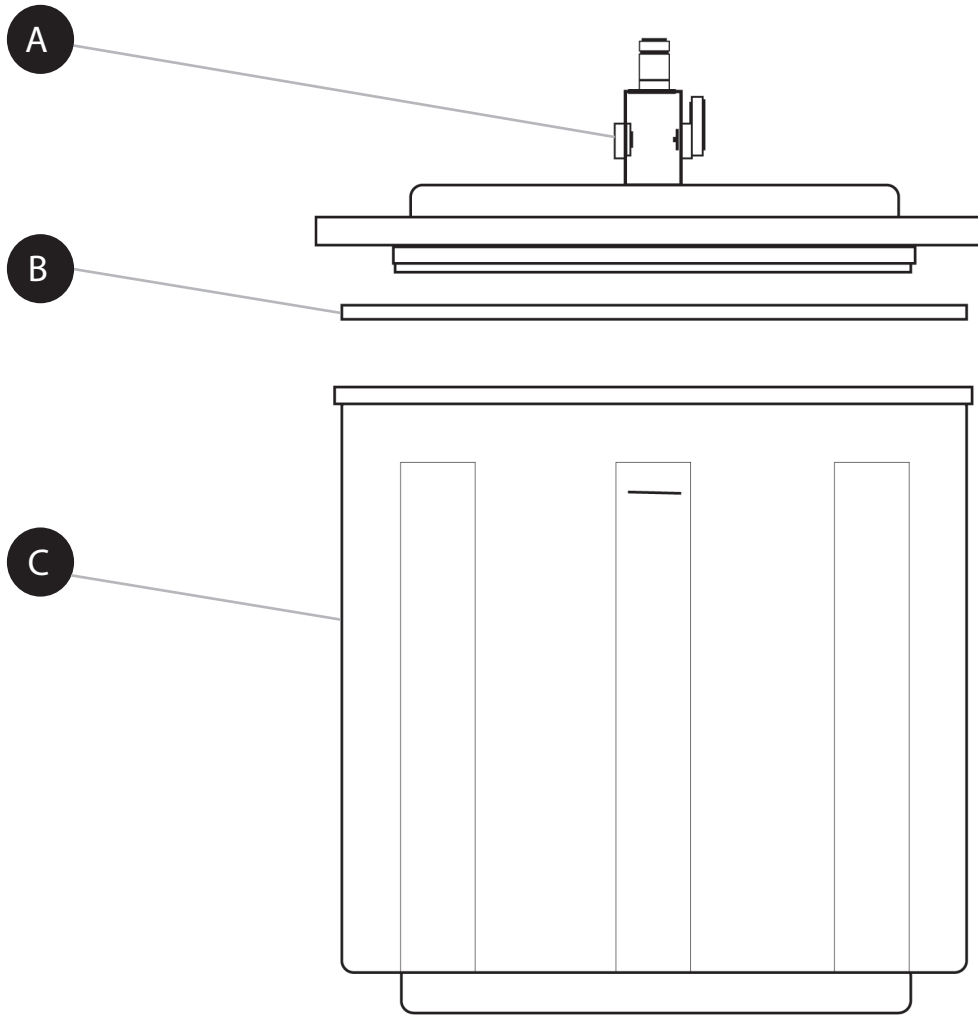

Lyco LT40 & LT40-II Polyethylene Drum

Part	Part Description	Part #	Price
A	Shut Off Valve	PS 405	$ 34.00
B	Polyethylen Drum	P400	$ 390.00
C	Polyethylene Drum Gasket	P40	$ 25.00

Lyco Sales LTD.

Phone: 608-752-7626 Email: marinator@trilyco.com