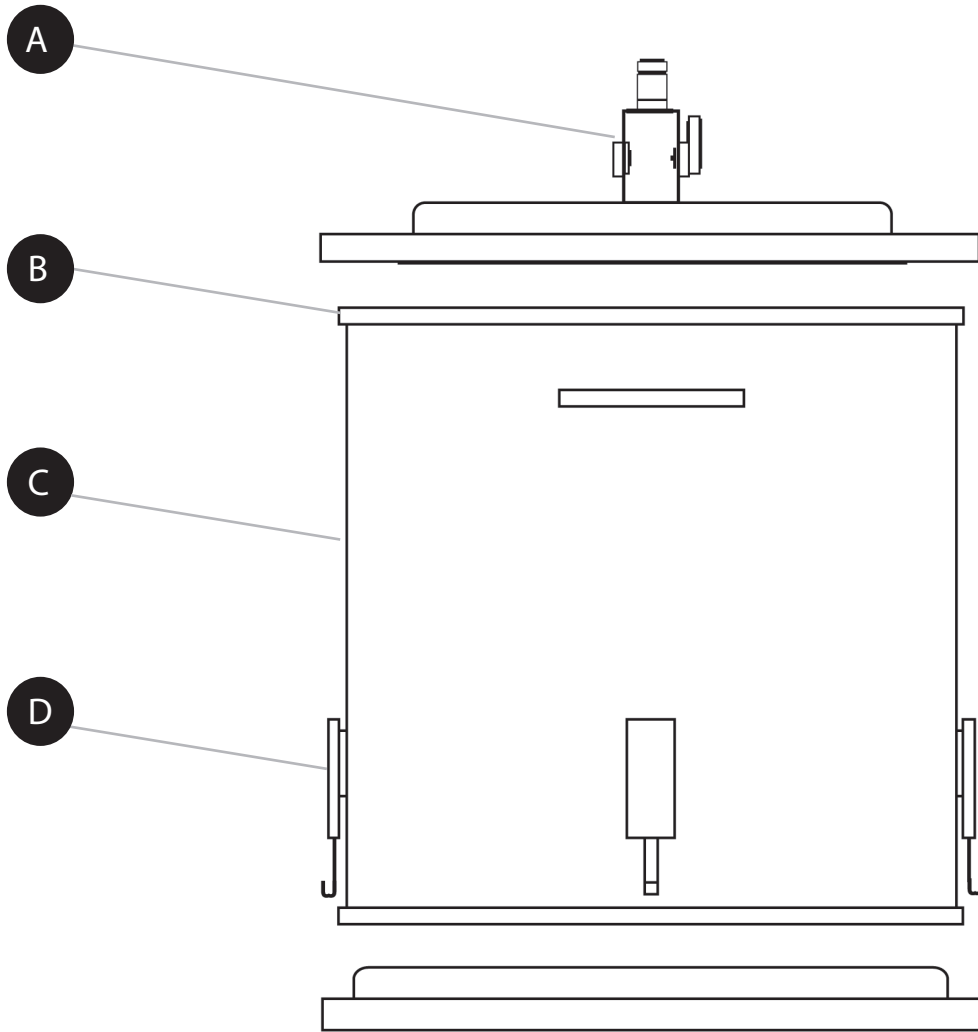

Part	Part Description	Part #	Price
A	Shut Off Valve	PS 405	\$ 34.00
B	Polyethylen Drum	P400	\$ 390.00
C	Polyethylene Drum Gasket	P40	\$ 25.00

Lyco Sales LTD.

Phone: 608-752-7626 Email: marinator@trilyco.com

Lycy LT40 & LT40-II Stainless Steel Drum

Part	Part Description	Part #	Price
A	Shut Off Valve w/ Coupling Nipple	PS 405	\$ 34.00
B	Stainless Steel Drum Gaskets (2)	S40	\$ 27.00 each
C	Stainless Steel Drum	S400	\$ 995.00
D	Stainless Steel Drum Latch	S403 A-C	\$ 35.00 each