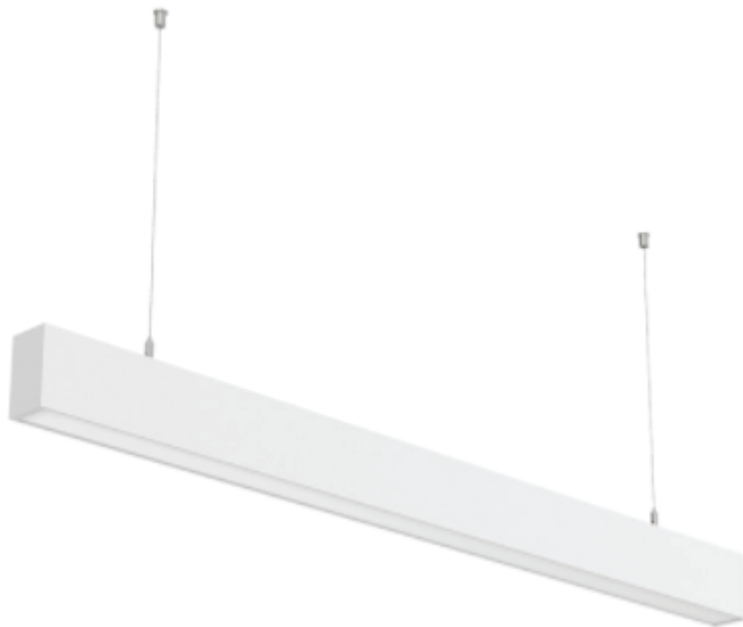

Linear Light

FEATURES ///

- Long life: 60,000 hours
- Up to 8,000 Lumens
- Smooth, uniform dimming 0-10V (100-240V)
- High efficiency alternative to T12 and T8 linear fluorescent troffers
- Excellent color consistency and superior lumen maintenance
- UL/cUL listed
- DLC listed
- Emergency Back Up Available

PRODUCT SPECIFICATIONS ///

3000lm/4000lm@4ft
 6000lm/8000lm@8ft
 CCT: 3000K, 3500K, 4000K
 CRI: >80Ra, >90Ra
 UGR: <19
 SDCM: <=3
 Beam Angle: 80°/120°
 22W/29W@4ft
 43W/57W@8ft
 Efficacy: 130lm/W
 Voltage: 100-277V
 THD: <15%
 Size: 4ft, 8ft(Length)
 Color: White, Black, Silver
 Finish: Powder coated,
 Material: Extruded aluminum Profile
 Cover: PMMA Frosted Lens
 End Cap: Die cast aluminum