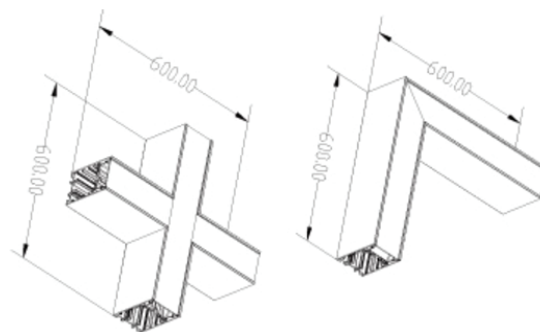

PRODUCT SPECIFICATIONS ///

3000lm/4000lm@4ft
 6000lm/8000lm@8ft
 CCT: 3000K, 3500K, 4000K
 CRI: >80Ra, >90Ra
 UGR: <19
 SDCM: <=3
 Beam Angle: 80°/120°
 22W/29W@4ft
 43W/57W@8ft
 Efficacy: 130lm/W
 Voltage: 100-277V
 THD: <15%
 Size: 4ft, 8ft(Length)
 Color: White, Black, Silver
 Finish: Powder coated,
 Material: Extruded aluminum Profile
 Cover: PMMA Frosted Lens
 End Cap: Die cast aluminum