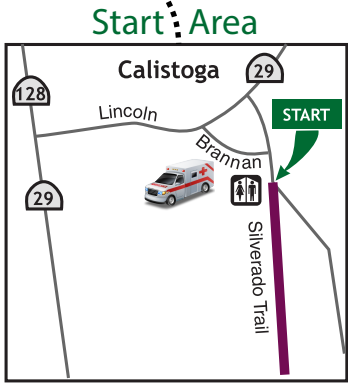

NAPA VALLEY MARATHON AND HALF MARATHON

www.napavalley-marathon.org

- Course Legend**
- Marathon Course:**
-  Closed to Thru Traffic
 -  Open to Traffic (residents, emergency, and winery employees allowed with CHP escort)
 -  Mile Markers
 -  Water Stations
 -  Restrooms