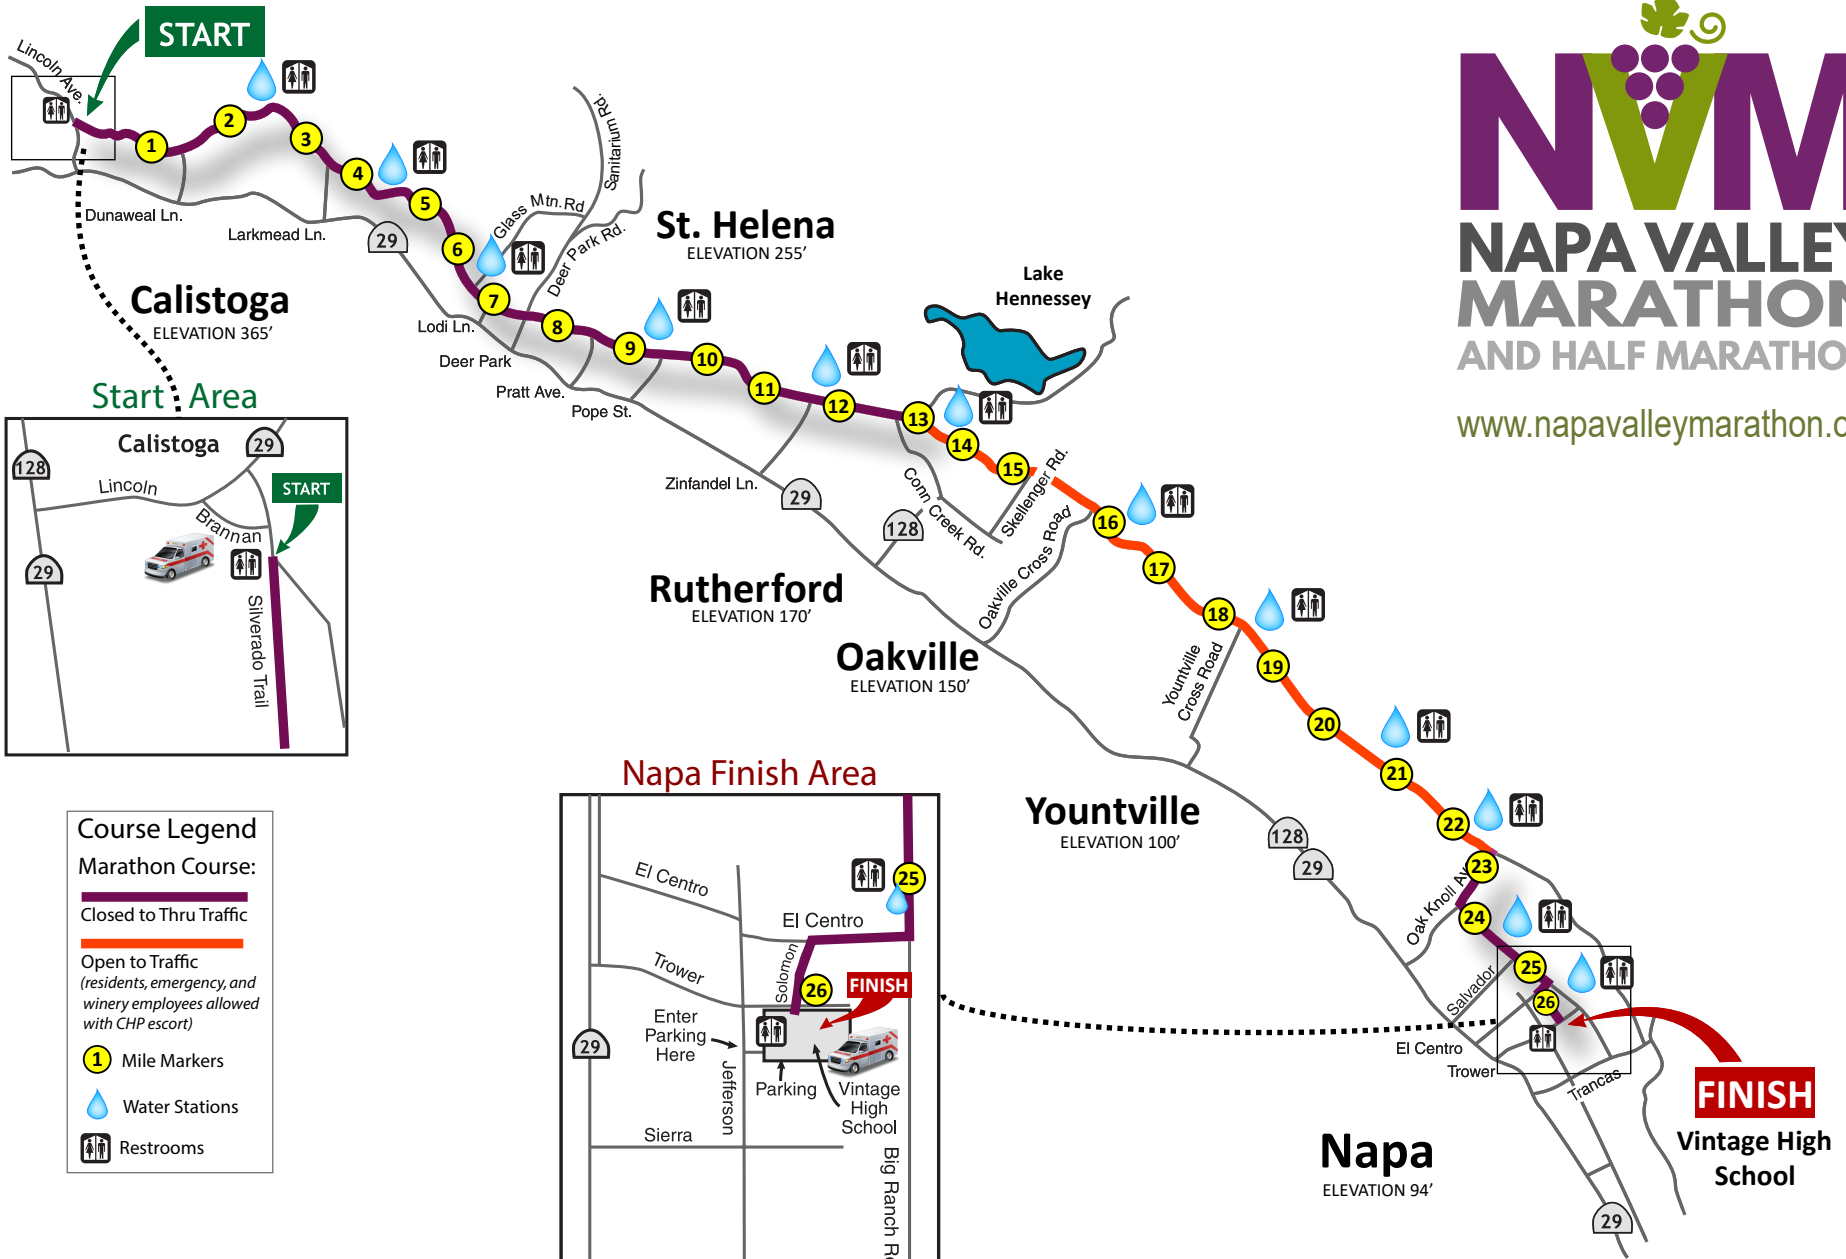

NAPA VALLEY MARATHON AND HALF MARATHON

www.napavalley-marathon.org

- Course Legend**
- Marathon Course:**
-  Closed to Thru Traffic
 -  Open to Traffic (residents, emergency, and winery employees allowed with CHP escort)
 -  Mile Markers
 -  Water Stations
 -  Restrooms