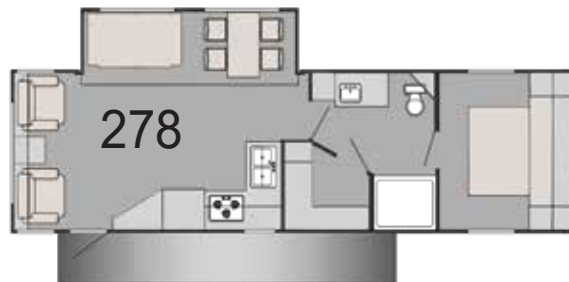

Comfortably family sized, fitted with all the amenities you need for any occasion.

264BH

278 RL

280

Check out what comes with our standard and optional packages at Sunsettrailers.com

Model	264BH	268 ADAS	276RLS	278 RLS	280QBS
Total Dry Weight	4740	N/A	5990	6920	7000
Hitch Weight	520	N/A	610	720	740
GVWR	7000	N/A	8000	8000	8000
Fresh Water Capacity	46	N/A	46	46	46
DINETTE BED	36X72	N/A	36X72	36X72	36X72
BUNKS	42X72	N/A	N/A	N/A	30x70
Dinette table	26X36	N/A	26X36	26X36	26X36
Jiffy/Sofa	56"	N/A	68"	68"	68"
Length	29'8"	N/A	30'2"	33' 8"	33'8"
Height	9'11"	N/A	10'10"	10' 10"	10'10"
Interior Height	6'6"	N/A	6'6"	78"	6'6"
Awning Length	16'	N/A	18'	18'	18'
Bed Size	60 x 74	N/A	60 x 74	60X74	60 x 74
Width	8'1"	N/A	8'1"	8' 1"	8'1"