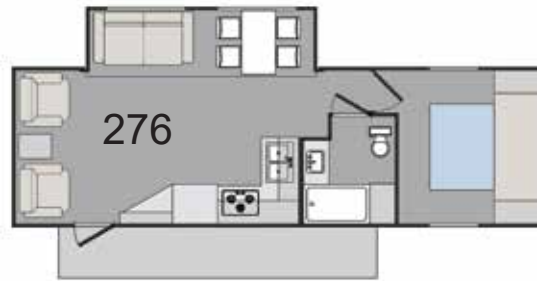

Comfortably family sized, fitted with all the amenities you need for any occasion.

264BH

278 RL

280

Check out what comes with our standard and optional packages at Sunsettrailers.com

Model	264BH	268 ADAS	276RLS	278 RLS	280QBS
Total Dry Weight	4740	N/A	5990	6920	7000
Hitch Weight	520	N/A	610	720	740
GVWR	7000	N/A	8000	8000	8000
Fresh Water Capacity	46	N/A	46	46	46
DINETTE BED	36X72	N/A	36X72	36X72	36X72
BUNKS	42X72	N/A	N/A	N/A	30x70
Dinette table	26X36	N/A	26X36	26X36	26X36
Jiffy/Sofa	56"	N/A	68"	68"	68"
Length	29'8"	N/A	30'2"	33' 8"	33'8"
Height	9'11"	N/A	10'10"	10' 10"	10'10"
Interior Height	6'6"	N/A	6'6"	78"	6'6"
Awning Length	16'	N/A	18'	18'	18'
Bed Size	60 x 74	N/A	60 x 74	60X74	60 x 74
Width	8'1"	N/A	8'1"	8' 1"	8'1"