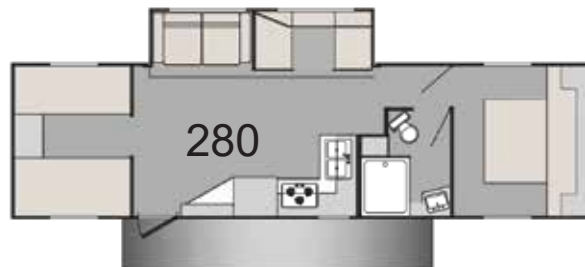

Comfortably family sized, fitted with all the amenities you need for any occasion.

264BH

278 RL

280

Check out what comes with our standard and optional packages at Sunsettrailers.com

Model	264BH	268 ADAS	276RLS	278 RLS	280QBS
Total Dry Weight	4740	N/A	5990	6920	7000
Hitch Weight	520	N/A	610	720	740
GVWR	7000	N/A	8000	8000	8000
Fresh Water Capacity	46	N/A	46	46	46
DINETTE BED	36X72	N/A	36X72	36X72	36X72
BUNKS	42X72	N/A	N/A	N/A	30x70
Dinette table	26X36	N/A	26X36	26X36	26X36
Jiffy/Sofa	56"	N/A	68"	68"	68"
Length	29'8"	N/A	30'2"	33' 8"	33'8"
Height	9'11"	N/A	10'10"	10' 10"	10'10"
Interior Height	6'6"	N/A	6'6"	78"	6'6"
Awning Length	16'	N/A	18'	18'	18'
Bed Size	60 x 74	N/A	60 x 74	60X74	60 x 74
Width	8'1"	N/A	8'1"	8' 1"	8'1"