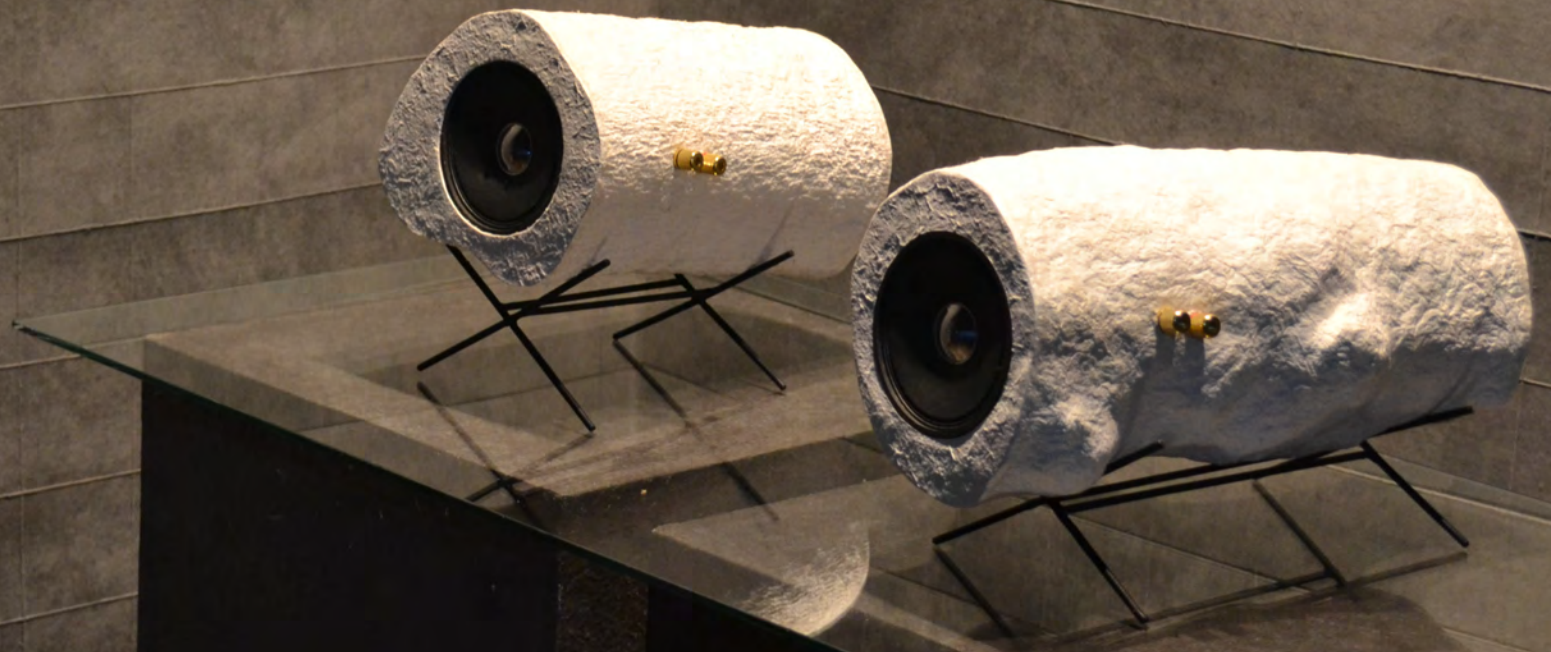

# SYMBIOSIS mini

DESIGNED BY : STANLEY RUIZ

Code: SPK 121001

Description: SYMBIOSIS mini speaker

Dimension: L: 24cm x W: 18cm x H: 15cm

Color: Off white

Metal stand: Matte Black powdercoated

Powered desktop / computer Amplifier ( NOT INCLUDED)

# SYMBIOSIS

DESIGNED BY : STANLEY RUIZ

Code: SPK 121002

Description: SYMBIOSIS speaker

Dimension: L: 32cm x W: 18cm x H: 15cm

Color: Off white

Metal stand: Matte Black powdercoated

Powered desktop / computer Amplifier ( NOT INCLUDED)

# SYMBIOSIS log

DESIGNED BY : STANLEY RUIZ

Code: SPK 121003

Description: SYMBIOSIS log speaker

Dimension: L: 30cm x W: 18cm x H: 18cm

Color: Off white

Metal stand: Matte Black powdercoated

Powered desktop / computer Amplifier ( NOT INCLUDED)