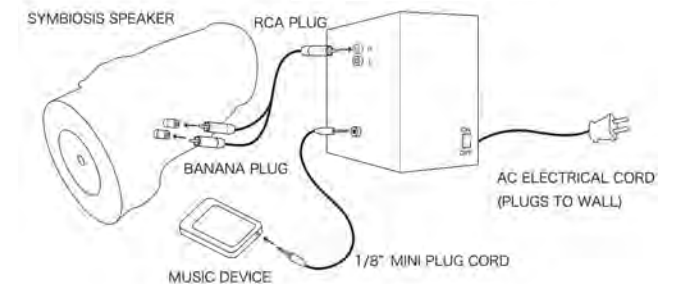

# SYMBIOSIS

DESIGNED BY : STANLEY RUIZ

Code: SPK 121002

Description: SYMBIOSIS speaker

Dimension: L: 32cm x W: 18cm x H: 15cm

Color: Off white

Metal stand: Matte Black powdercoated

Powered desktop / computer Amplifier ( NOT INCLUDED)

# SYMBIOSIS log

DESIGNED BY : STANLEY RUIZ

Code: SPK 121003

Description: SYMBIOSIS log speaker

Dimension: L: 30cm x W: 18cm x H: 18cm

Color: Off white

Metal stand: Matte Black powdercoated

Powered desktop / computer Amplifier ( NOT INCLUDED)