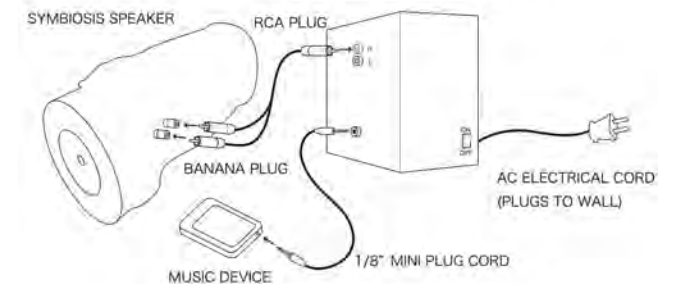

# SYMBIOSIS mini

DESIGNED BY : STANLEY RUIZ

Code: SPK 121001

Description: SYMBIOSIS mini speaker

Dimension: L: 24cm x W: 18cm x H: 15cm

Color: Off white

Metal stand: Matte Black powdercoated

Powered desktop / computer Amplifier ( NOT INCLUDED)