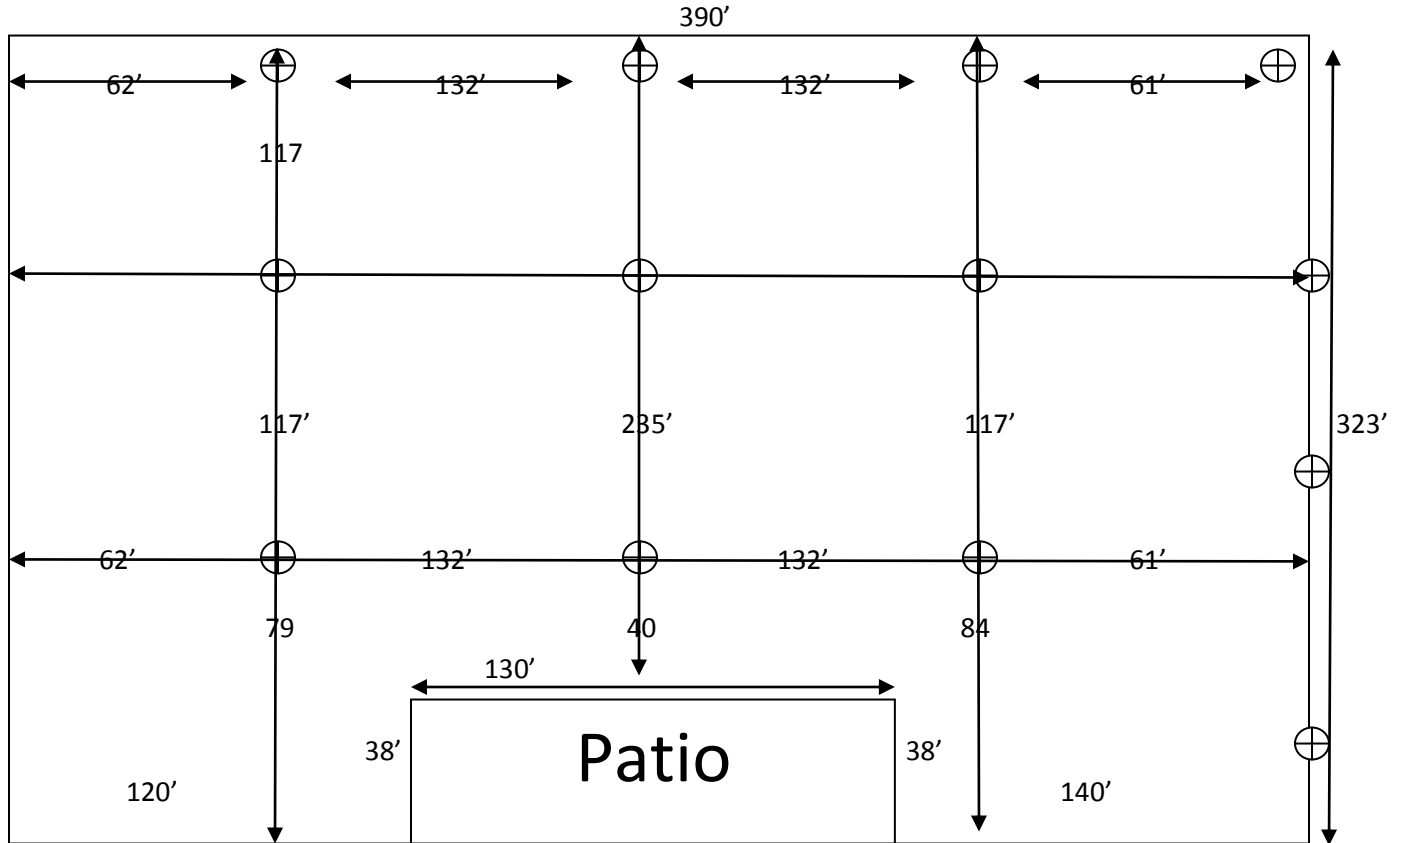

JAMESTOWN CIVIC CENTER

WEST PARKING LOT

⊕ = Light Pole

PARKING LOT DIMENSIONS

EXHIBITOR INFORMATION

WEST PARKING LOT	125712 Sq. ft.	390 x 323
<i>(Total of 294 parking space in the West Civic Center parking lot.)</i>		
NORTH PARKING LOT	12465 Sq. ft.	292 x 32
EAST PARKING LOT	11664 Sq. ft.	210 x 55
SOUTH PARKING LOT	9801 Sq. ft.	
TOTAL SQUARE FOOTAGE	159642	

JAMESTOWN MALL PARKING LOT

(Available by request)

WEST PARKING LOT	128 Spaces
EAST PARKING LOT	160 Spaces

W
S N
E