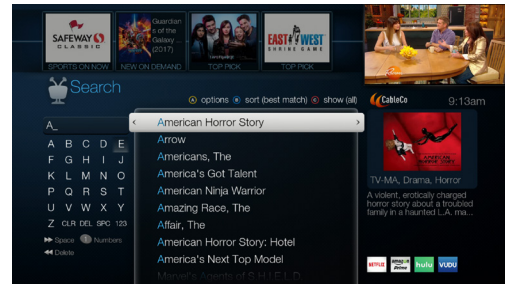

Search

Specifications

Product Code: IPH3004HDM

System & Memory

CPU	BCM7437CVKFEBA1G – Macrovision
ROM	4M Byte – Nor Flash / SPI 4G Byte - eMMC NAND Flash / EBI
RAM	1 GB - 2 x 16bit DDR3 1600MHz

Video Decoding

Standards Supported	HD and SD MPEG-2/H.264/HEVC
Formats Supported	HD and SD for all supported encoding standards
Output Resolutions	Up to 1080p60
Output Format Type	NTSC

Audio Decoding

Standard Supported	AAC LC, AAC HE Level 2, AAC HE Level4, Dolby Digital, Dolby Digital Plus, Dolby True HD, DTS MA MPEG-1 Layer 1 & 2, MP3, WMA, WMA Pro, DTS-HD Master Audio
Formats Supported	AC3 up to 5.1 Pro Logic

Remote Control

RF4CE	Supported, 38KHz of data trans receiving
Line of Sight Distance	up to 100 ft.
Non Line of Sight Distance	up to 50 ft.

General Features

Mute Function	Yes
On Screen Graphic	TiVo Encore or Hydra
Closed Captioning / VBI	EIA-708 and EIA 608, SCTE-20, SCTE-21, SCTE-127
Emergency Alert	SCTE 18, In-band EAS

Front of DTA

Display	2x LED for Power – Dual Colors/Green & Amber
IR	1x IR 38KHz of data trans receiving

Rear Connections

SCTE40/MOCA input	1x Connector – F connector – SCTE40
AV connector	1x 3 RCA jack- Composite, audio-L, Audio-R
S/PDIF	1x Connector- Optical jack
HDMI output	1x Type A – 19pin, V1.4b
ETHERNET	1x RJ45 – 10/100 Mbps
USB	1x Type A – USB 2.0 Host
Power jack	1x DC jack – For External Adaptor – specified as EPS-2

RF Input

Input Connector	F-Type Female
Input Frequency	54-1002 MHz
Input Impedance	75 Ohm
Digital Input Signal Level	64 QAM: -15 dBmV to +15 dBmV 256 QAM: -12 dBmV to +15 dBmV
Modulation Schemes Supported	QAM 256/128/64
Channel Plan	IRC/HRC/Standard
ITU_T J.83 Support	Annex A/B/C
Symbol Rate	64 QAM: 5.057MHz, 256 QAM: 5.361MHz
Max Transport Stream Throughput	40 Mbps
Tuners	Multiple Tuners to Support SDV and Fast Channel Change

MoCA

Modulation	OFDM
I/O Frequency	1150-1500 MHz
Version	2.0
Bandwidth/ Data Throughput	100MHz/400 Mbps on the coax, 500Mbps 2-node

Electrical Specifications

External Adaptor	Wall Mount
Input Voltage	90-135 Vac
Input Frequency	57~63Hz
Output Voltage	+5V (EPS 2)
Output Current	Max 3.0A
Cable Length	1.8m

Digital Output

Connector	HDMI, version 1.4a
CEC	Supported

Graphics Resolution

Max Resolution	1920x1080@ 60Hz
Picture in Guide	Supported by TiVo

Copy Protection

Digital	HDCP version 1.4

Conditional Access

Content Protection	QAM: HD uDTA IP: TiVo Guard, OTT App-Dependent, PlayReady Analog Output: CGMSA, Macrovision

Mechanical Specifications

Size (W x H x D)	200 x 120 x 40mm
Color	Main case – Gloss Black End Cap – Maroon
Weight	.75 Lbs. ~

All values are typical unless noted otherwise. Specifications are subject to change without notification.