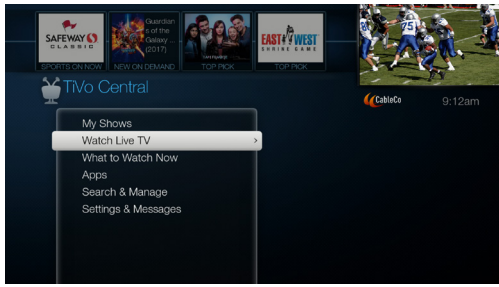

TiVo Experience

TiVo Central